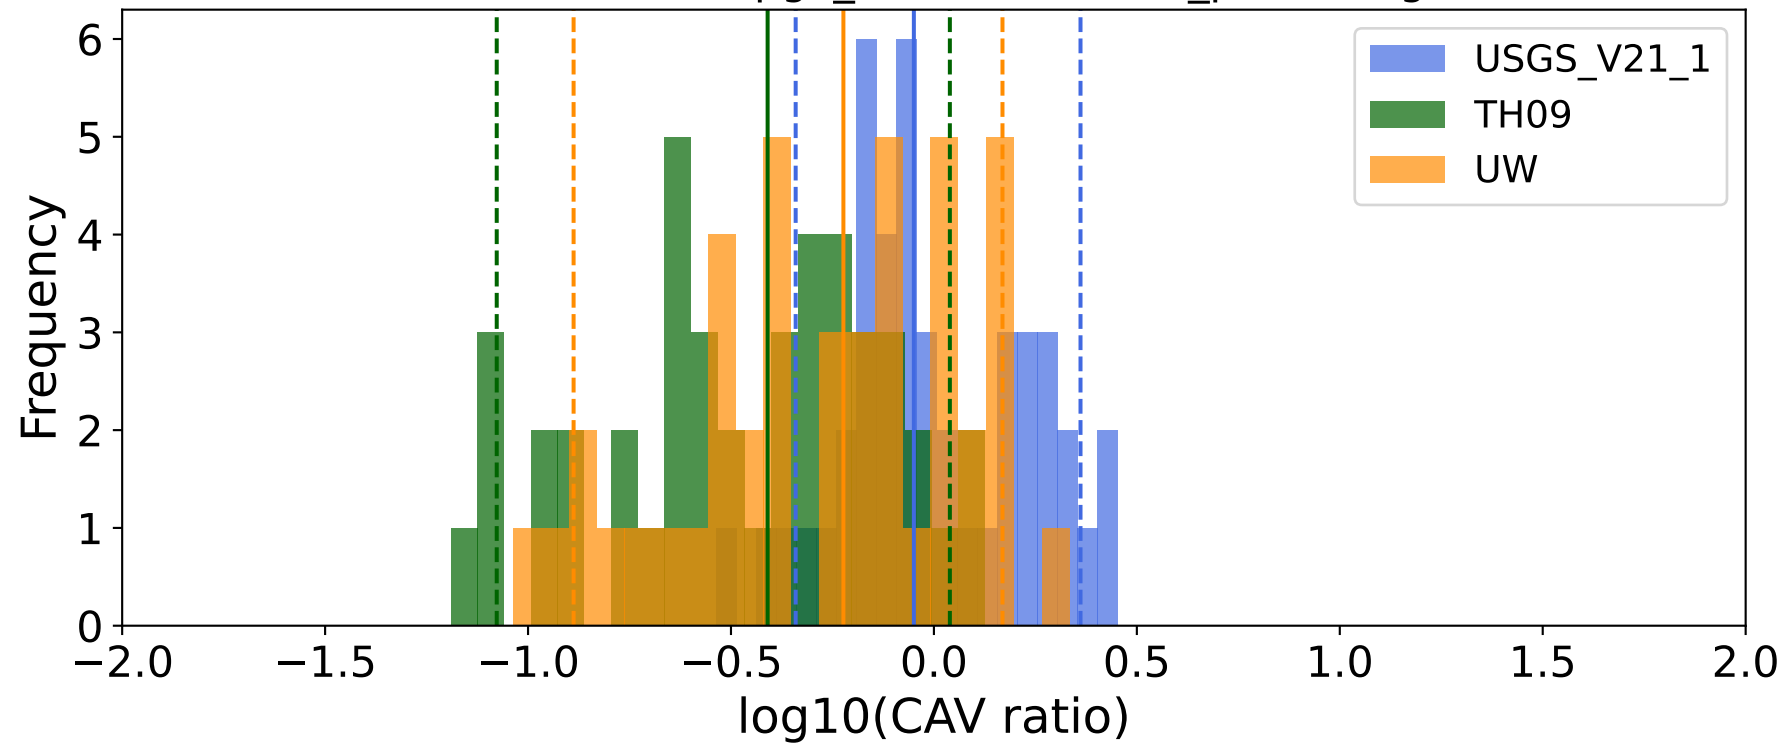

EventD (0.16-0.5Hz)

EventD (0.16-0.5Hz) ko_bw:40

EventD (0.16-0.5Hz) pgv_tw:60s

EventD (0.16-0.5Hz) pgv_tw:60s duration_percentage:95%

EventD (0.16-0.5Hz) pgv_tw:60s duration_percentage:5-95%