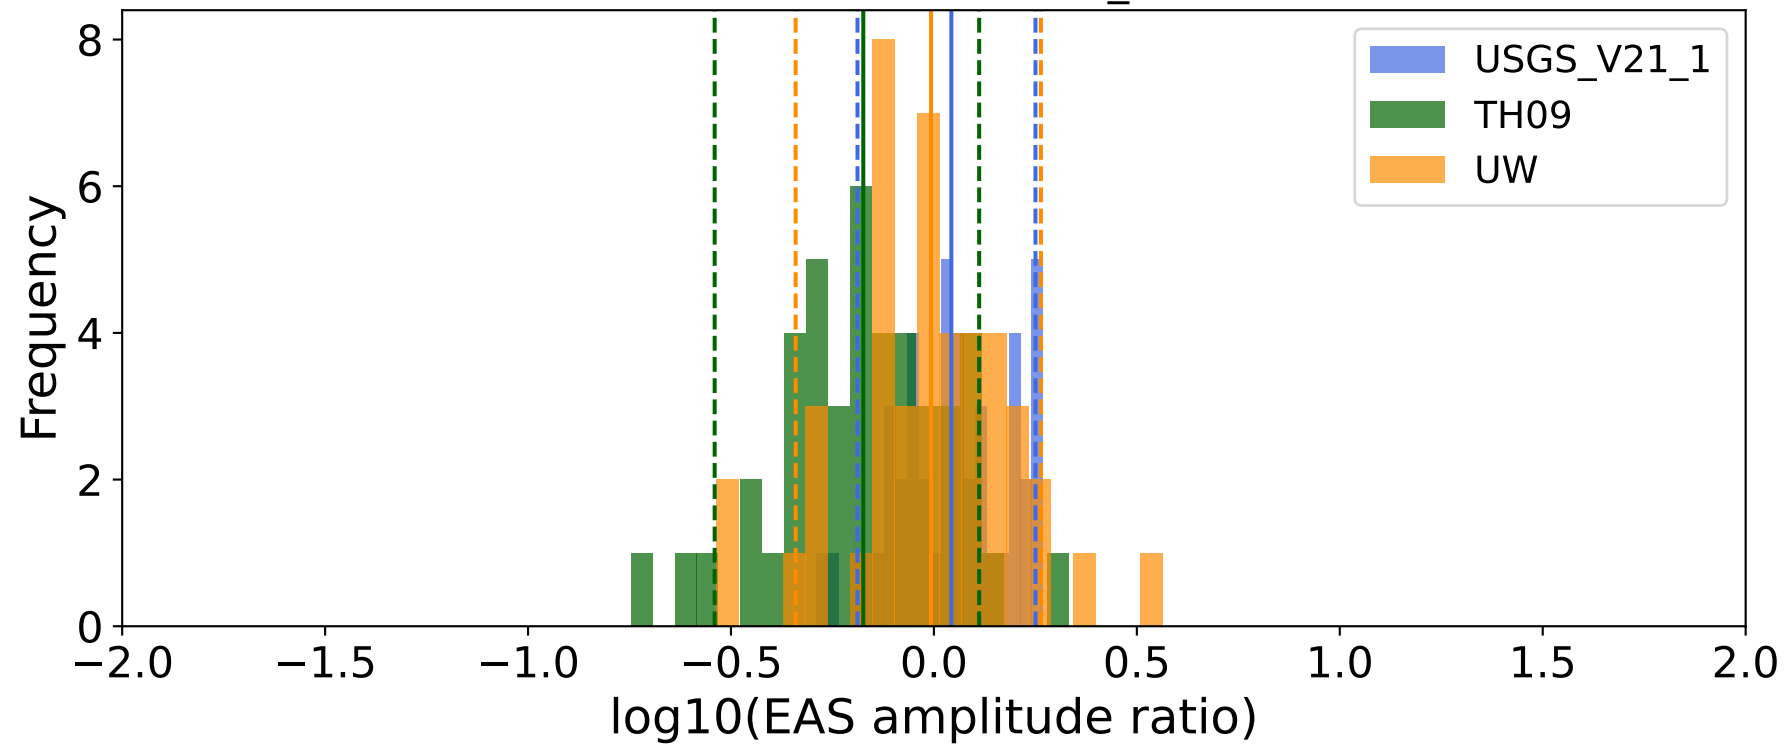

EventD (0.16-0.5Hz)

EventD (0.16-0.5Hz) ko_bw:40

EventD (0.16-0.5Hz) pgv_tw:60s

EventD (0.16-0.5Hz) pgv_tw:60s duration_percentage:95%

EventD (0.16-0.5Hz) pgv_tw:60s duration_percentage:5-95%