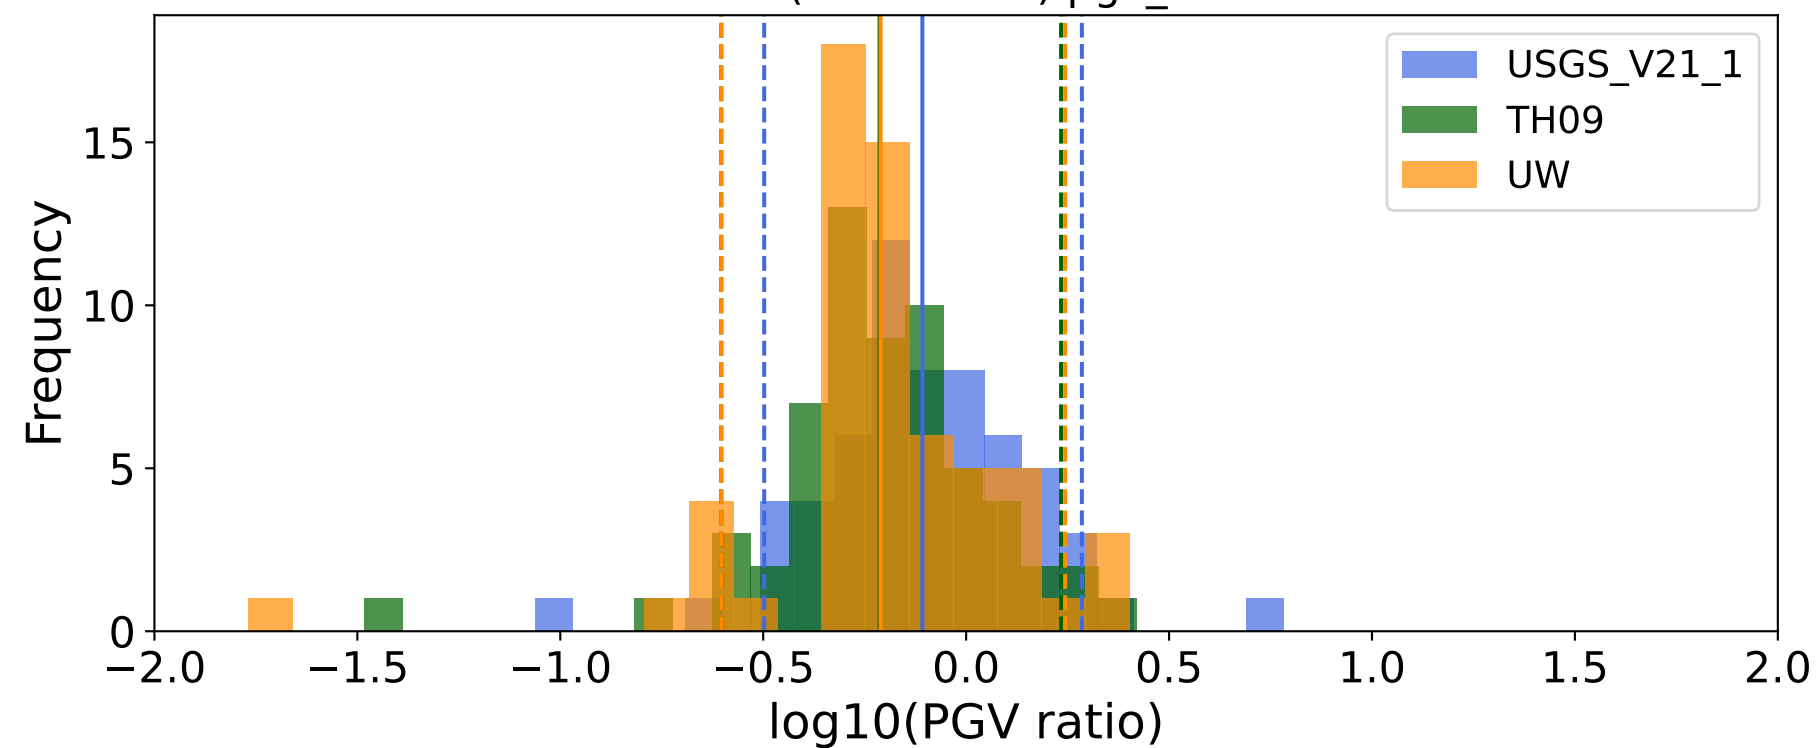

EventE (0.16-0.5Hz)

EventE (0.16-0.5Hz) ko_bw:40

EventE (0.16-0.5Hz) pgv_tw:60s

EventE (0.16-0.5Hz) pgv_tw:60s duration_percentage:95%

EventE (0.16-0.5Hz) pgv_tw:60s duration_percentage:5-95%