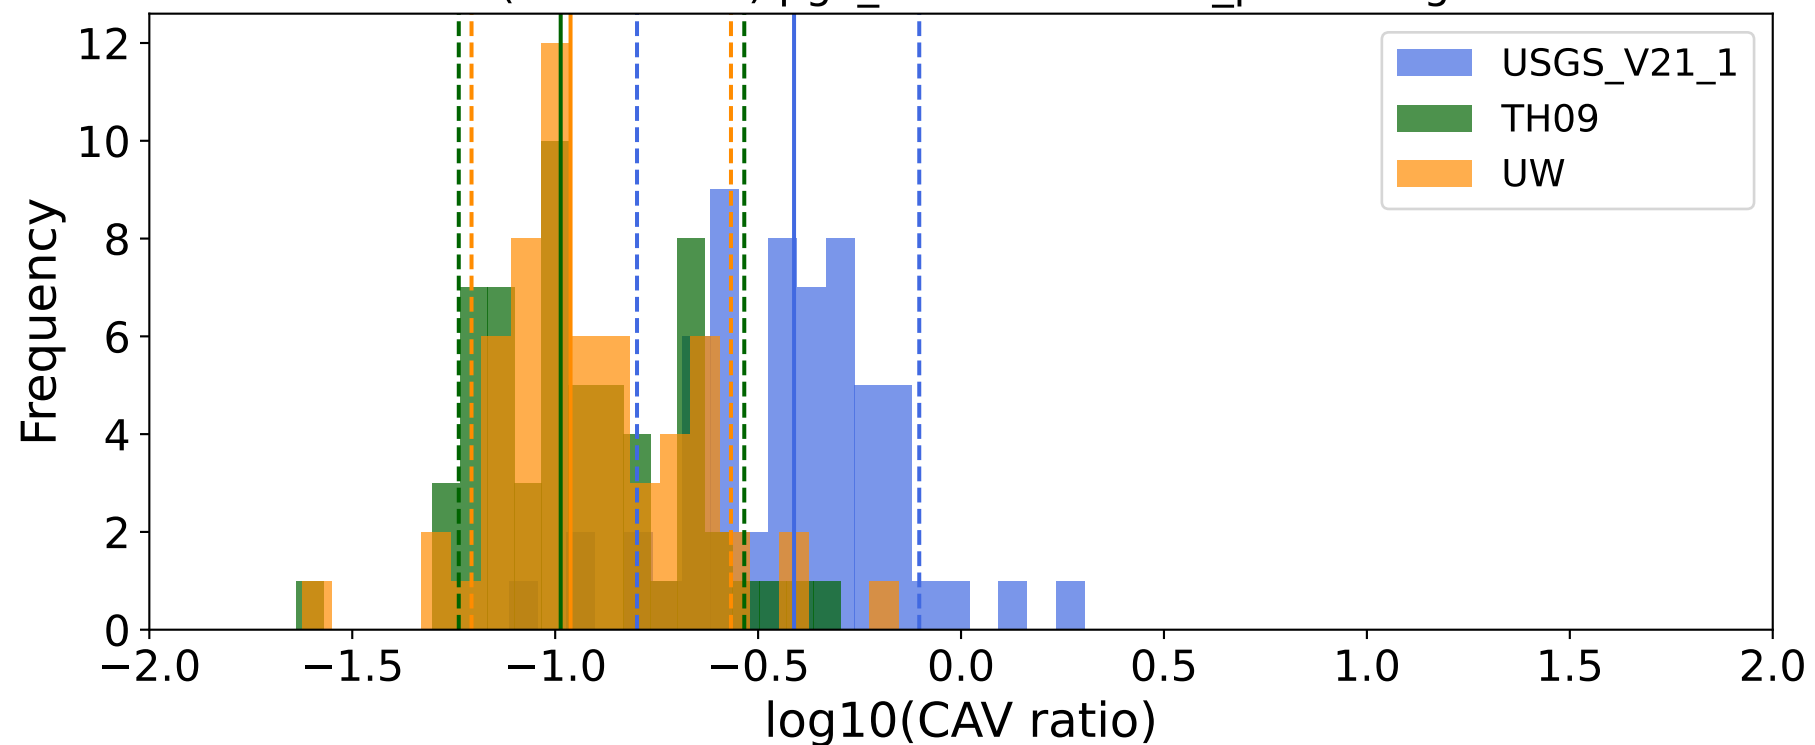

EventE (0.16-0.5Hz)

EventE (0.16-0.5Hz) ko_bw:40

EventE (0.16-0.5Hz) pgv_tw:60s

EventE (0.16-0.5Hz) pgv_tw:60s duration_percentage:95%

EventE (0.16-0.5Hz) pgv_tw:60s duration_percentage:5-95%