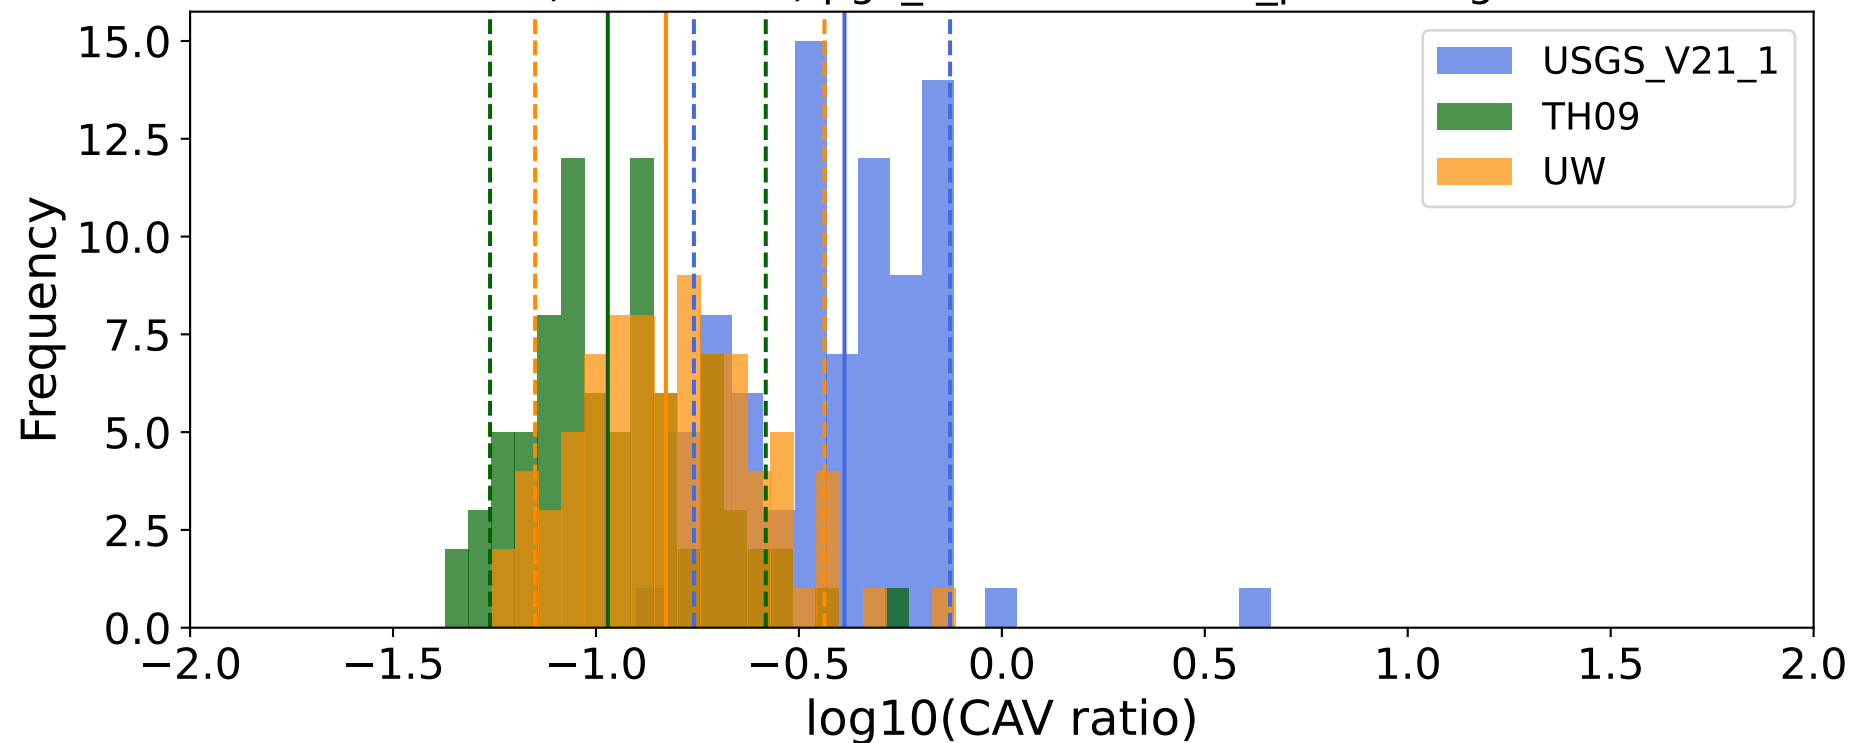

EventG (0.16-0.5Hz) pgv_tw:60s duration_percentage:95%