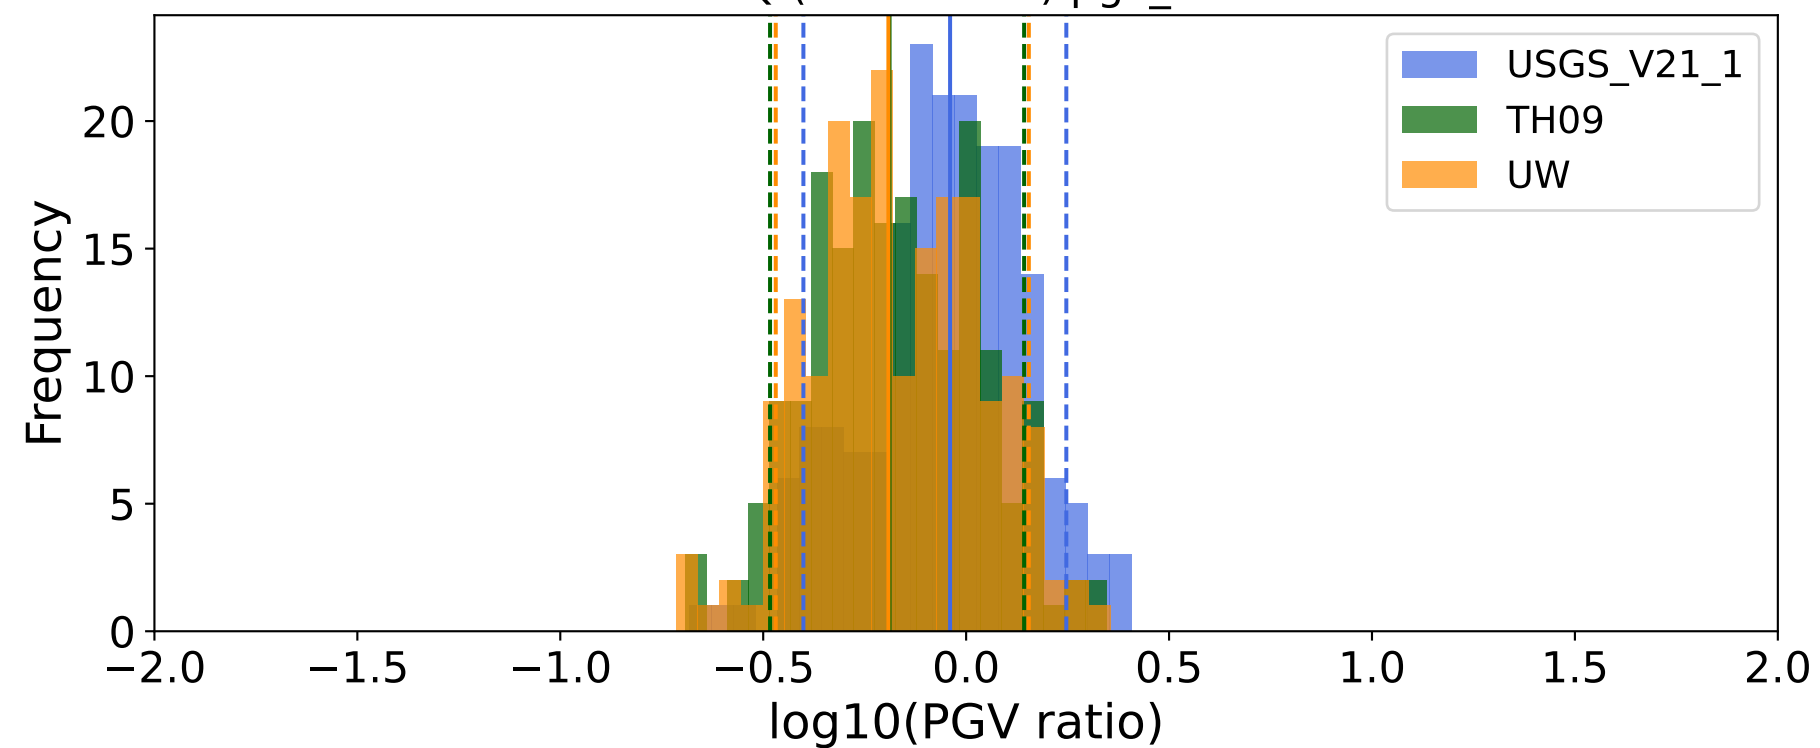

EventQ (0.16-0.5Hz)

EventQ (0.16-0.5Hz) ko_bw:40

EventQ (0.16-0.5Hz) pgv_tw:60s

EventQ (0.16-0.5Hz) pgv_tw:60s duration_percentage:95%

EventQ (0.16-0.5Hz) pgv_tw:60s duration_percentage:5-95%