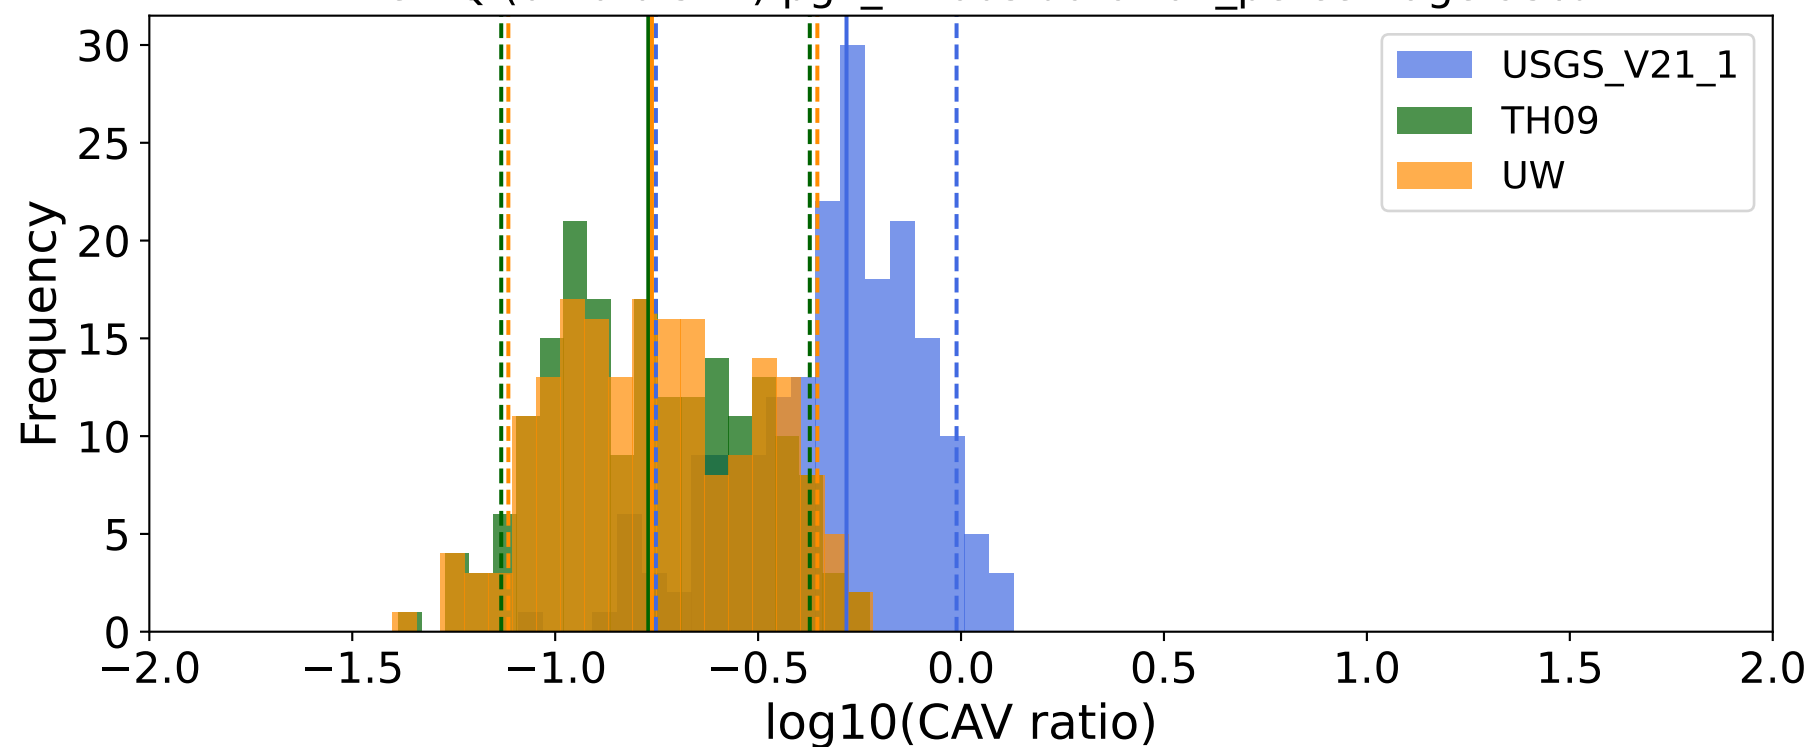

EventQ (0.16-0.5Hz)

EventQ (0.16-0.5Hz) ko_bw:40

EventQ (0.16-0.5Hz) pgv_tw:60s

EventQ (0.16-0.5Hz) pgv_tw:60s duration_percentage:95%

EventQ (0.16-0.5Hz) pgv_tw:60s duration_percentage:5-95%