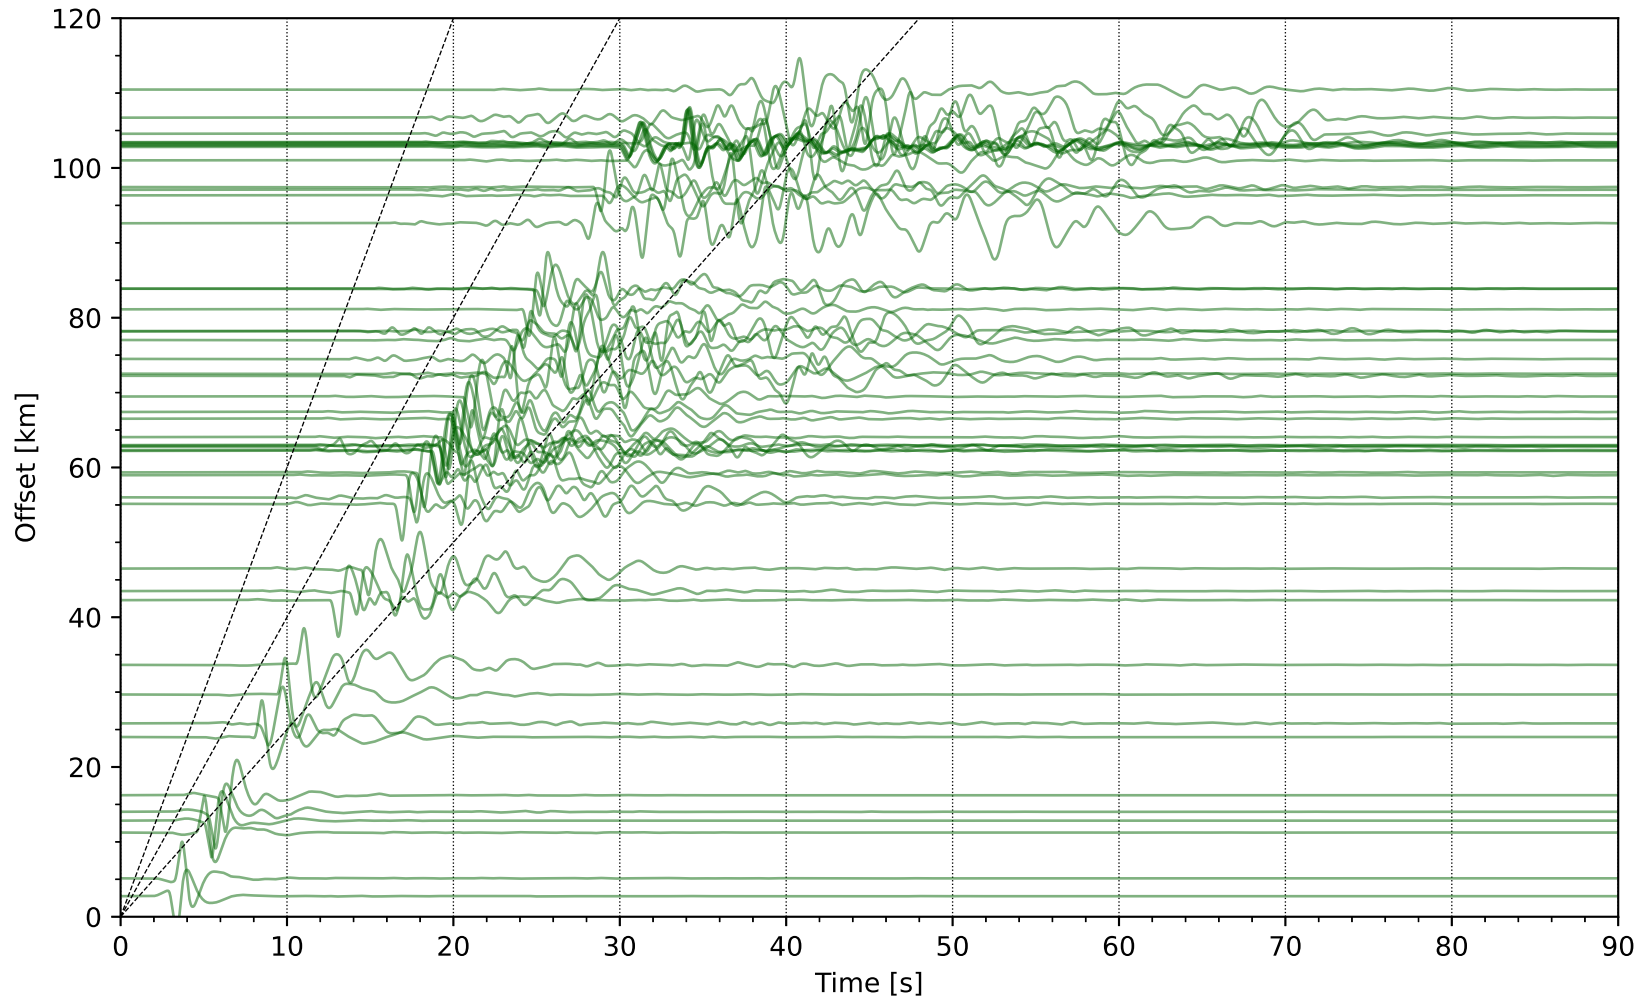

EventA th09sm1 Network: NP [HST] - (35 traces / 2006-03-21T21:41:42.43)

EventA uwsm1 Network: NP [HST] - (35 traces / 2006-03-21T21:41:42.43)

EventB th09sm1 Network: NP [HST] - (49 traces / 2006-08-03T03:08:13.16)

EventB uwsm1 Network: NP [HST] - (49 traces / 2006-08-03T03:08:13.16)

EventC th09sm1 Network: NP [HST] - (40 traces / 2007-03-02T04:40:01.08)

EventC uwsm1 Network: NP [HST] - (40 traces / 2007-03-02T04:40:01.08)

EventR usgs_v21_1 Network: WR [HST] - (158 traces / 2019-02-17T09:55:24.22)

EventR uwsm1 Network: WR [HST] - (158 traces / 2019-02-17T09:55:24.22)

EventS uwsm1 Network: NP [HST] - (106 traces / 2019-07-16T20:11:01.73)