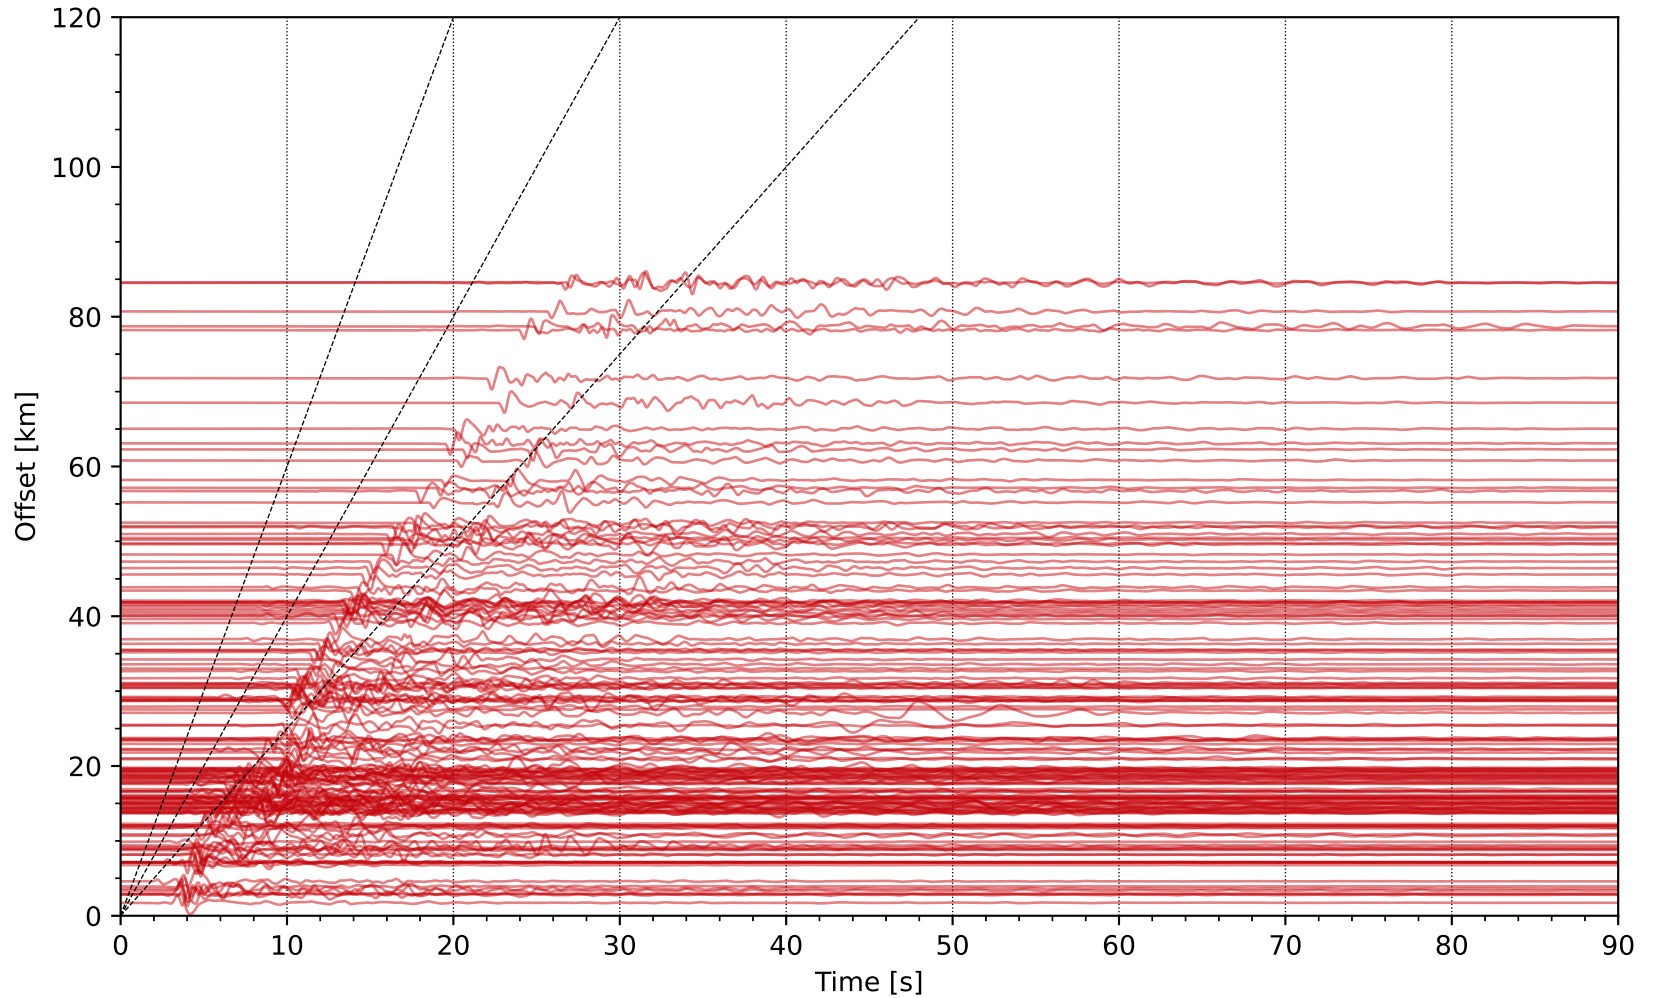

EventB uwsm1 Network: NP [HST] - (49 traces / 2006-08-03T03:08:13.16)

EventC th09sm1 Network: NP [HST] - (40 traces / 2007-03-02T04:40:01.08)

EventC uwsm1 Network: NP [HST] - (40 traces / 2007-03-02T04:40:01.08)

EventF uwsm1 Network: NP [HST] - (112 traces / 2010-01-07T18:09:35.28)

Event th09sm1 Network: NP [HST] - (117 traces / 2011-10-21T03:16:05.31)

Event1 uwsm1 Network: NP [HST] - (117 traces / 2011-10-21T03:16:05.31)

Event| th09sm1 Network: NP [HST] - (120 traces / 2011-10-27T12:36:44.48)

Event] uwsml Network: NP [HST] - (120 traces / 2011-10-27T12:36:44.48)

EventQ uwsm1 Network: NP [HST] - (189 traces / 2018-01-04T10:39:37.69)

EventR usgs_v21_1 Network: WR [HST] - (158 traces / 2019-02-17T09:55:24.22)

EventR uwsm1 Network: WR [HST] - (158 traces / 2019-02-17T09:55:24.22)

EventS uwsm1 Network: NP [HST] - (106 traces / 2019-07-16T20:11:01.73)