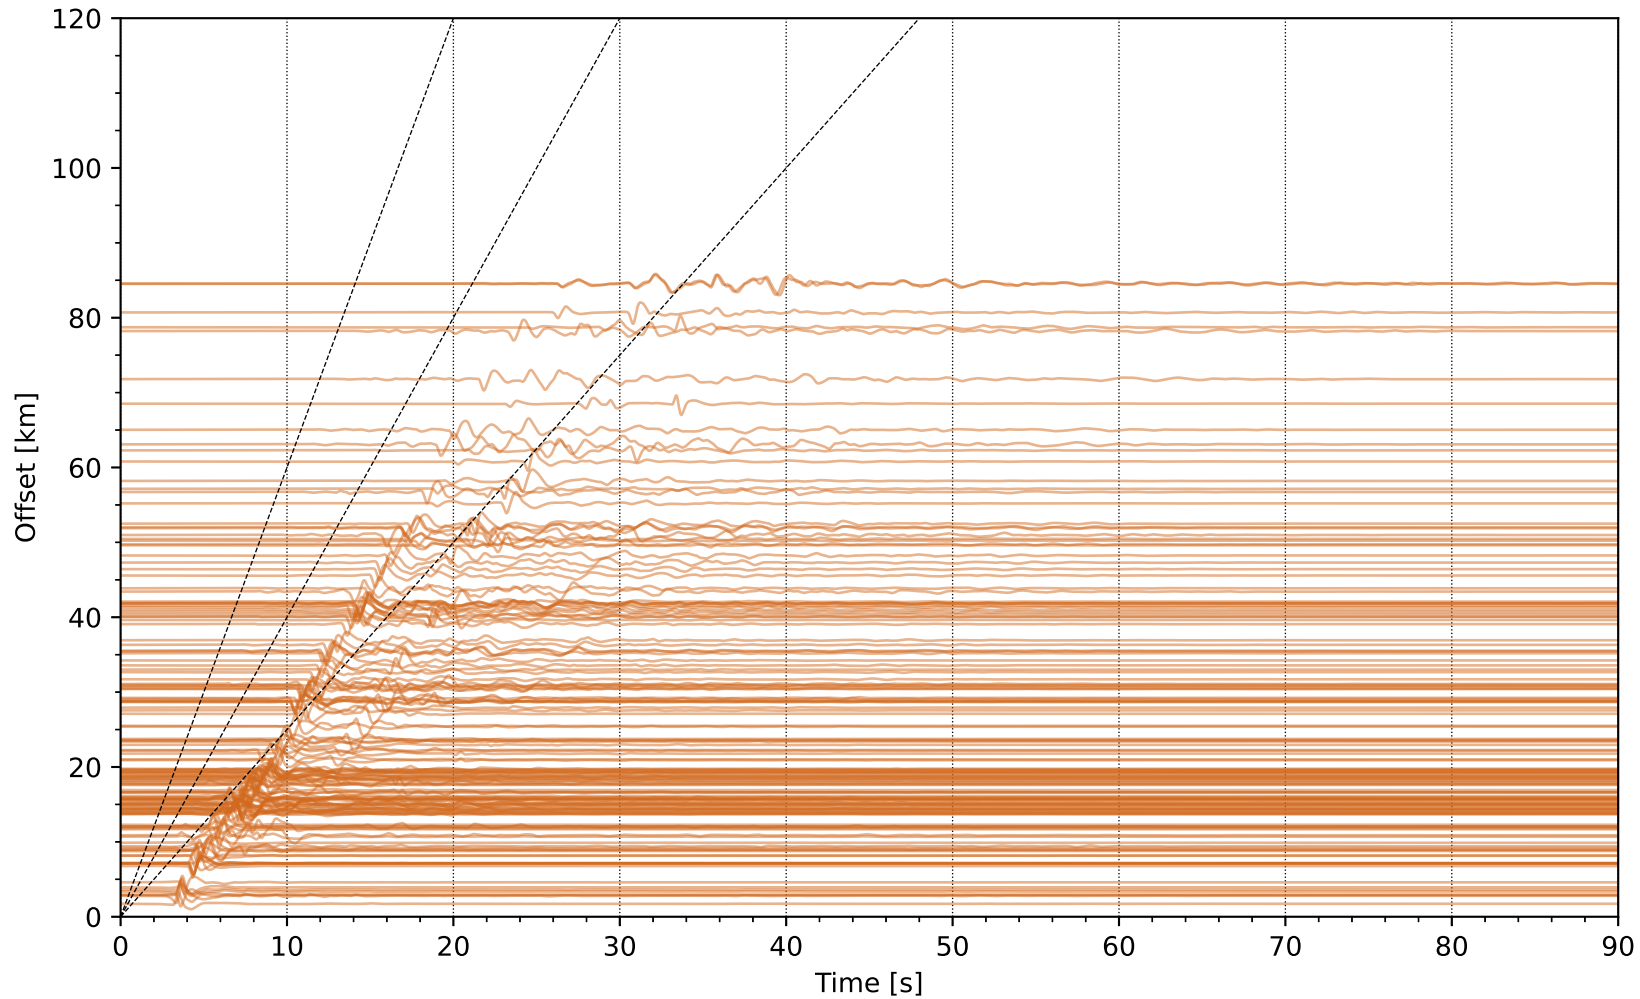

EventF uwsm1 Network: NP [HST] - (112 traces / 2010-01-07T18:09:35.28)

Event th09sm1 Network: NP [HST] - (117 traces / 2011-10-21T03:16:05.31)

Event1 uwsm1 Network: NP [HST] - (117 traces / 2011-10-21T03:16:05.31)

Event| th09sm1 Network: NP [HST] - (120 traces / 2011-10-27T12:36:44.48)

Event] uwsml Network: NP [HST] - (120 traces / 2011-10-27T12:36:44.48)

EventQ uwsm1 Network: NP [HST] - (189 traces / 2018-01-04T10:39:37.69)

EventR usgs_v21_1 Network: WR [HST] - (158 traces / 2019-02-17T09:55:24.22)

EventR uwsm1 Network: WR [HST] - (158 traces / 2019-02-17T09:55:24.22)

EventS uwsm1 Network: NP [HST] - (106 traces / 2019-07-16T20:11:01.73)