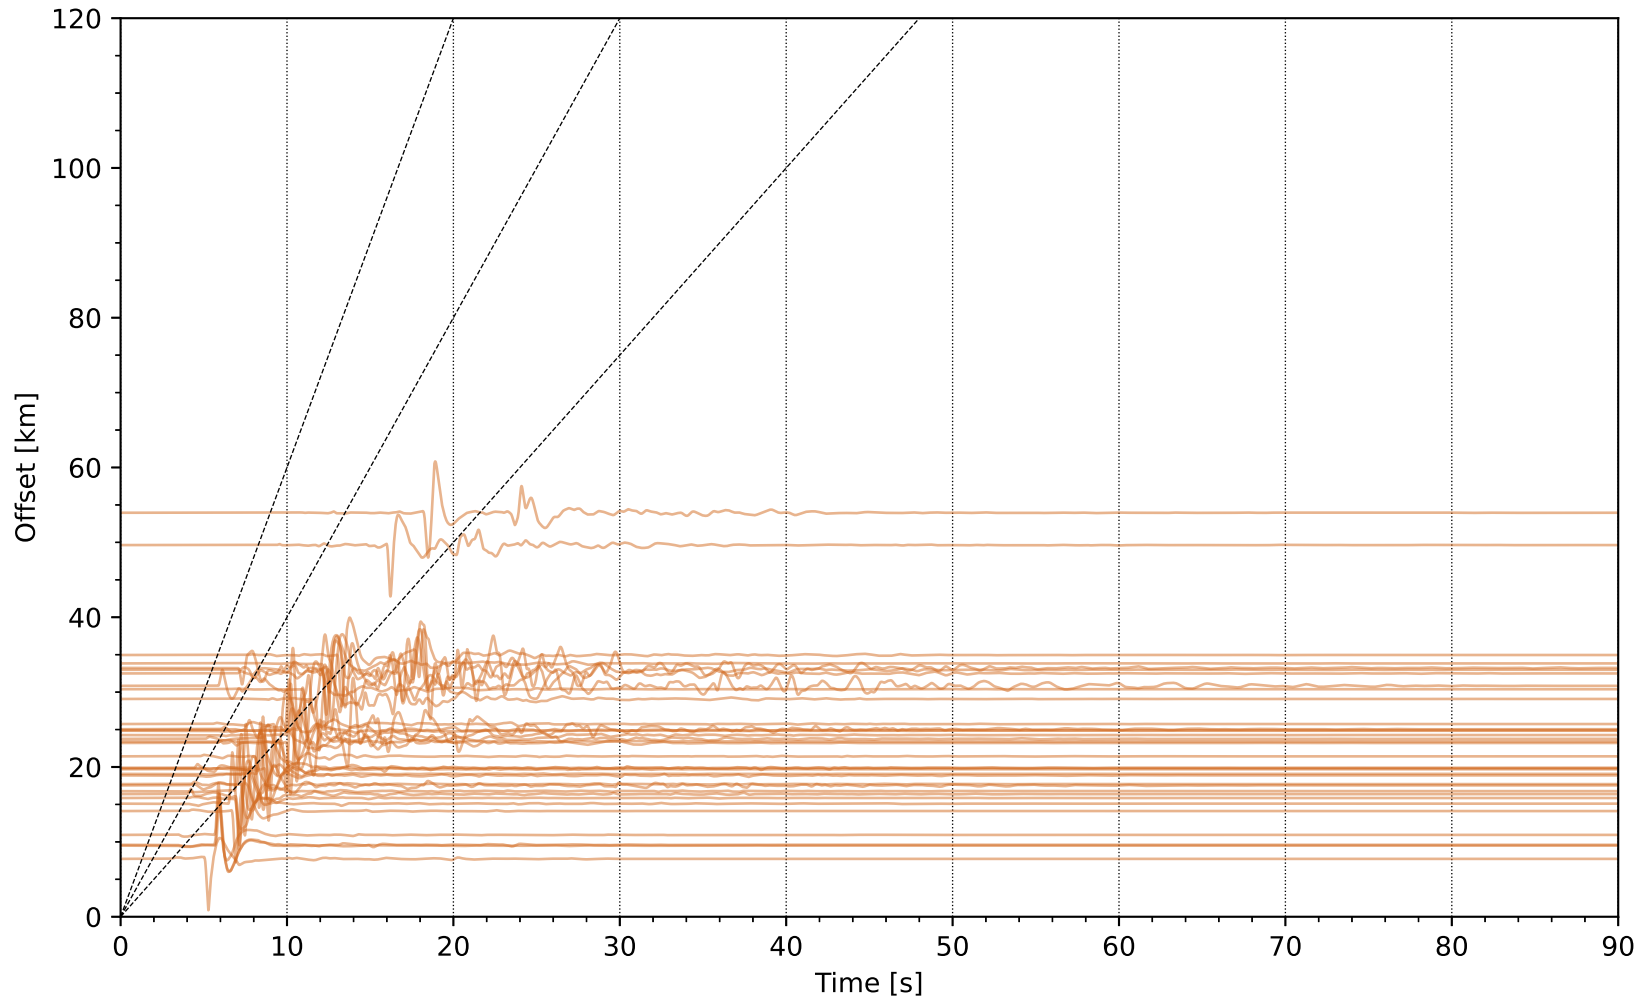

EventA th09sm1 Network: NP [HST] - (35 traces / 2006-03-21T21:41:42.43)

EventA uwsm1 Network: NP [HST] - (35 traces / 2006-03-21T21:41:42.43)

EventB th09sm1 Network: NP [HST] - (49 traces / 2006-08-03T03:08:13.16)

EventB uwsm1 Network: NP [HST] - (49 traces / 2006-08-03T03:08:13.16)

EventC th09sm1 Network: NP [HST] - (40 traces / 2007-03-02T04:40:01.08)

EventC uwsm1 Network: NP [HST] - (40 traces / 2007-03-02T04:40:01.08)

EventD uwsm1 Network: NP [HST] - (44 traces / 2007-07-20T11:42:22.5)

EventE uwsm1 Network: NP [HST] - (61 traces / 2008-09-06T04:00:15.65)

EventF th09sm1 Network: NP [HST] - (112 traces / 2010-01-07T18:09:35.28)

EventR usgs_v21_1 Network: WR [HST] - (158 traces / 2019-02-17T09:55:24.22)

EventR uwsm1 Network: WR [HST] - (158 traces / 2019-02-17T09:55:24.22)

EventS uwsm1 Network: NP [HST] - (106 traces / 2019-07-16T20:11:01.73)