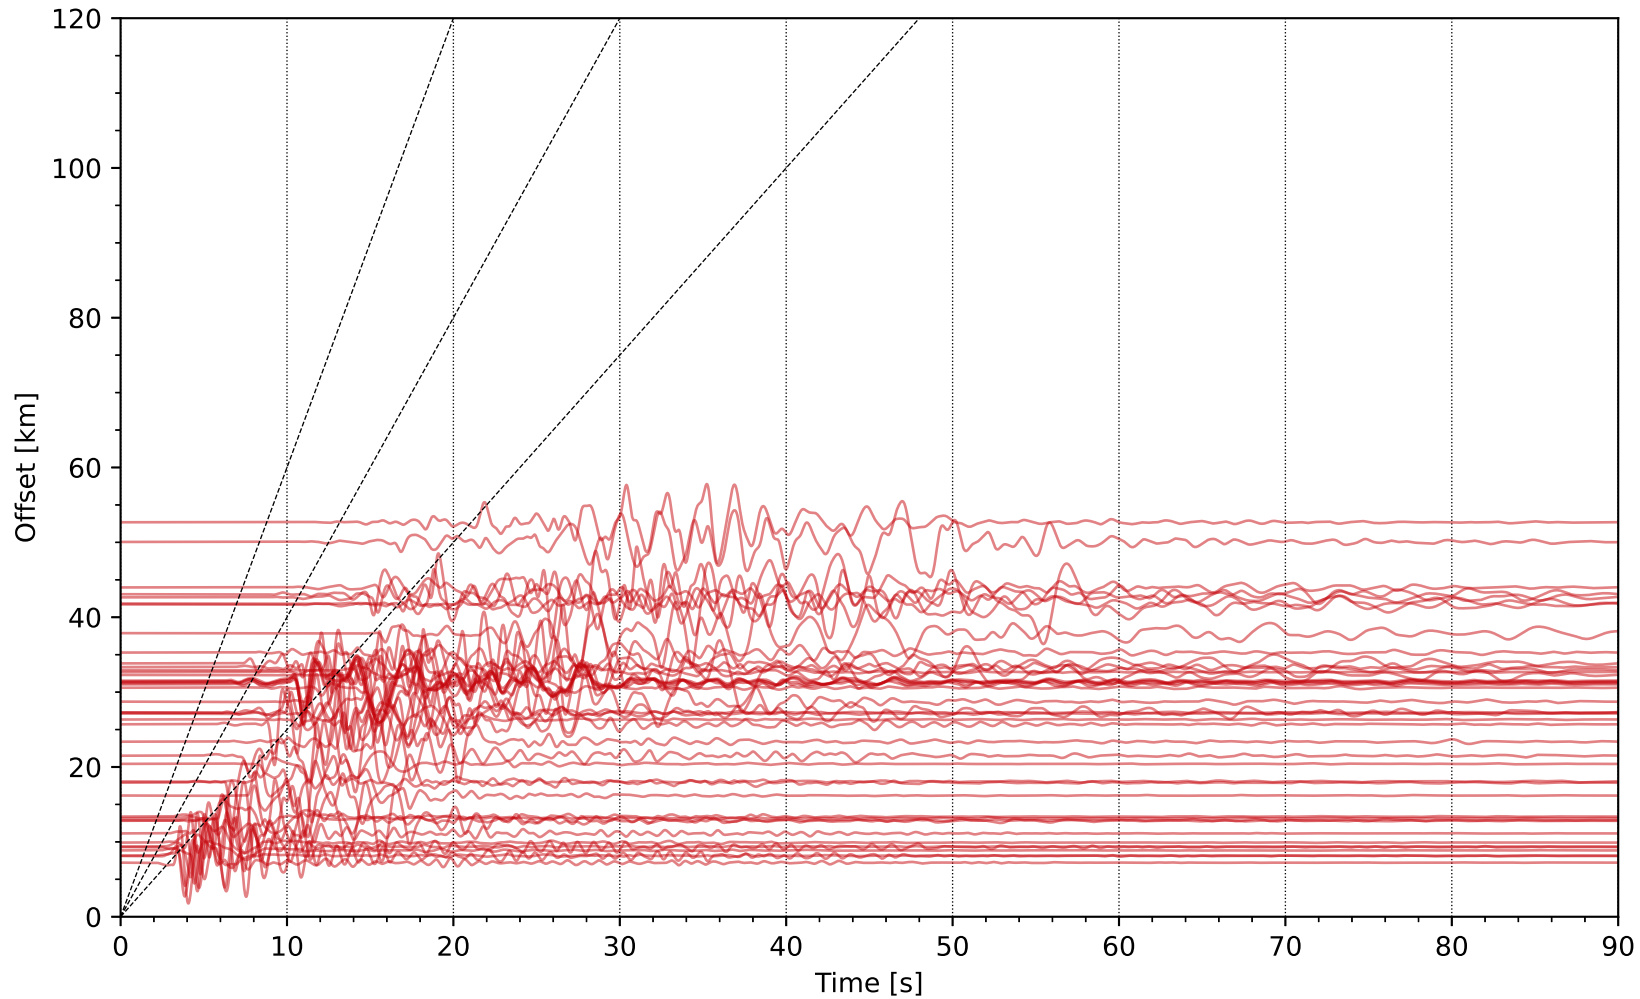

EventB uwsm1 Network: NP [HST] - (49 traces / 2006-08-03T03:08:13.16)

EventC th09sm1 Network: NP [HST] - (40 traces / 2007-03-02T04:40:01.08)

EventC uwsm1 Network: NP [HST] - (40 traces / 2007-03-02T04:40:01.08)

EventD uwsm1 Network: NP [HST] - (44 traces / 2007-07-20T11:42:22.5)

EventE uwsm1 Network: NP [HST] - (61 traces / 2008-09-06T04:00:15.65)

EventF th09sm1 Network: NP [HST] - (112 traces / 2010-01-07T18:09:35.28)

EventF uwsm1 Network: NP [HST] - (112 traces / 2010-01-07T18:09:35.28)

Event th09sm1 Network: NP [HST] - (117 traces / 2011-10-21T03:16:05.31)

Event1 uwsm1 Network: NP [HST] - (117 traces / 2011-10-21T03:16:05.31)

EventR usgs_v21_1 Network: WR [HST] - (158 traces / 2019-02-17T09:55:24.22)

EventR uwsm1 Network: WR [HST] - (158 traces / 2019-02-17T09:55:24.22)

EventS uwsm1 Network: NP [HST] - (106 traces / 2019-07-16T20:11:01.73)