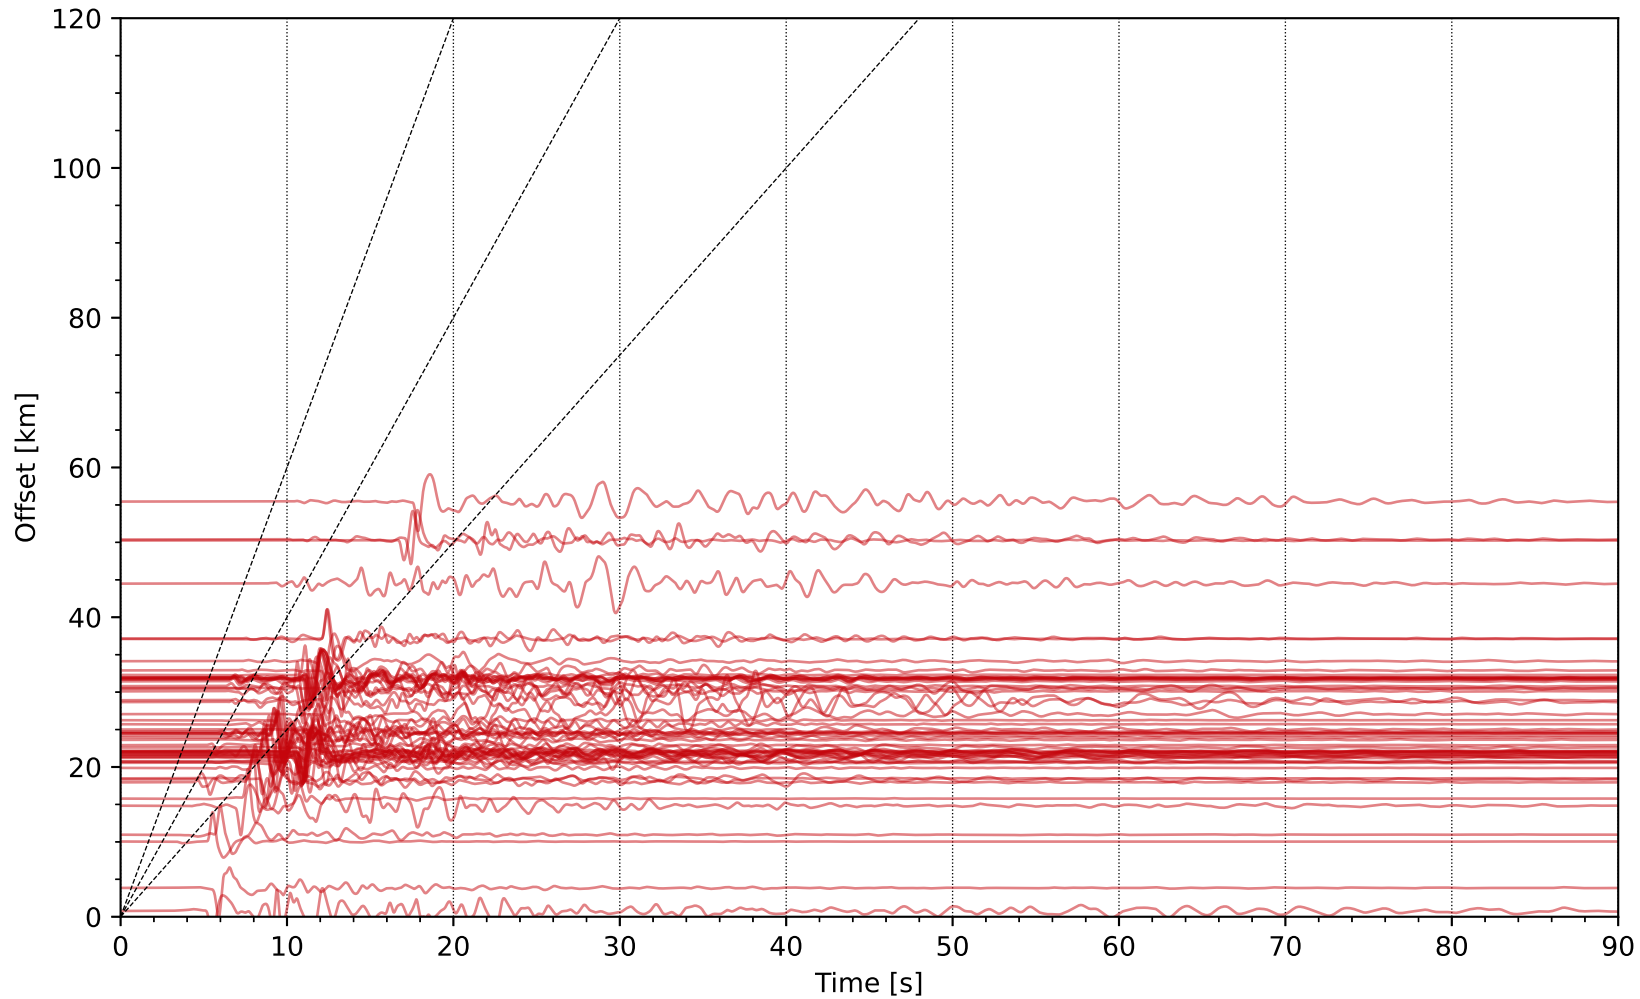

EventB uwsm1 Network: NP [HST] - (49 traces / 2006-08-03T03:08:13.16)

EventC th09sm1 Network: NP [HST] - (40 traces / 2007-03-02T04:40:01.08)

EventC uwsm1 Network: NP [HST] - (40 traces / 2007-03-02T04:40:01.08)

EventD uwsm1 Network: NP [HST] - (44 traces / 2007-07-20T11:42:22.5)

EventE uwsm1 Network: NP [HST] - (61 traces / 2008-09-06T04:00:15.65)

EventF th09sm1 Network: NP [HST] - (112 traces / 2010-01-07T18:09:35.28)

EventF uwsm1 Network: NP [HST] - (112 traces / 2010-01-07T18:09:35.28)

Event th09sm1 Network: NP [HST] - (117 traces / 2011-10-21T03:16:05.31)

Event1 uwsm1 Network: NP [HST] - (117 traces / 2011-10-21T03:16:05.31)

EventR usgs_v21_1 Network: WR [HST] - (158 traces / 2019-02-17T09:55:24.22)

EventR uwsm1 Network: WR [HST] - (158 traces / 2019-02-17T09:55:24.22)

EventS uwsm1 Network: NP [HST] - (106 traces / 2019-07-16T20:11:01.73)