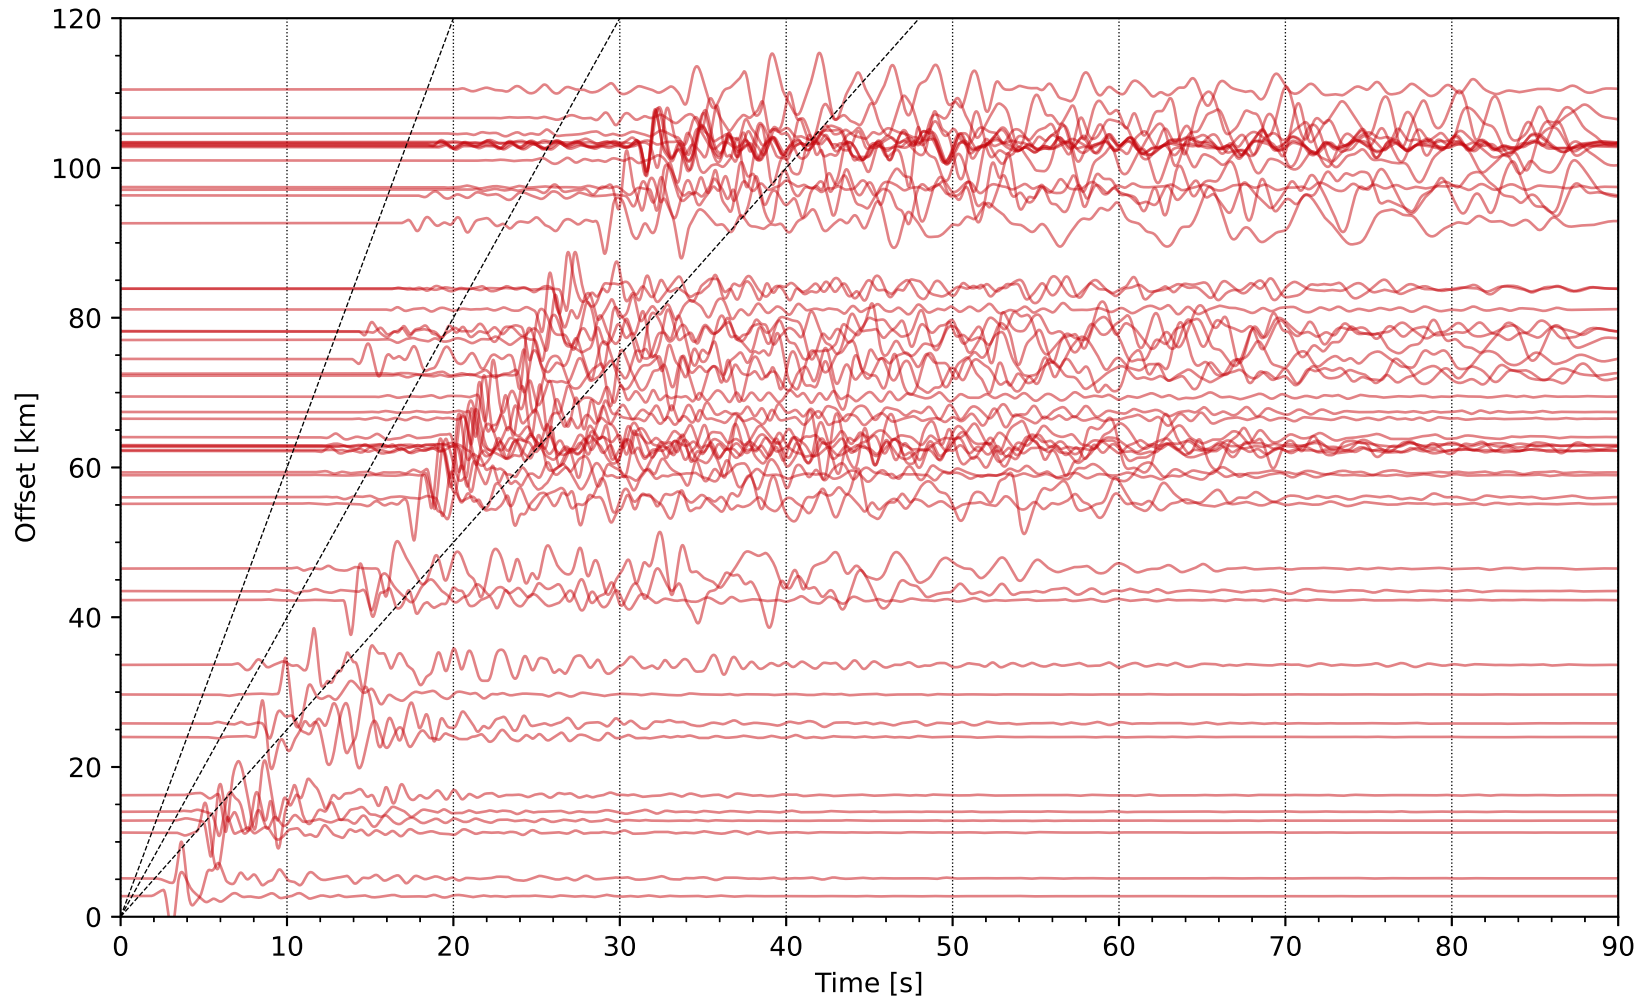

EventA th09sm1 Network: NP [HST] - (35 traces / 2006-03-21T21:41:42.43)

EventA uwsm1 Network: NP [HST] - (35 traces / 2006-03-21T21:41:42.43)

EventB th09sm1 Network: NP [HST] - (49 traces / 2006-08-03T03:08:13.16)

EventB uwsm1 Network: NP [HST] - (49 traces / 2006-08-03T03:08:13.16)

EventC th09sm1 Network: NP [HST] - (40 traces / 2007-03-02T04:40:01.08)

EventC uwsm1 Network: NP [HST] - (40 traces / 2007-03-02T04:40:01.08)

EventR usgs_v21_1 Network: WR [HST] - (158 traces / 2019-02-17T09:55:24.22)

EventR uwsm1 Network: WR [HST] - (158 traces / 2019-02-17T09:55:24.22)

EventS uwsm1 Network: NP [HST] - (106 traces / 2019-07-16T20:11:01.73)