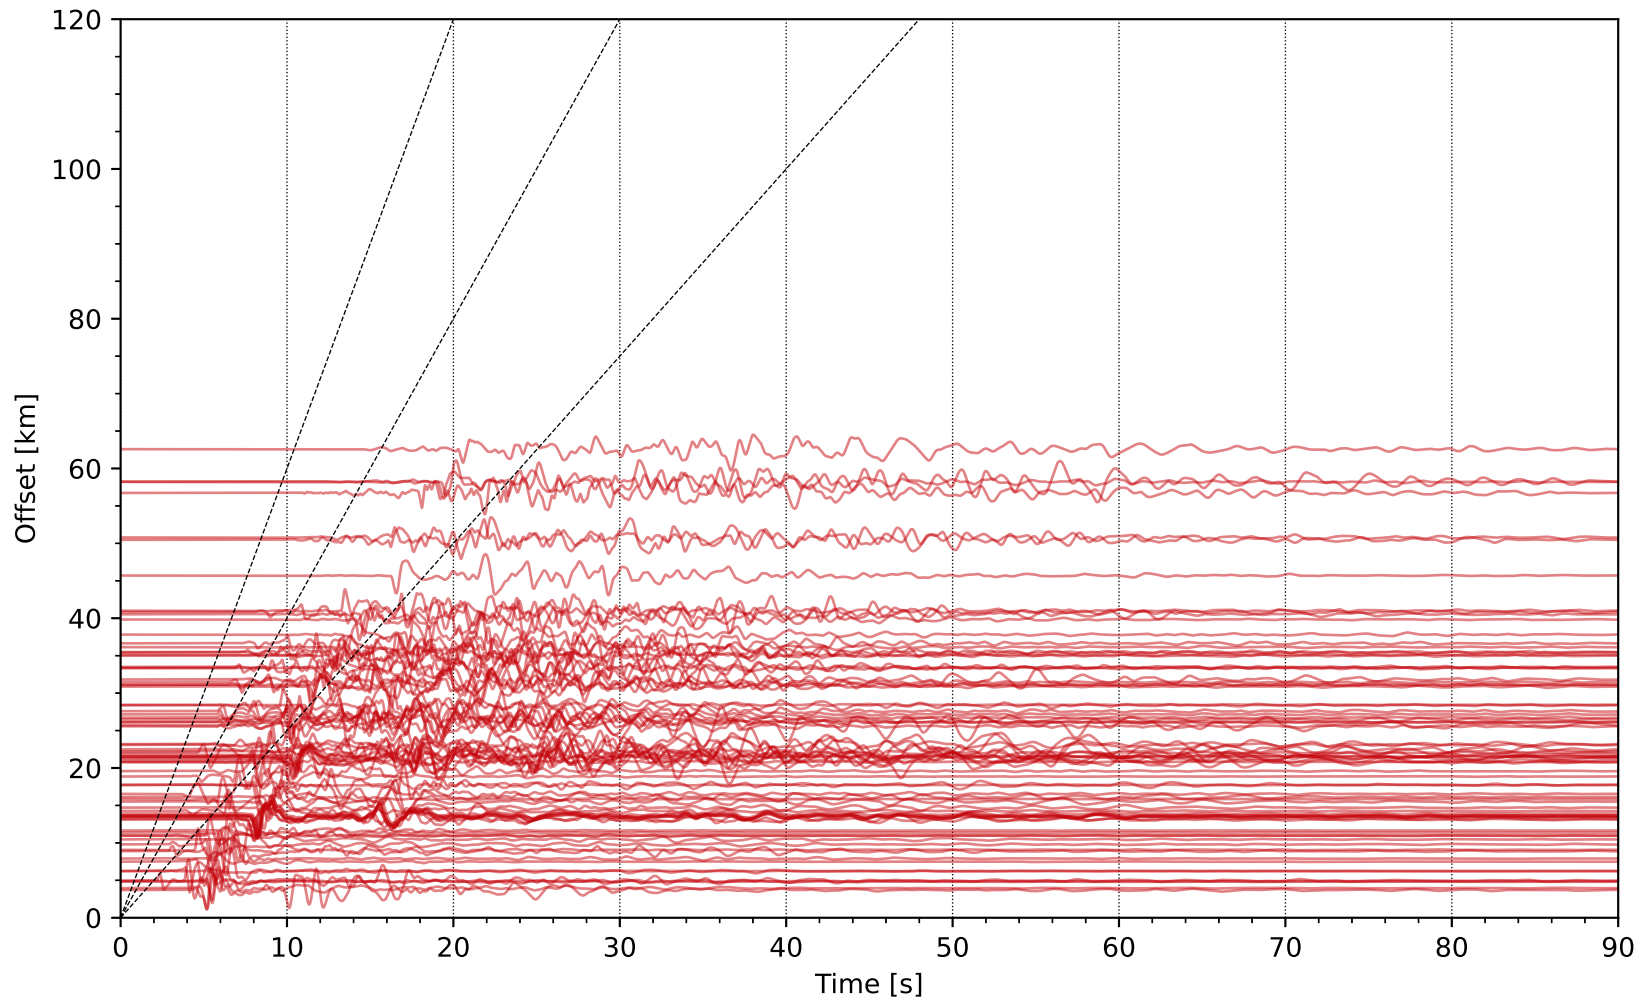

Event| th09sm1 Network: NP [HST] - (120 traces / 2011-10-27T12:36:44.48)

Event] uwsml Network: NP [HST] - (120 traces / 2011-10-27T12:36:44.48)

EventQ uwsm1 Network: NP [HST] - (189 traces / 2018-01-04T10:39:37.69)

EventR usgs_v21_1 Network: WR [HST] - (158 traces / 2019-02-17T09:55:24.22)

EventR uwsm1 Network: WR [HST] - (158 traces / 2019-02-17T09:55:24.22)

EventS uwsm1 Network: NP [HST] - (106 traces / 2019-07-16T20:11:01.73)