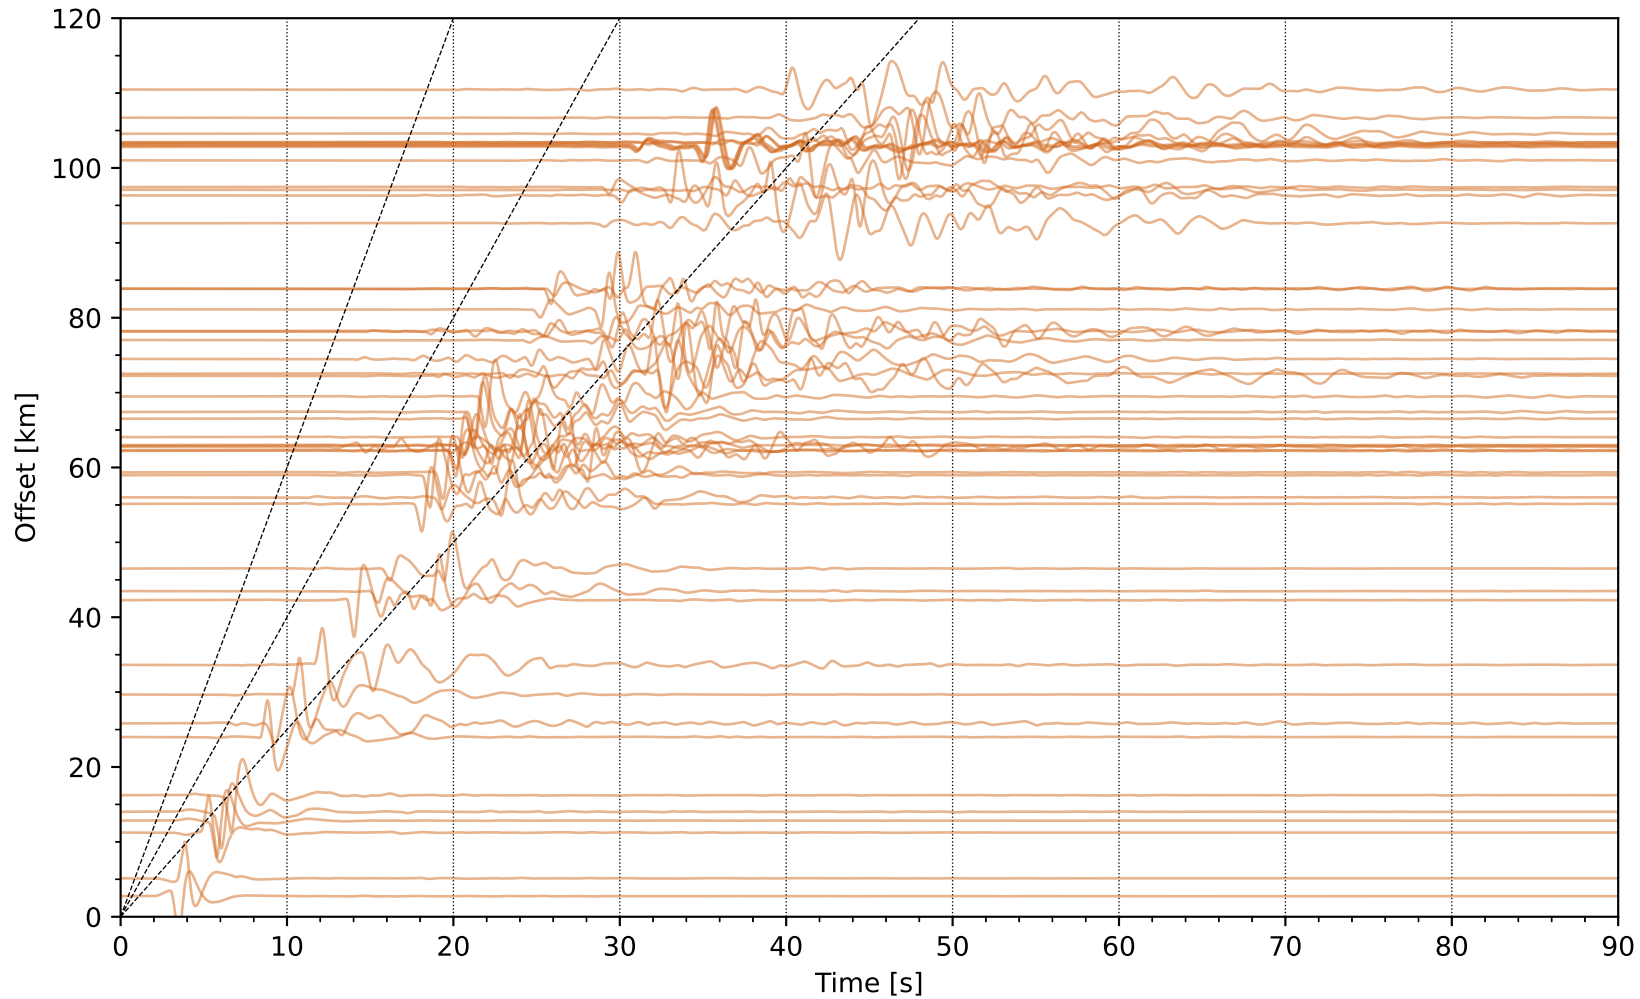

EventA th09sm1 Network: NP [HST] - (35 traces / 2006-03-21T21:41:42.43)

EventA uwsm1 Network: NP [HST] - (35 traces / 2006-03-21T21:41:42.43)

EventB th09sm1 Network: NP [HST] - (49 traces / 2006-08-03T03:08:13.16)

EventB uwsm1 Network: NP [HST] - (49 traces / 2006-08-03T03:08:13.16)

EventC th09sm1 Network: NP [HST] - (40 traces / 2007-03-02T04:40:01.08)

EventC uwsm1 Network: NP [HST] - (40 traces / 2007-03-02T04:40:01.08)

EventD uwsm1 Network: NP [HST] - (44 traces / 2007-07-20T11:42:22.5)

EventE uwsm1 Network: NP [HST] - (61 traces / 2008-09-06T04:00:15.65)

EventF th09sm1 Network: NP [HST] - (112 traces / 2010-01-07T18:09:35.28)

EventR usgs_v21_1 Network: WR [HST] - (158 traces / 2019-02-17T09:55:24.22)

EventR uwsm1 Network: WR [HST] - (158 traces / 2019-02-17T09:55:24.22)

EventS uwsm1 Network: NP [HST] - (106 traces / 2019-07-16T20:11:01.73)