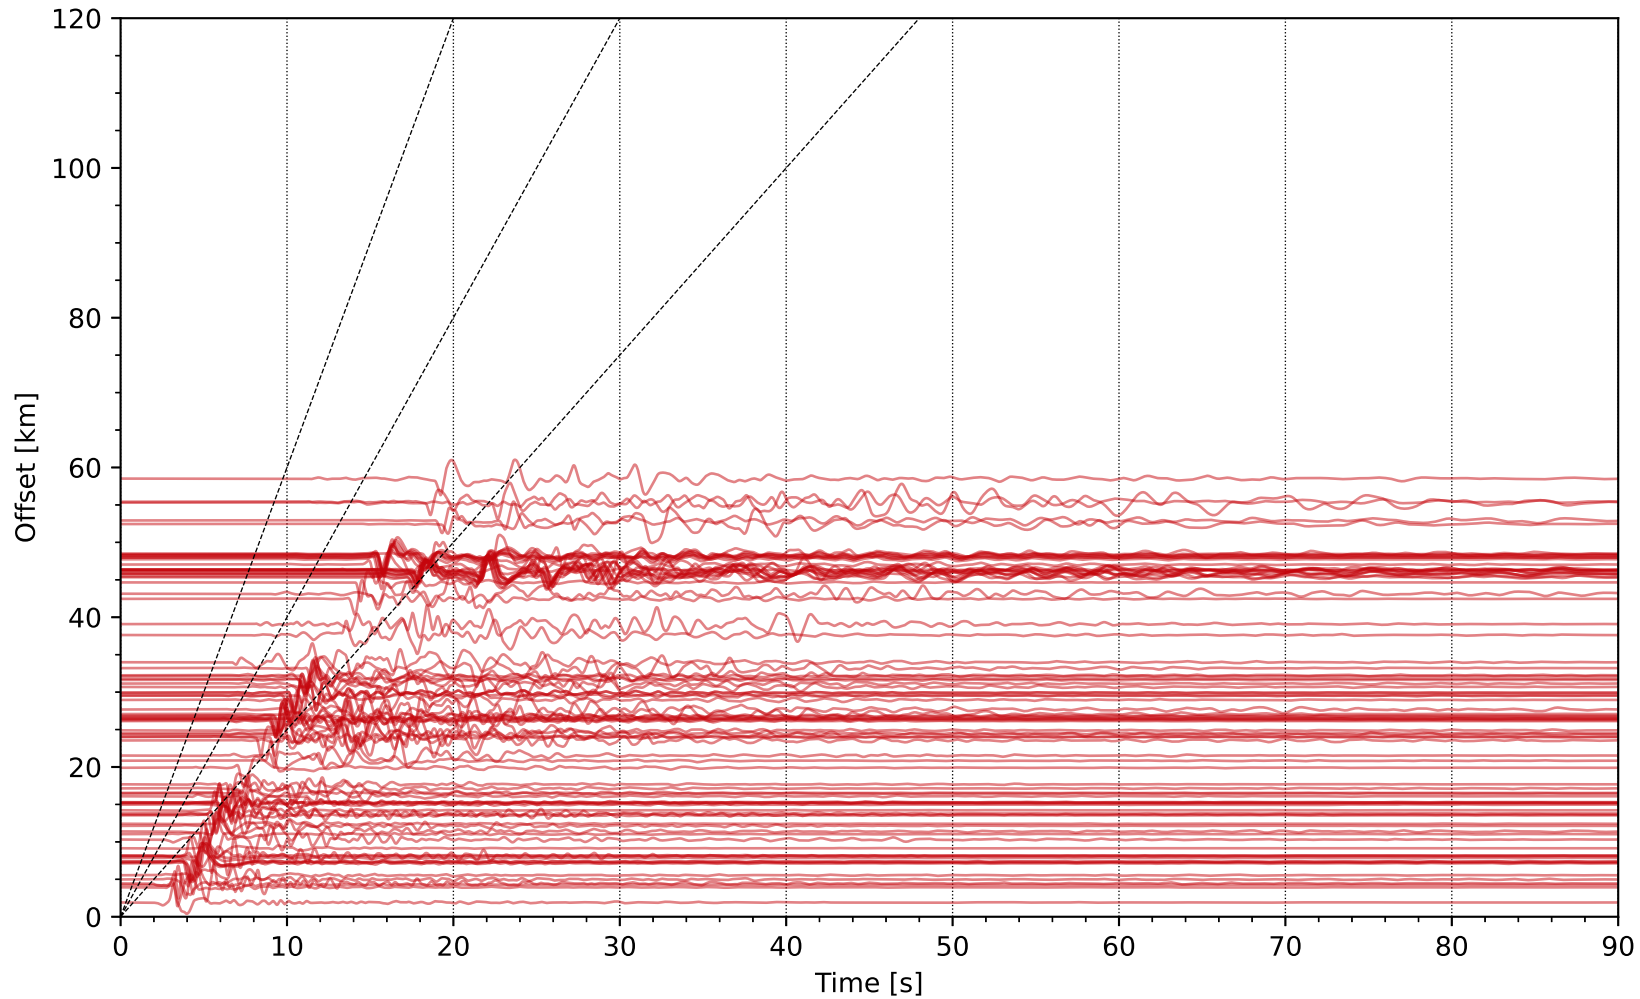

Event| th09sm1 Network: NP [HST] - (120 traces / 2011-10-27T12:36:44.48)

Event] uwsml Network: NP [HST] - (120 traces / 2011-10-27T12:36:44.48)

EventQ uwsm1 Network: NP [HST] - (189 traces / 2018-01-04T10:39:37.69)

EventR usgs_v21_1 Network: WR [HST] - (158 traces / 2019-02-17T09:55:24.22)

EventR uwsm1 Network: WR [HST] - (158 traces / 2019-02-17T09:55:24.22)

EventS uwsm1 Network: NP [HST] - (106 traces / 2019-07-16T20:11:01.73)