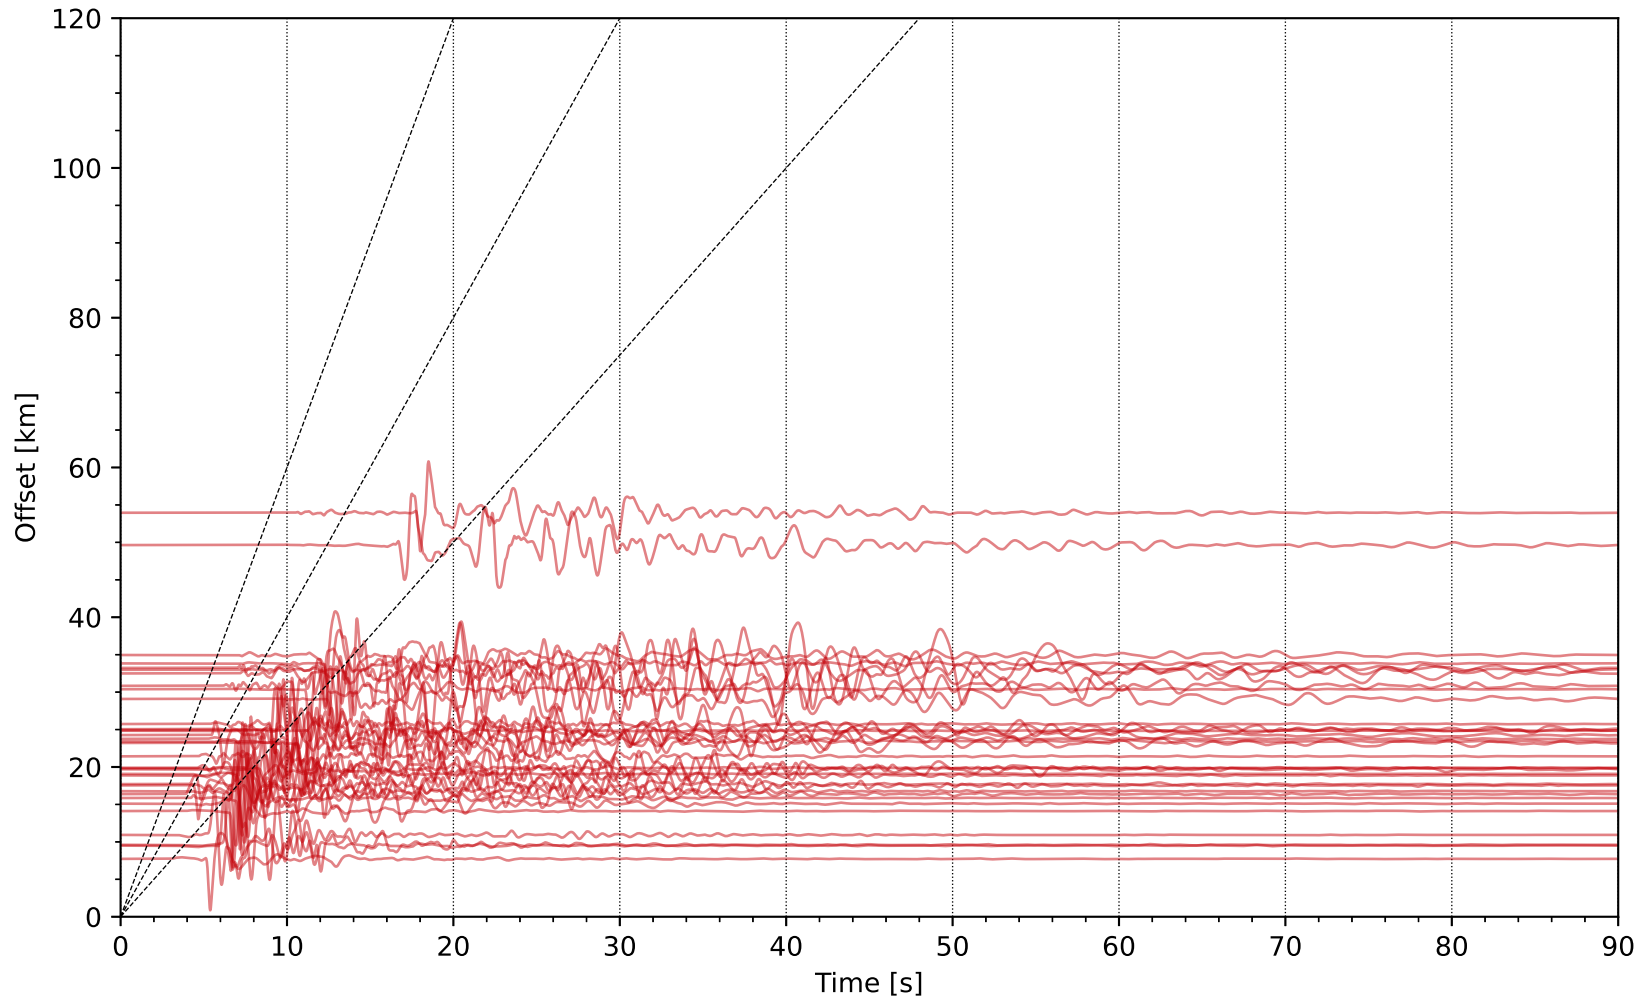

EventA th09sm1 Network: NP [HST] - (35 traces / 2006-03-21T21:41:42.43)

EventA uwsm1 Network: NP [HST] - (35 traces / 2006-03-21T21:41:42.43)

EventB th09sm1 Network: NP [HST] - (49 traces / 2006-08-03T03:08:13.16)

EventB uwsm1 Network: NP [HST] - (49 traces / 2006-08-03T03:08:13.16)

EventC th09sm1 Network: NP [HST] - (40 traces / 2007-03-02T04:40:01.08)

EventC uwsm1 Network: NP [HST] - (40 traces / 2007-03-02T04:40:01.08)

EventR usgs_v21_1 Network: WR [HST] - (158 traces / 2019-02-17T09:55:24.22)

EventR uwsm1 Network: WR [HST] - (158 traces / 2019-02-17T09:55:24.22)

EventS uwsm1 Network: NP [HST] - (106 traces / 2019-07-16T20:11:01.73)