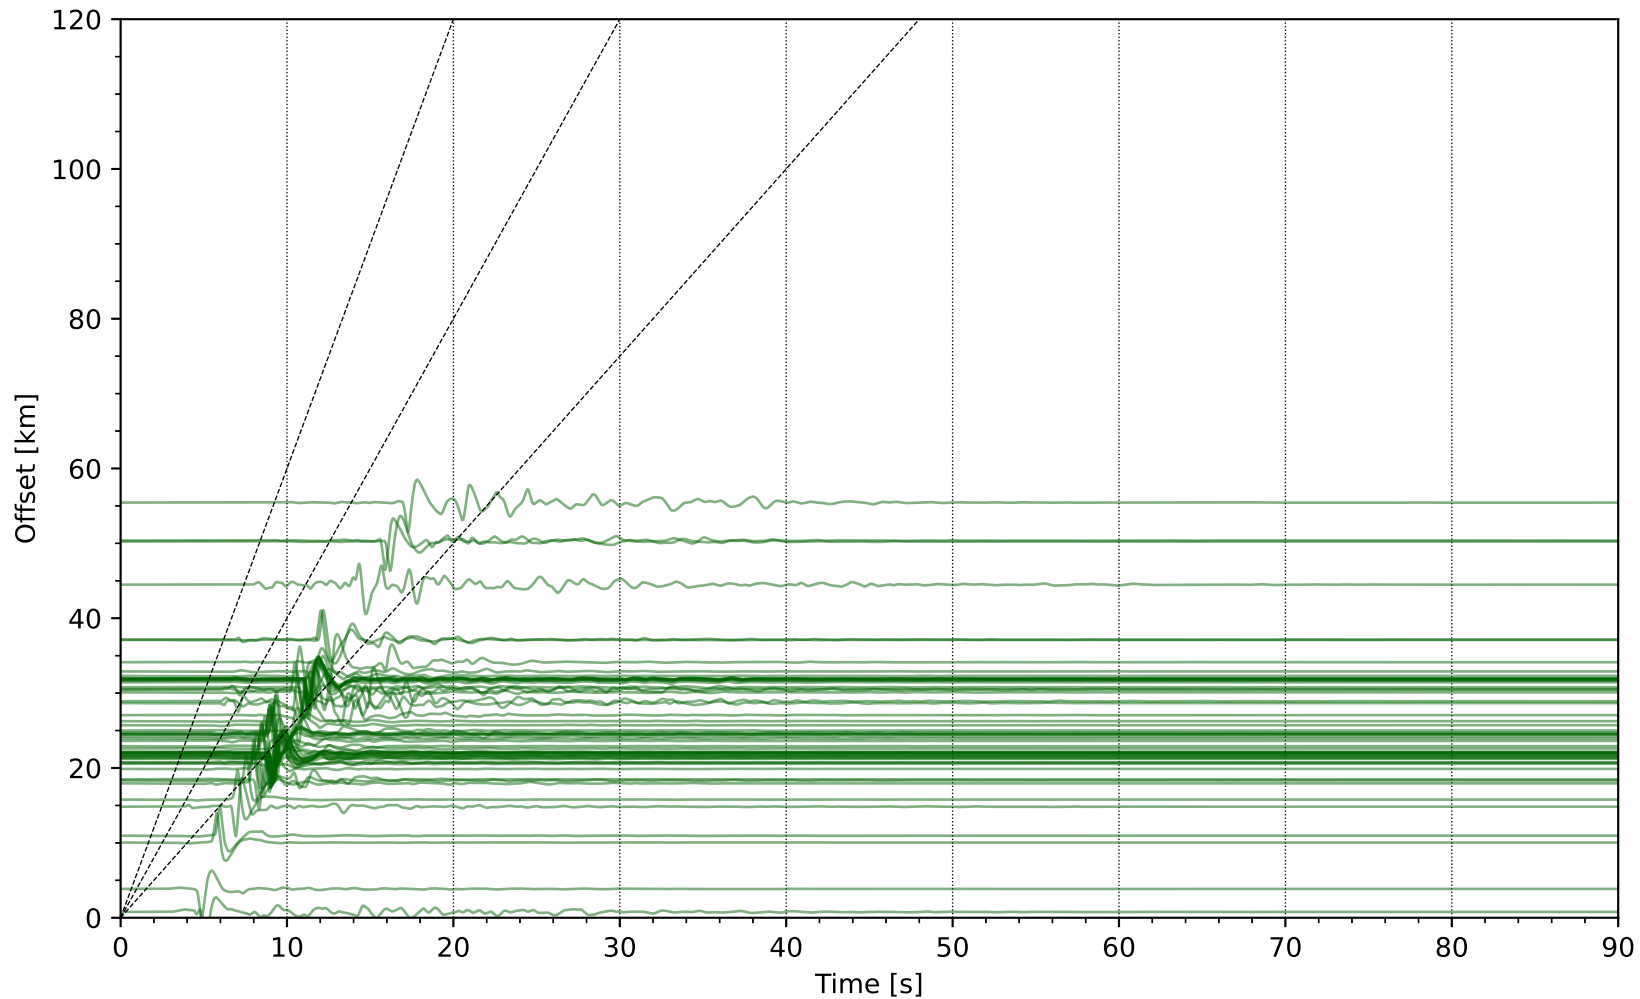

EventB uwsm1 Network: NP [HST] - (49 traces / 2006-08-03T03:08:13.16)

EventC th09sm1 Network: NP [HST] - (40 traces / 2007-03-02T04:40:01.08)

EventC uwsm1 Network: NP [HST] - (40 traces / 2007-03-02T04:40:01.08)

EventD uwsm1 Network: NP [HST] - (44 traces / 2007-07-20T11:42:22.5)

EventE uwsm1 Network: NP [HST] - (61 traces / 2008-09-06T04:00:15.65)

EventF th09sm1 Network: NP [HST] - (112 traces / 2010-01-07T18:09:35.28)

EventF uwsm1 Network: NP [HST] - (112 traces / 2010-01-07T18:09:35.28)

Event th09sm1 Network: NP [HST] - (117 traces / 2011-10-21T03:16:05.31)

Event1 uwsm1 Network: NP [HST] - (117 traces / 2011-10-21T03:16:05.31)

EventR usgs_v21_1 Network: WR [HST] - (158 traces / 2019-02-17T09:55:24.22)

EventR uwsm1 Network: WR [HST] - (158 traces / 2019-02-17T09:55:24.22)

EventS uwsm1 Network: NP [HST] - (106 traces / 2019-07-16T20:11:01.73)