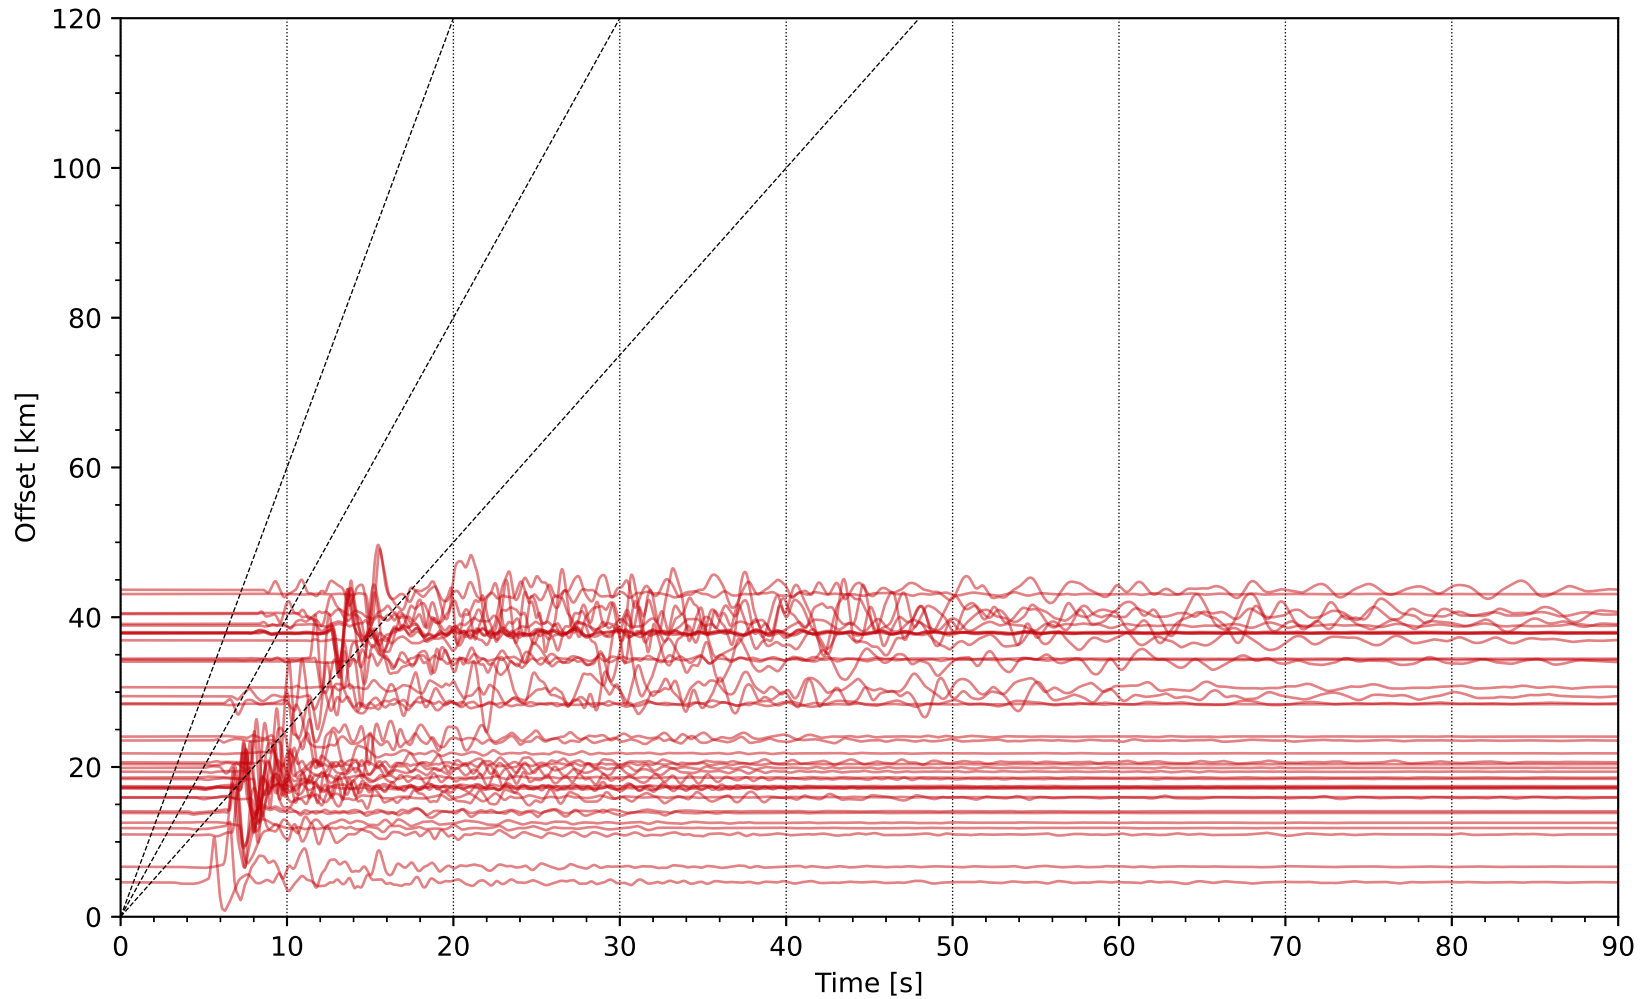

EventA th09sm1 Network: NP [HST] - (35 traces / 2006-03-21T21:41:42.43)

EventA uwsm1 Network: NP [HST] - (35 traces / 2006-03-21T21:41:42.43)

EventB th09sm1 Network: NP [HST] - (49 traces / 2006-08-03T03:08:13.16)

EventB uwsm1 Network: NP [HST] - (49 traces / 2006-08-03T03:08:13.16)

EventC th09sm1 Network: NP [HST] - (40 traces / 2007-03-02T04:40:01.08)

EventC uwsm1 Network: NP [HST] - (40 traces / 2007-03-02T04:40:01.08)

EventF uwsm1 Network: NP [HST] - (112 traces / 2010-01-07T18:09:35.28)

Event th09sm1 Network: NP [HST] - (117 traces / 2011-10-21T03:16:05.31)

Event1 uwsm1 Network: NP [HST] - (117 traces / 2011-10-21T03:16:05.31)

EventR usgs_v21_1 Network: WR [HST] - (158 traces / 2019-02-17T09:55:24.22)

EventR uwsm1 Network: WR [HST] - (158 traces / 2019-02-17T09:55:24.22)

EventS uwsm1 Network: NP [HST] - (106 traces / 2019-07-16T20:11:01.73)