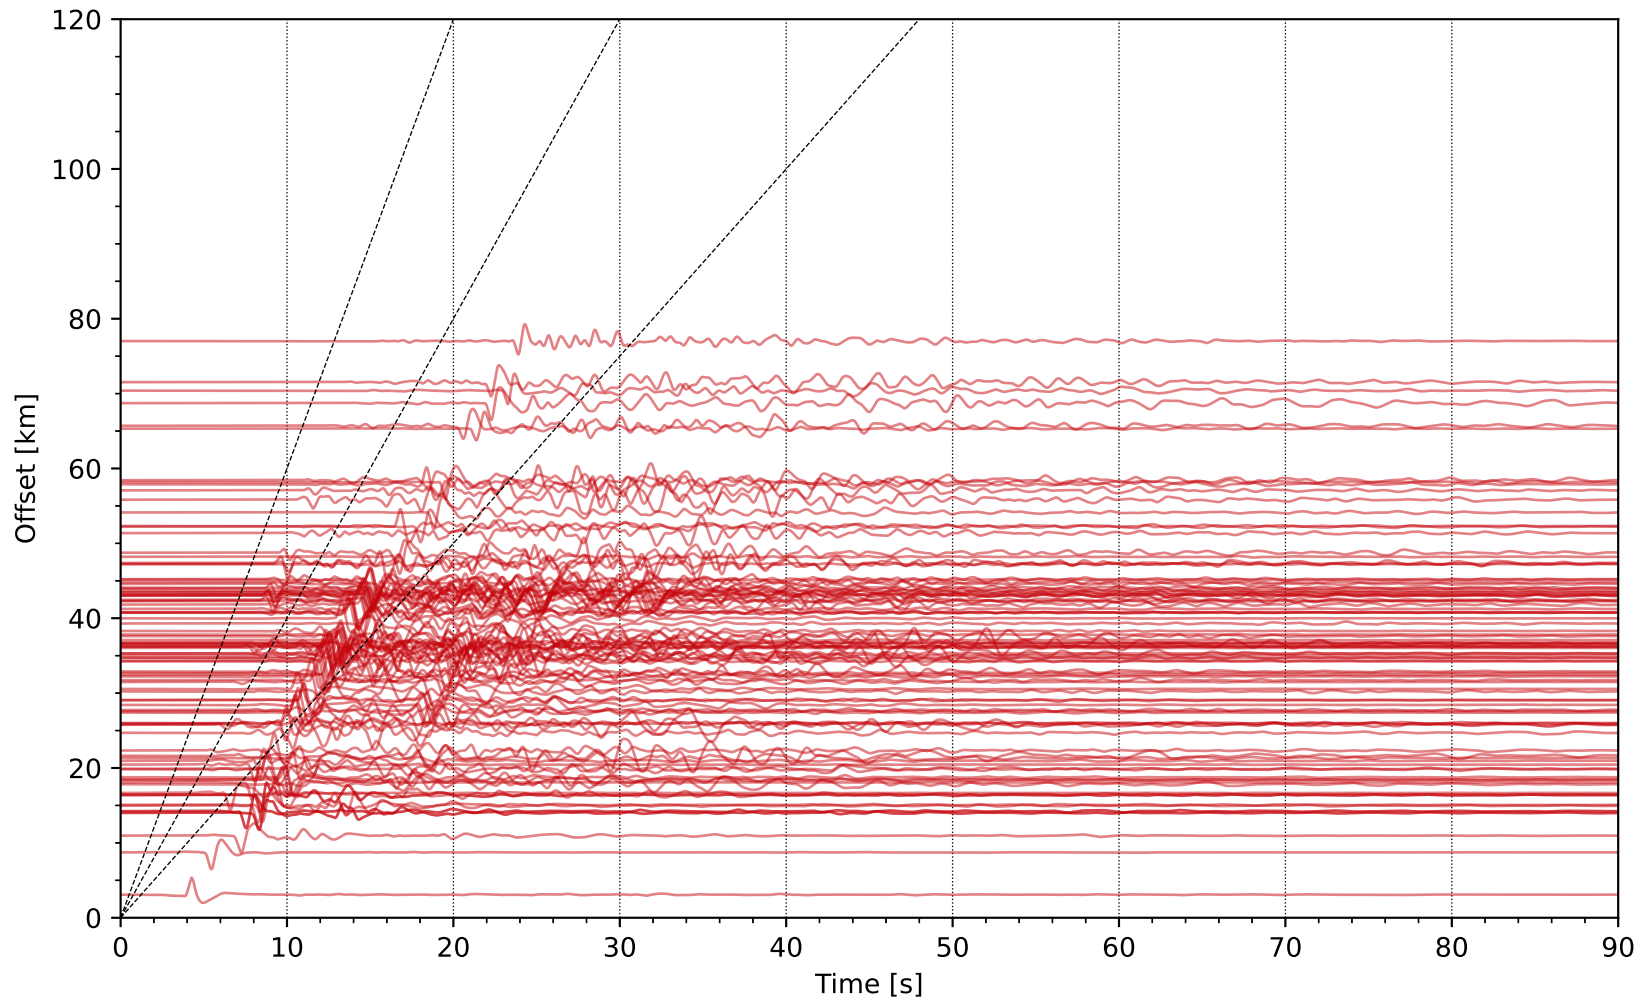

EventF uwsm1 Network: NP [HST] - (112 traces / 2010-01-07T18:09:35.28)

Event th09sm1 Network: NP [HST] - (117 traces / 2011-10-21T03:16:05.31)

Event1 uwsm1 Network: NP [HST] - (117 traces / 2011-10-21T03:16:05.31)

Event| th09sm1 Network: NP [HST] - (120 traces / 2011-10-27T12:36:44.48)

Event] uwsml Network: NP [HST] - (120 traces / 2011-10-27T12:36:44.48)

EventQ uwsm1 Network: NP [HST] - (189 traces / 2018-01-04T10:39:37.69)

EventR usgs_v21_1 Network: WR [HST] - (158 traces / 2019-02-17T09:55:24.22)

EventR uwsm1 Network: WR [HST] - (158 traces / 2019-02-17T09:55:24.22)

EventS uwsm1 Network: NP [HST] - (106 traces / 2019-07-16T20:11:01.73)