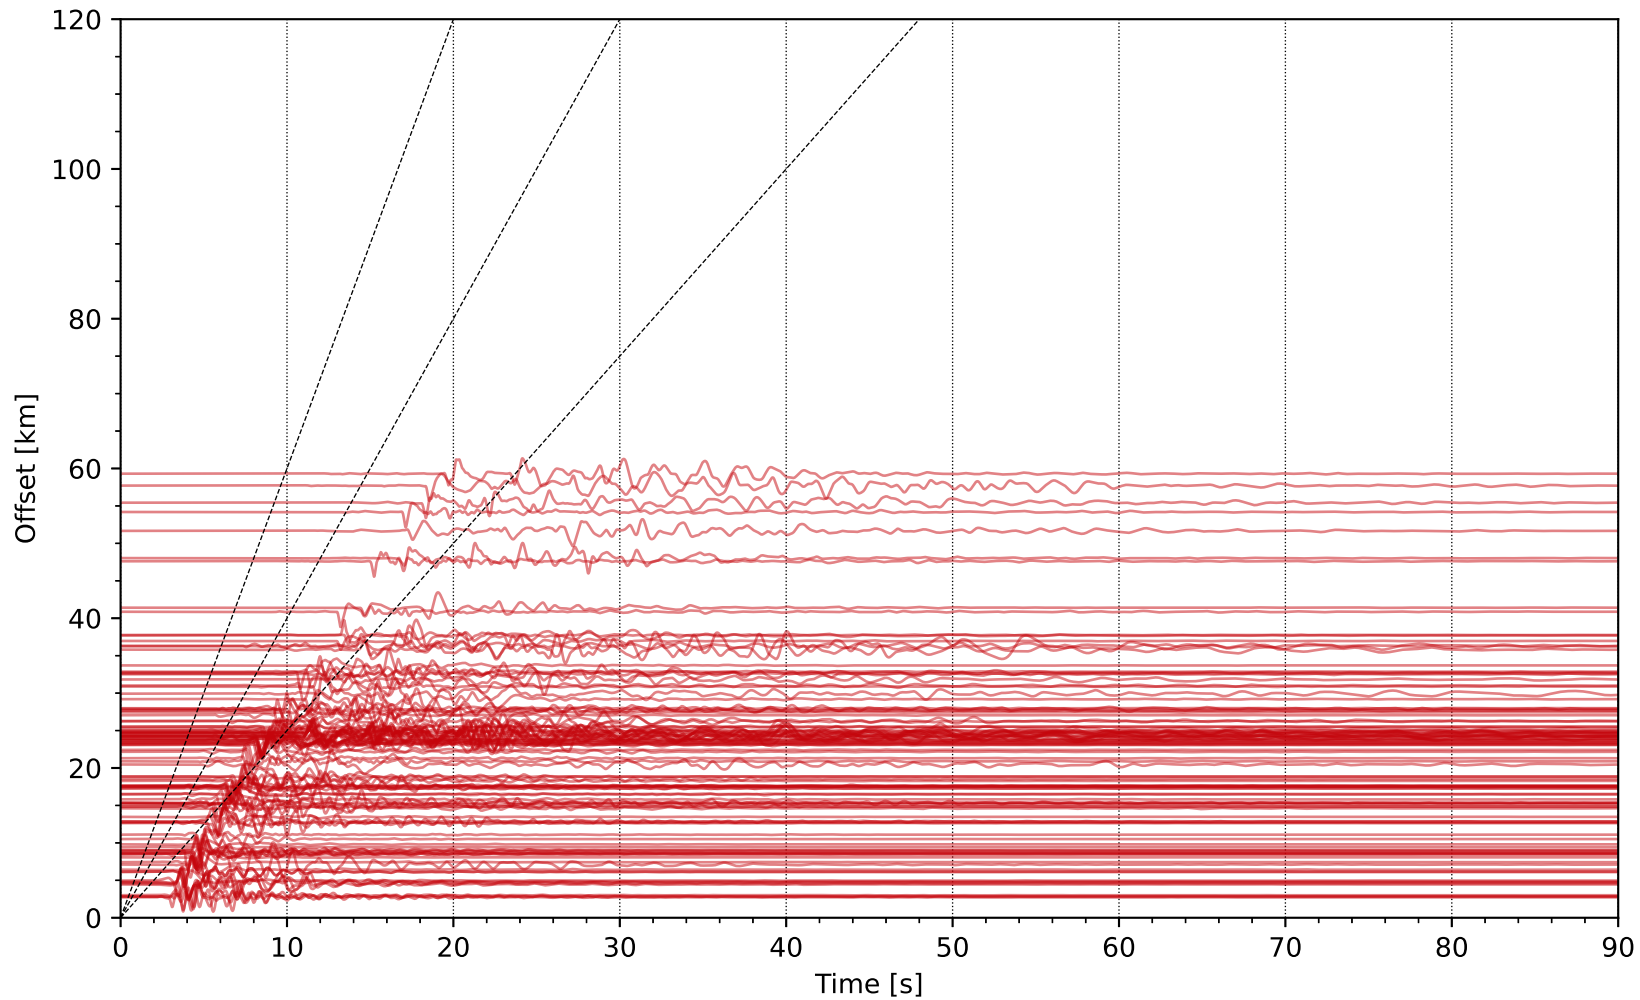

EventB uwsm1 Network: NP [HST] - (49 traces / 2006-08-03T03:08:13.16)

EventC th09sm1 Network: NP [HST] - (40 traces / 2007-03-02T04:40:01.08)

EventC uwsm1 Network: NP [HST] - (40 traces / 2007-03-02T04:40:01.08)

EventD uwsm1 Network: NP [HST] - (44 traces / 2007-07-20T11:42:22.5)

EventE uwsm1 Network: NP [HST] - (61 traces / 2008-09-06T04:00:15.65)

EventF th09sm1 Network: NP [HST] - (112 traces / 2010-01-07T18:09:35.28)

EventF uwsm1 Network: NP [HST] - (112 traces / 2010-01-07T18:09:35.28)

Event th09sm1 Network: NP [HST] - (117 traces / 2011-10-21T03:16:05.31)

Event1 uwsm1 Network: NP [HST] - (117 traces / 2011-10-21T03:16:05.31)

EventR usgs_v21_1 Network: WR [HST] - (158 traces / 2019-02-17T09:55:24.22)

EventR uwsm1 Network: WR [HST] - (158 traces / 2019-02-17T09:55:24.22)

EventS uwsm1 Network: NP [HST] - (106 traces / 2019-07-16T20:11:01.73)