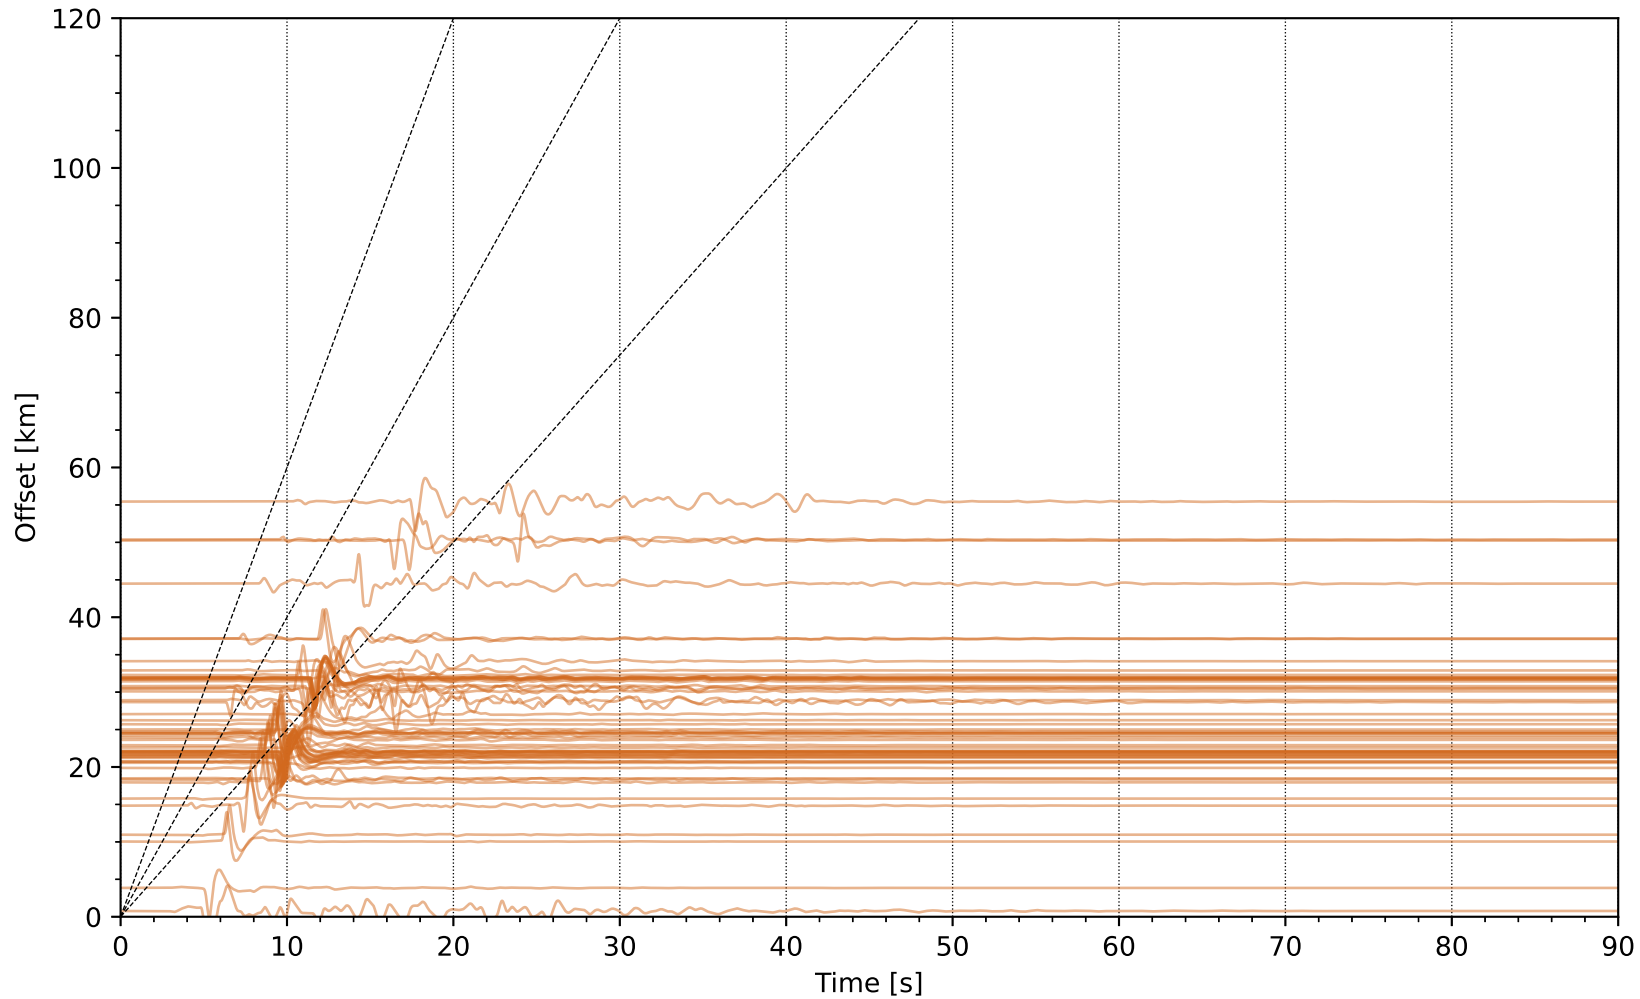

EventB uwsm1 Network: NP [HST] - (49 traces / 2006-08-03T03:08:13.16)

EventC th09sm1 Network: NP [HST] - (40 traces / 2007-03-02T04:40:01.08)

EventC uwsm1 Network: NP [HST] - (40 traces / 2007-03-02T04:40:01.08)

EventD uwsm1 Network: NP [HST] - (44 traces / 2007-07-20T11:42:22.5)

EventE uwsm1 Network: NP [HST] - (61 traces / 2008-09-06T04:00:15.65)

EventF th09sm1 Network: NP [HST] - (112 traces / 2010-01-07T18:09:35.28)

EventF uwsm1 Network: NP [HST] - (112 traces / 2010-01-07T18:09:35.28)

Event th09sm1 Network: NP [HST] - (117 traces / 2011-10-21T03:16:05.31)

Event1 uwsm1 Network: NP [HST] - (117 traces / 2011-10-21T03:16:05.31)

EventR usgs_v21_1 Network: WR [HST] - (158 traces / 2019-02-17T09:55:24.22)

EventR uwsm1 Network: WR [HST] - (158 traces / 2019-02-17T09:55:24.22)

EventS uwsm1 Network: NP [HST] - (106 traces / 2019-07-16T20:11:01.73)