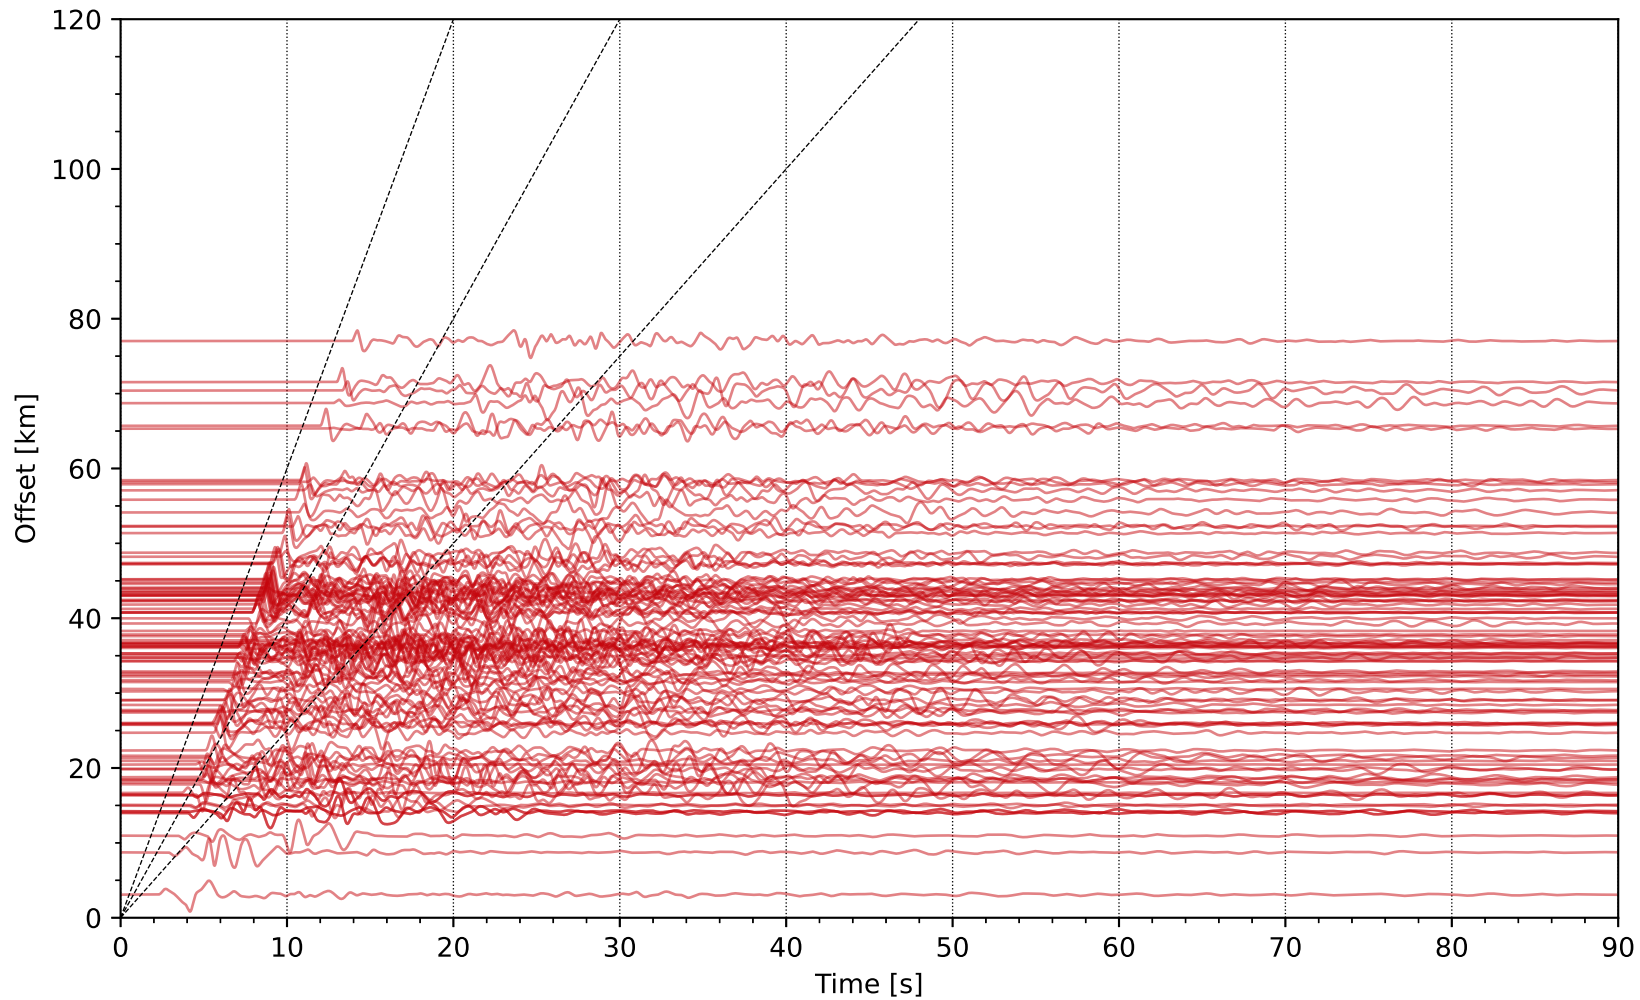

EventP th09sm1 Network: NP [HSZ] - (84 traces / 2015-10-19T23:21:17.88)

EventQ uwsm1 Network: NP [HSZ] - (189 traces / 2018-01-04T10:39:37.69)

EventR uwsm1 Network: WR [HSZ] - (158 traces / 2019-02-17T09:55:24.22)