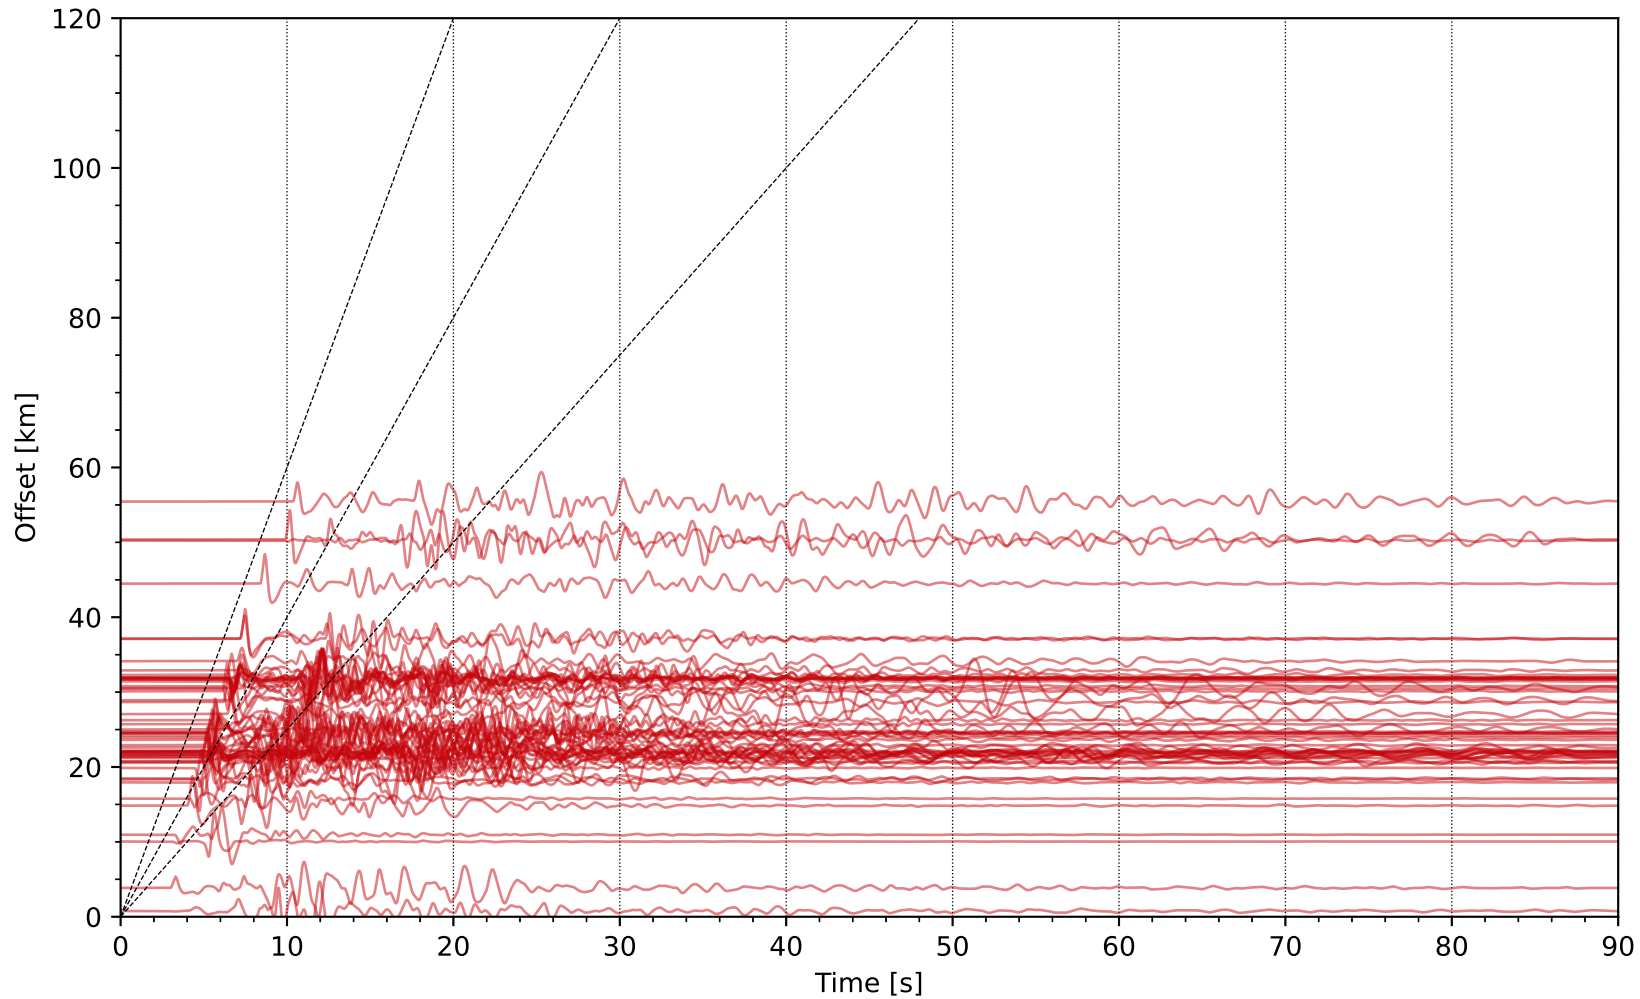

EventA uwsm1 Network: NP [HSZ] - (35 traces / 2006-03-21T21:41:42.43)

EventB th09sm1 Network: NP [HSZ] - (49 traces / 2006-08-03T03:08:13.16)

EventB uwsm1 Network: NP [HSZ] - (49 traces / 2006-08-03T03:08:13.16)

EventD uwsm1 Network: NP [HSZ] - (44 traces / 2007-07-20T11:42:22.5)

EventE usgs_v21_1 Network: NP [HSZ] - (61 traces / 2008-09-06T04:00:15.65)

EventF th09sm1 Network: NP [HSZ] - (112 traces / 2010-01-07T18:09:35.28)

EventF uwsm1 Network: NP [HSZ] - (112 traces / 2010-01-07T18:09:35.28)

Eventl uwsm1 Network: NP [HSZ] - (117 traces / 2011-10-21T03:16:05.31)

Event| usgs_v21_1 Network: NP [HSZ] - (120 traces / 2011-10-27T12:36:44.48)