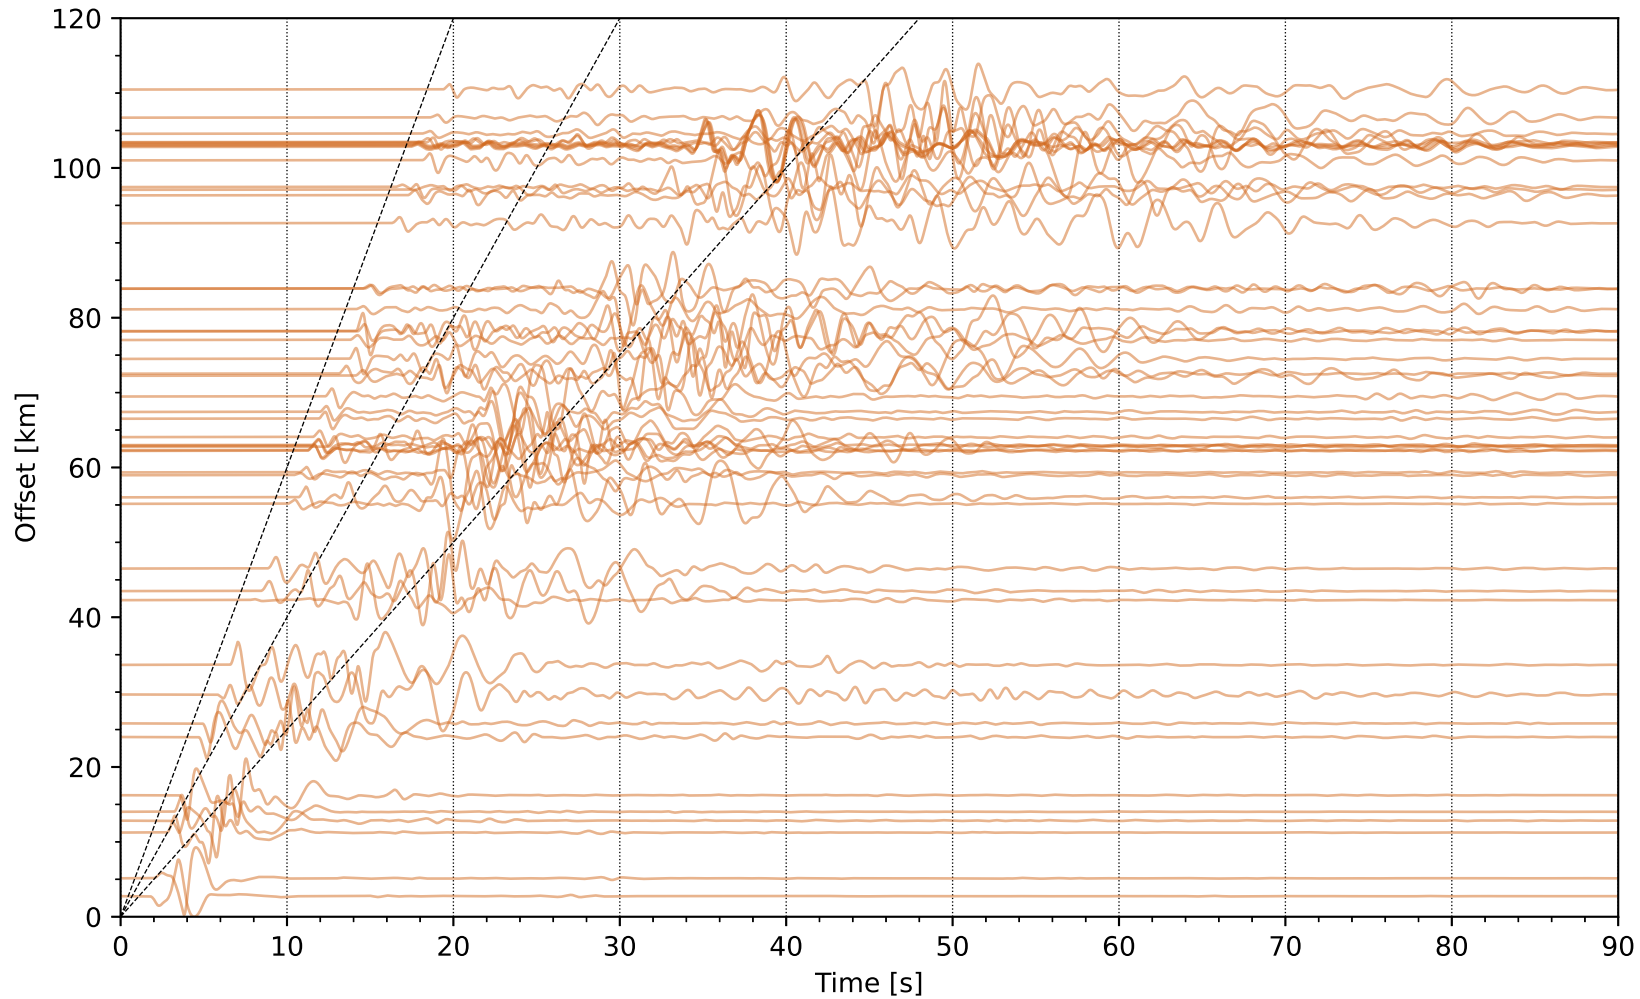

EventA uwsm1 Network: NP [HSZ] - (35 traces / 2006-03-21T21:41:42.43)

EventB th09sm1 Network: NP [HSZ] - (49 traces / 2006-08-03T03:08:13.16)

EventB uwsm1 Network: NP [HSZ] - (49 traces / 2006-08-03T03:08:13.16)

EventD uwsm1 Network: NP [HSZ] - (44 traces / 2007-07-20T11:42:22.5)

EventE usgs_v21_1 Network: NP [HSZ] - (61 traces / 2008-09-06T04:00:15.65)

EventF th09sm1 Network: NP [HSZ] - (112 traces / 2010-01-07T18:09:35.28)

EventF uwsm1 Network: NP [HSZ] - (112 traces / 2010-01-07T18:09:35.28)

Eventl uwsm1 Network: NP [HSZ] - (117 traces / 2011-10-21T03:16:05.31)

Event| usgs_v21_1 Network: NP [HSZ] - (120 traces / 2011-10-27T12:36:44.48)