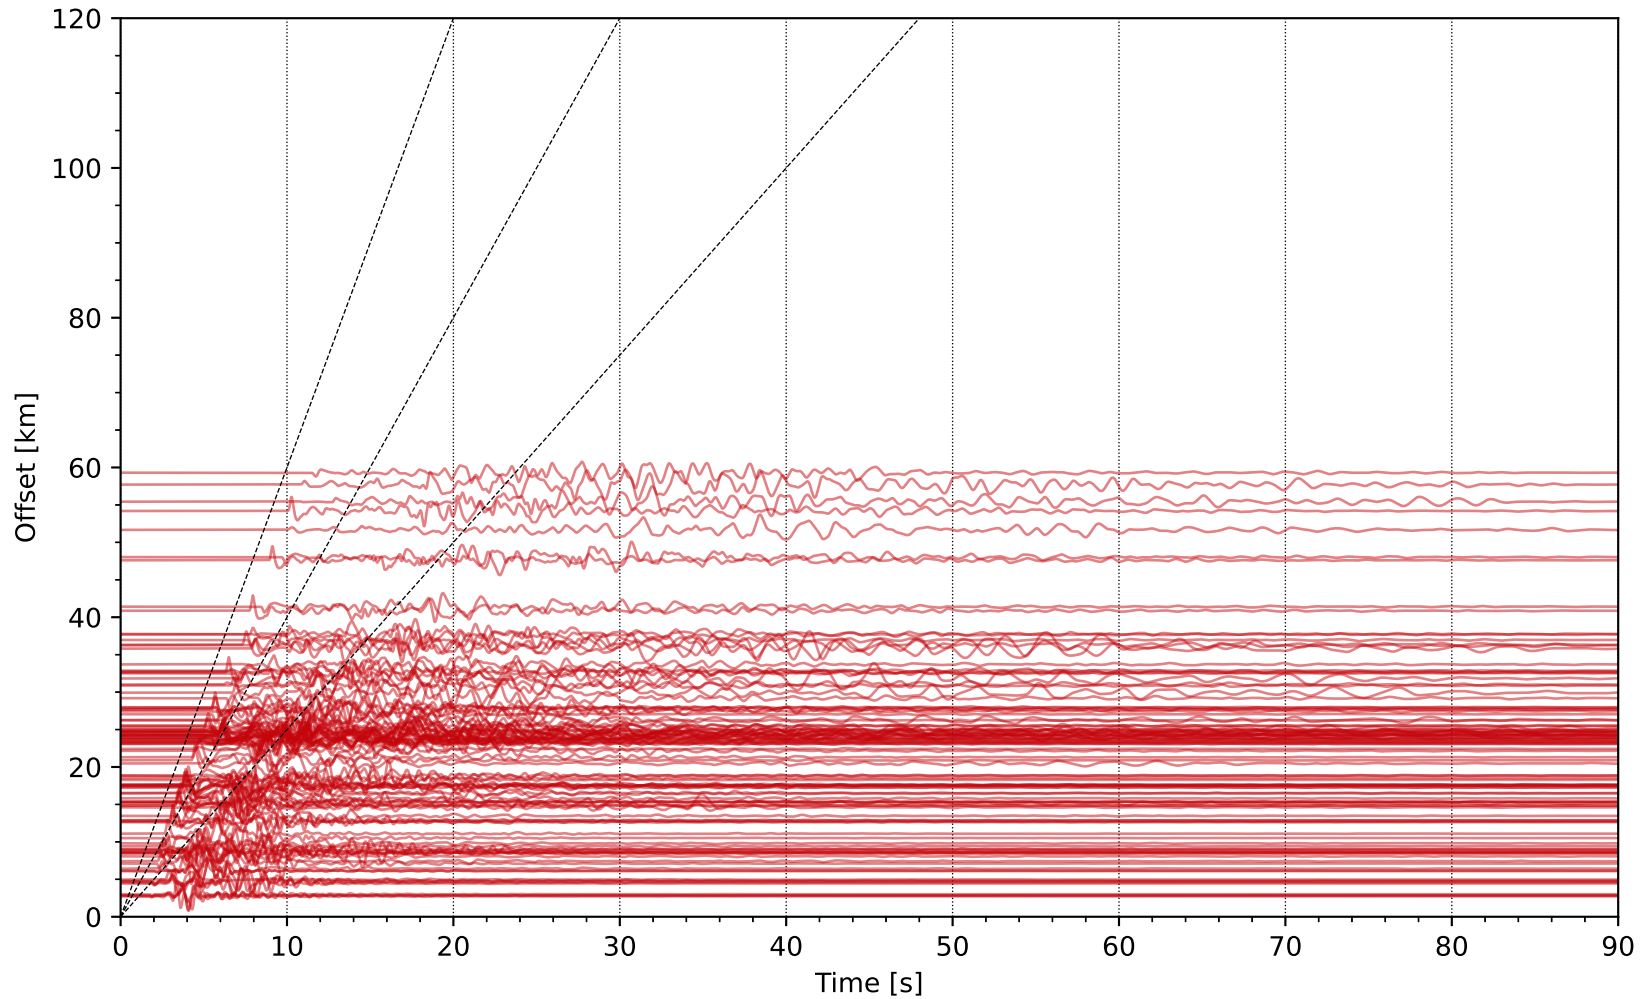

EventD uwsm1 Network: NP [HSZ] - (44 traces / 2007-07-20T11:42:22.5)

EventE usgs_v21_1 Network: NP [HSZ] - (61 traces / 2008-09-06T04:00:15.65)

EventF th09sm1 Network: NP [HSZ] - (112 traces / 2010-01-07T18:09:35.28)

EventF uwsm1 Network: NP [HSZ] - (112 traces / 2010-01-07T18:09:35.28)

Eventl uwsm1 Network: NP [HSZ] - (117 traces / 2011-10-21T03:16:05.31)

Event| usgs_v21_1 Network: NP [HSZ] - (120 traces / 2011-10-27T12:36:44.48)