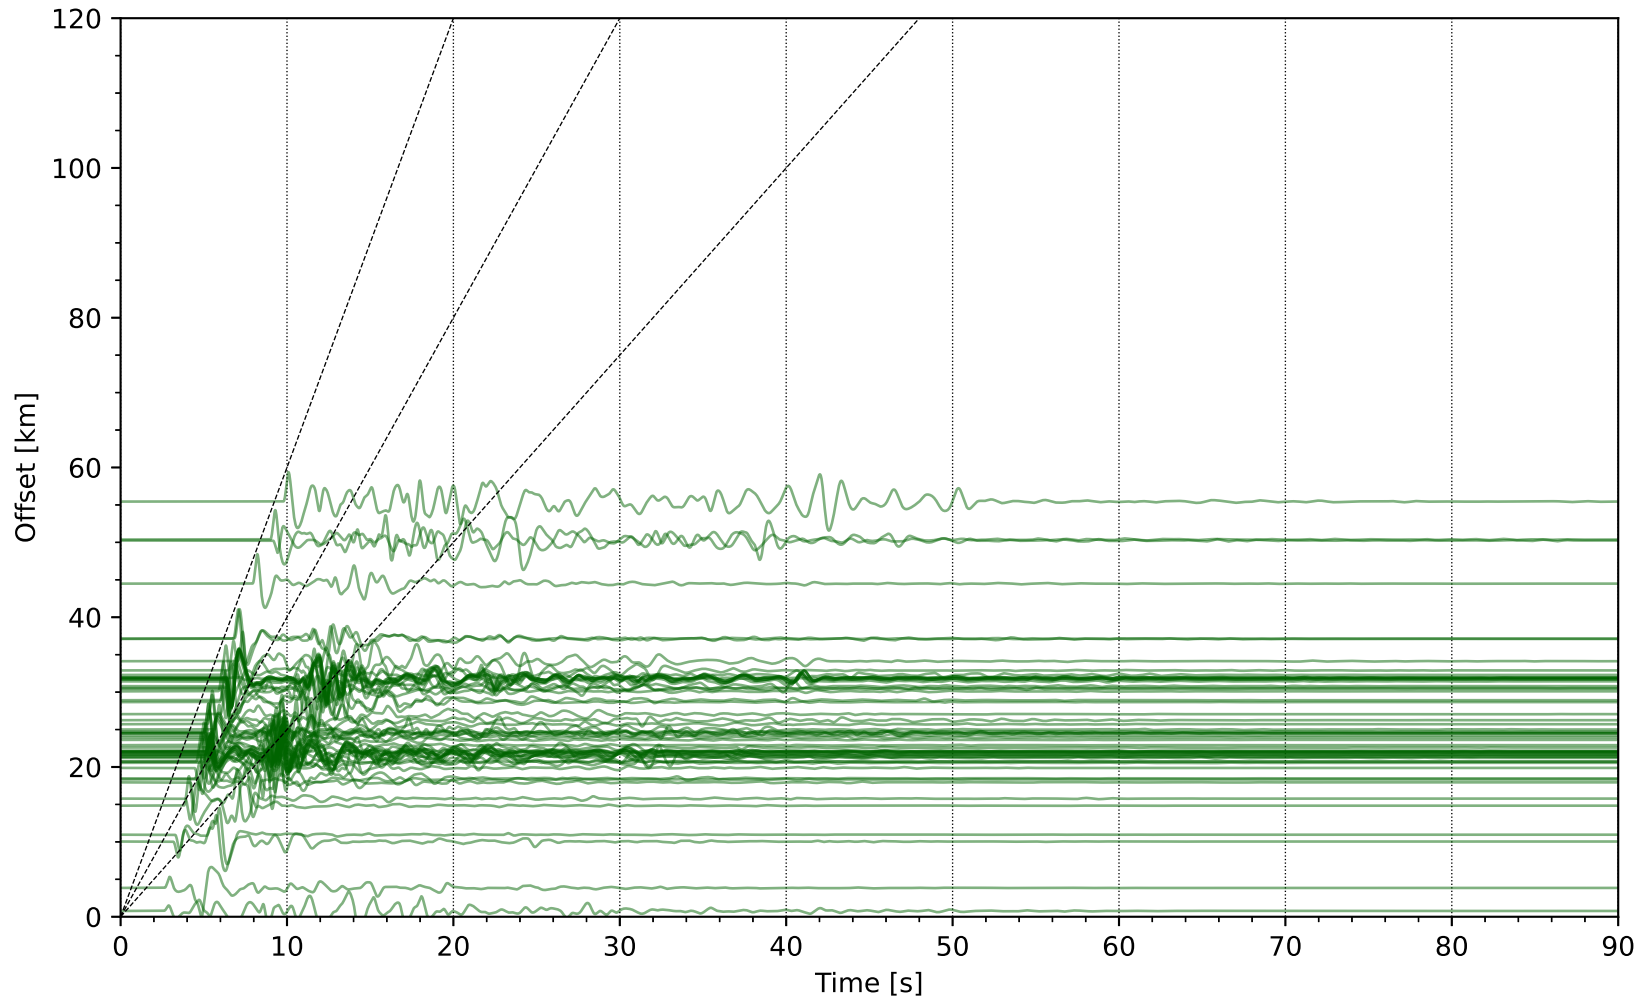

EventA uwsm1 Network: NP [HSZ] - (35 traces / 2006-03-21T21:41:42.43)

EventB th09sm1 Network: NP [HSZ] - (49 traces / 2006-08-03T03:08:13.16)

EventB uwsm1 Network: NP [HSZ] - (49 traces / 2006-08-03T03:08:13.16)

EventD uwsm1 Network: NP [HSZ] - (44 traces / 2007-07-20T11:42:22.5)

EventE usgs_v21_1 Network: NP [HSZ] - (61 traces / 2008-09-06T04:00:15.65)

EventF th09sm1 Network: NP [HSZ] - (112 traces / 2010-01-07T18:09:35.28)

EventF uwsm1 Network: NP [HSZ] - (112 traces / 2010-01-07T18:09:35.28)

Eventl uwsm1 Network: NP [HSZ] - (117 traces / 2011-10-21T03:16:05.31)

Event| usgs_v21_1 Network: NP [HSZ] - (120 traces / 2011-10-27T12:36:44.48)