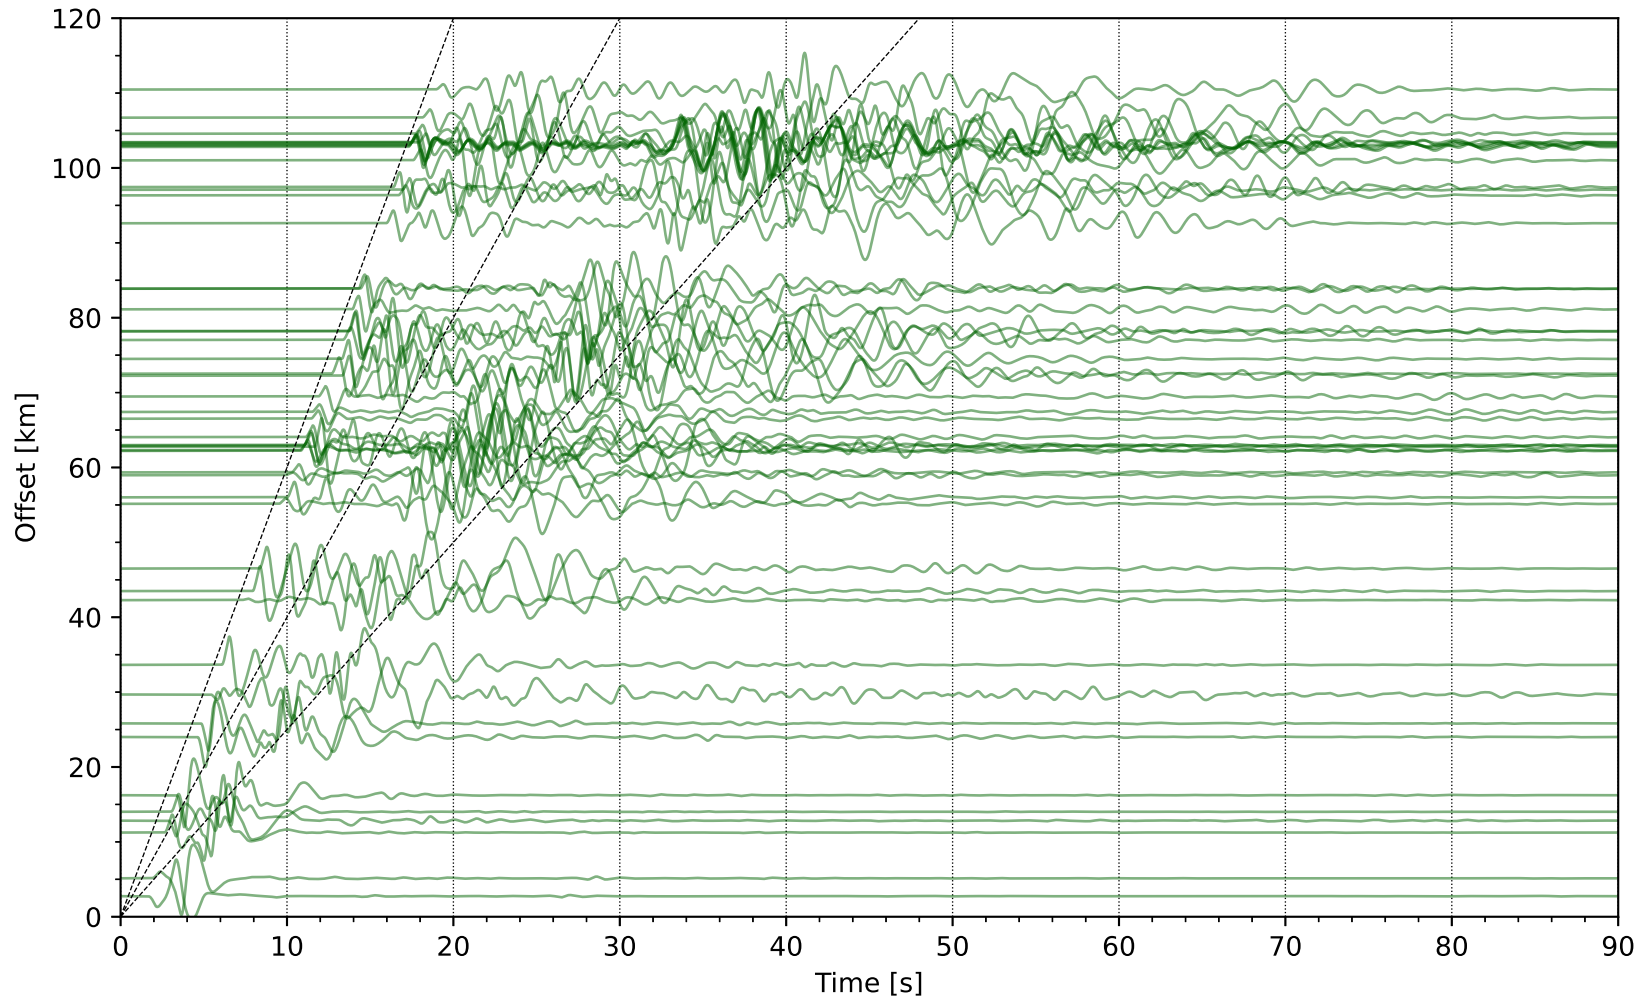

EventA uwsm1 Network: NP [HSZ] - (35 traces / 2006-03-21T21:41:42.43)

EventB th09sm1 Network: NP [HSZ] - (49 traces / 2006-08-03T03:08:13.16)

EventB uwsm1 Network: NP [HSZ] - (49 traces / 2006-08-03T03:08:13.16)

EventD uwsm1 Network: NP [HSZ] - (44 traces / 2007-07-20T11:42:22.5)

EventE usgs_v21_1 Network: NP [HSZ] - (61 traces / 2008-09-06T04:00:15.65)

EventF th09sm1 Network: NP [HSZ] - (112 traces / 2010-01-07T18:09:35.28)