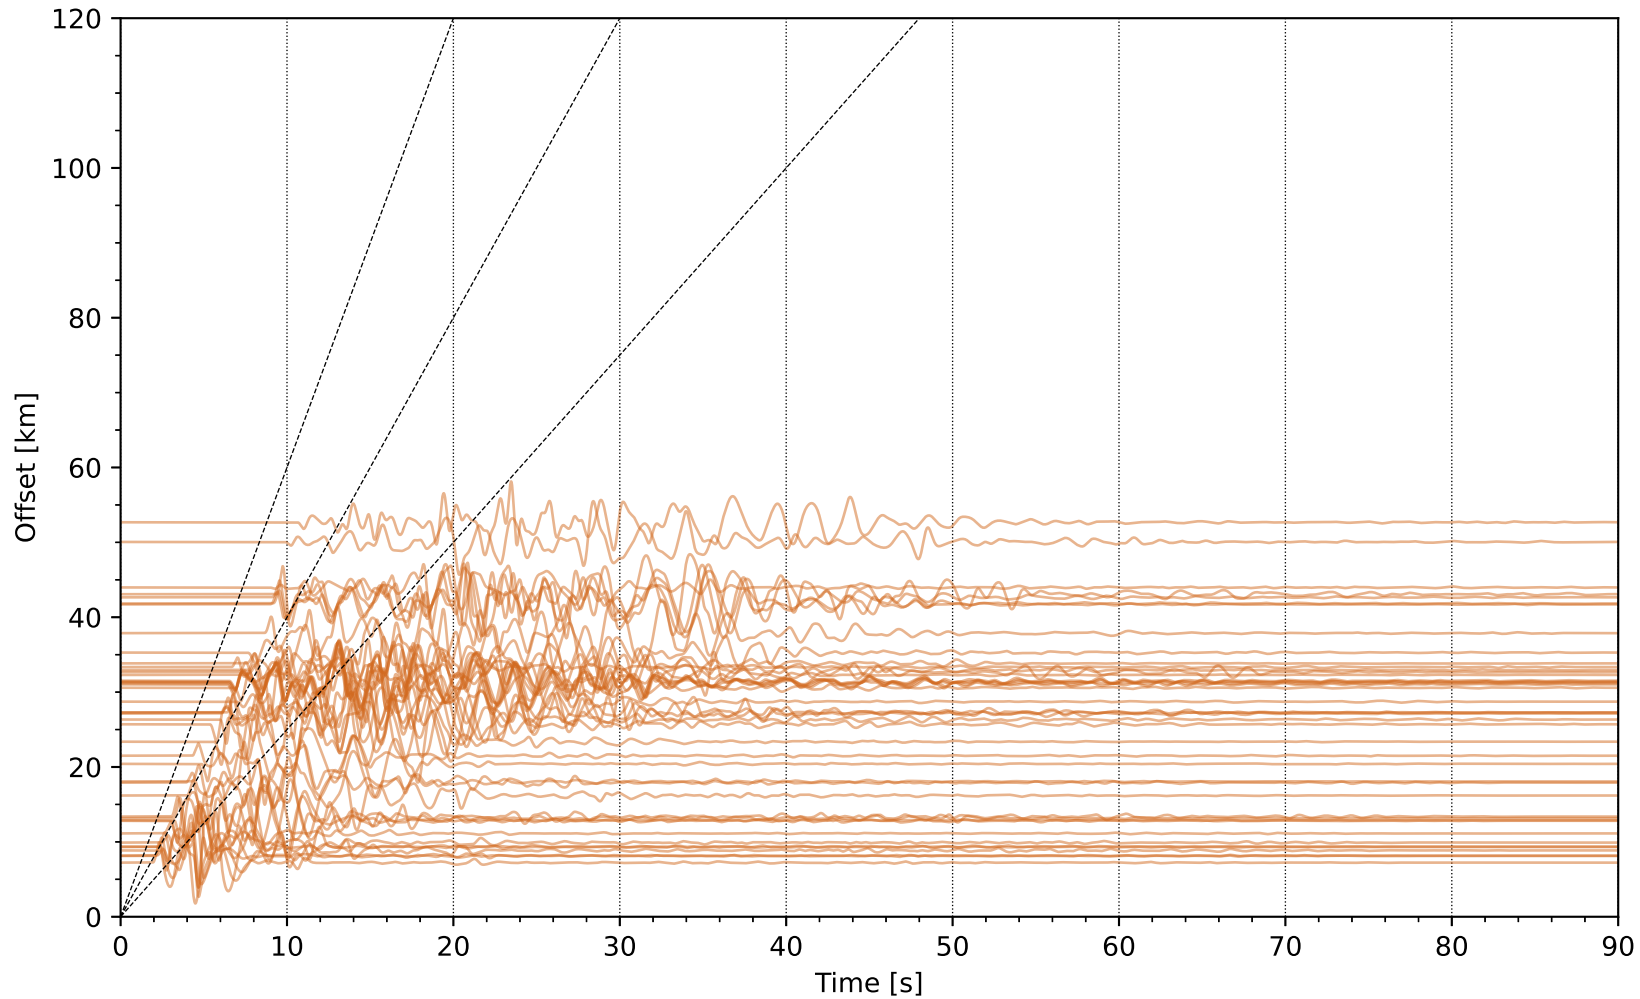

EventA uwsm1 Network: NP [HSZ] - (35 traces / 2006-03-21T21:41:42.43)

EventB th09sm1 Network: NP [HSZ] - (49 traces / 2006-08-03T03:08:13.16)

EventB uwsm1 Network: NP [HSZ] - (49 traces / 2006-08-03T03:08:13.16)

EventD uwsm1 Network: NP [HSZ] - (44 traces / 2007-07-20T11:42:22.5)

EventE usgs_v21_1 Network: NP [HSZ] - (61 traces / 2008-09-06T04:00:15.65)

EventF th09sm1 Network: NP [HSZ] - (112 traces / 2010-01-07T18:09:35.28)