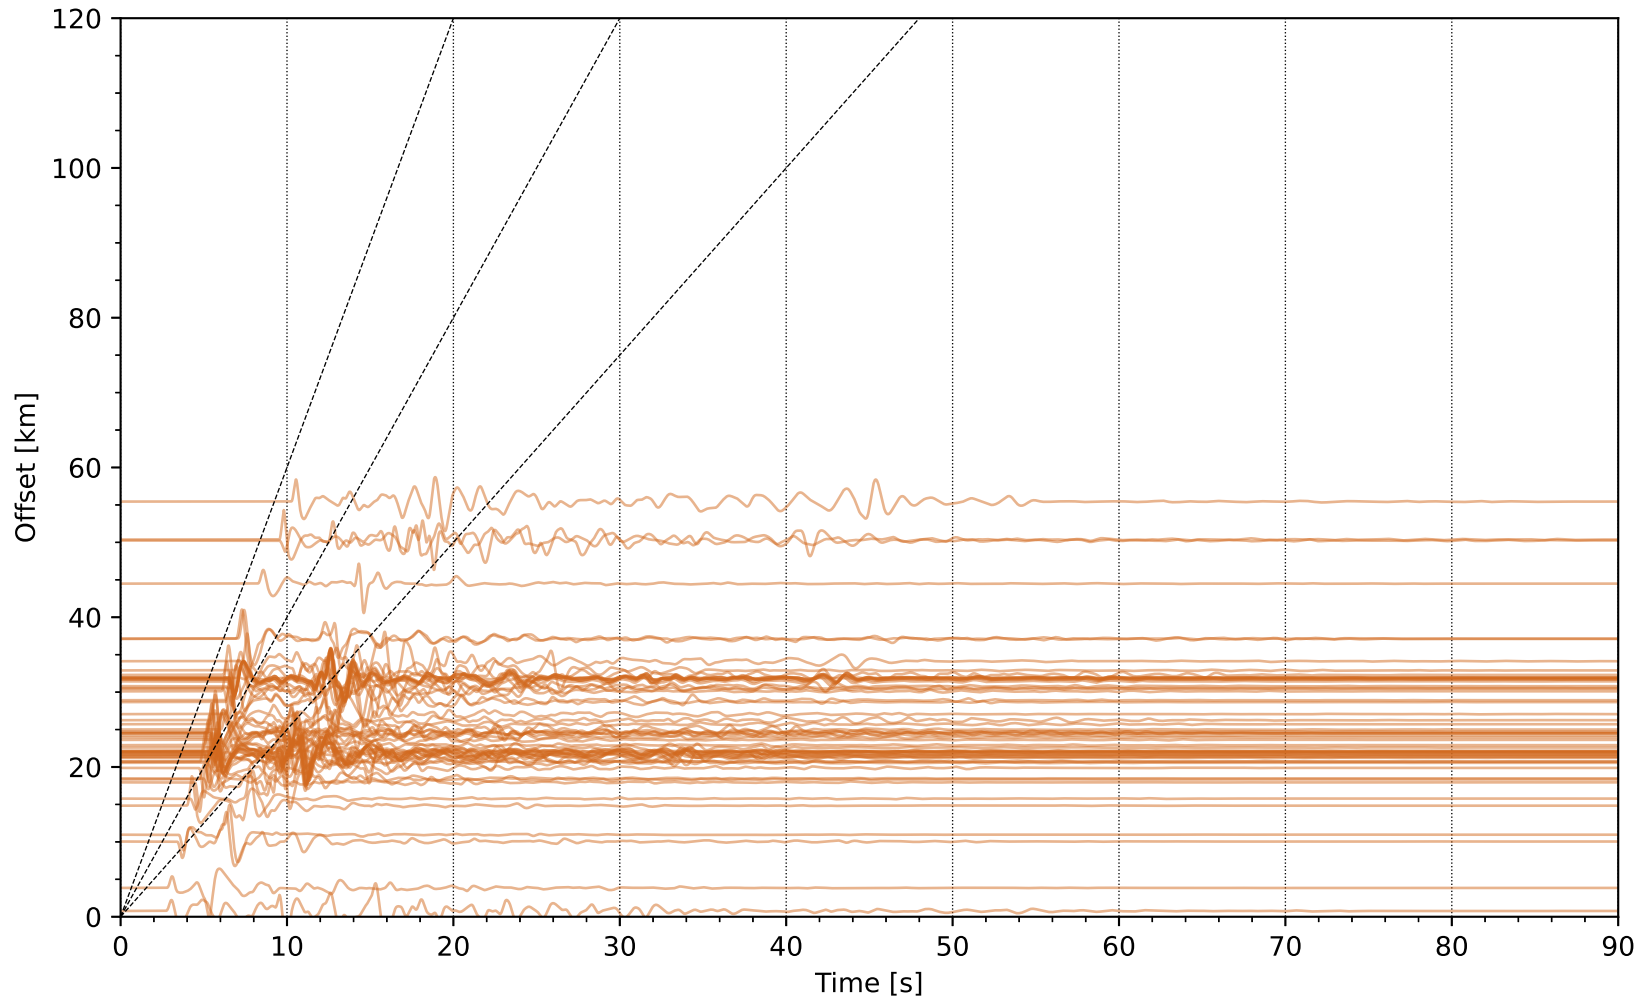

EventA uwsm1 Network: NP [HSZ] - (35 traces / 2006-03-21T21:41:42.43)

EventB th09sm1 Network: NP [HSZ] - (49 traces / 2006-08-03T03:08:13.16)

EventB uwsm1 Network: NP [HSZ] - (49 traces / 2006-08-03T03:08:13.16)

EventD uwsm1 Network: NP [HSZ] - (44 traces / 2007-07-20T11:42:22.5)

EventE usgs_v21_1 Network: NP [HSZ] - (61 traces / 2008-09-06T04:00:15.65)

EventF th09sm1 Network: NP [HSZ] - (112 traces / 2010-01-07T18:09:35.28)