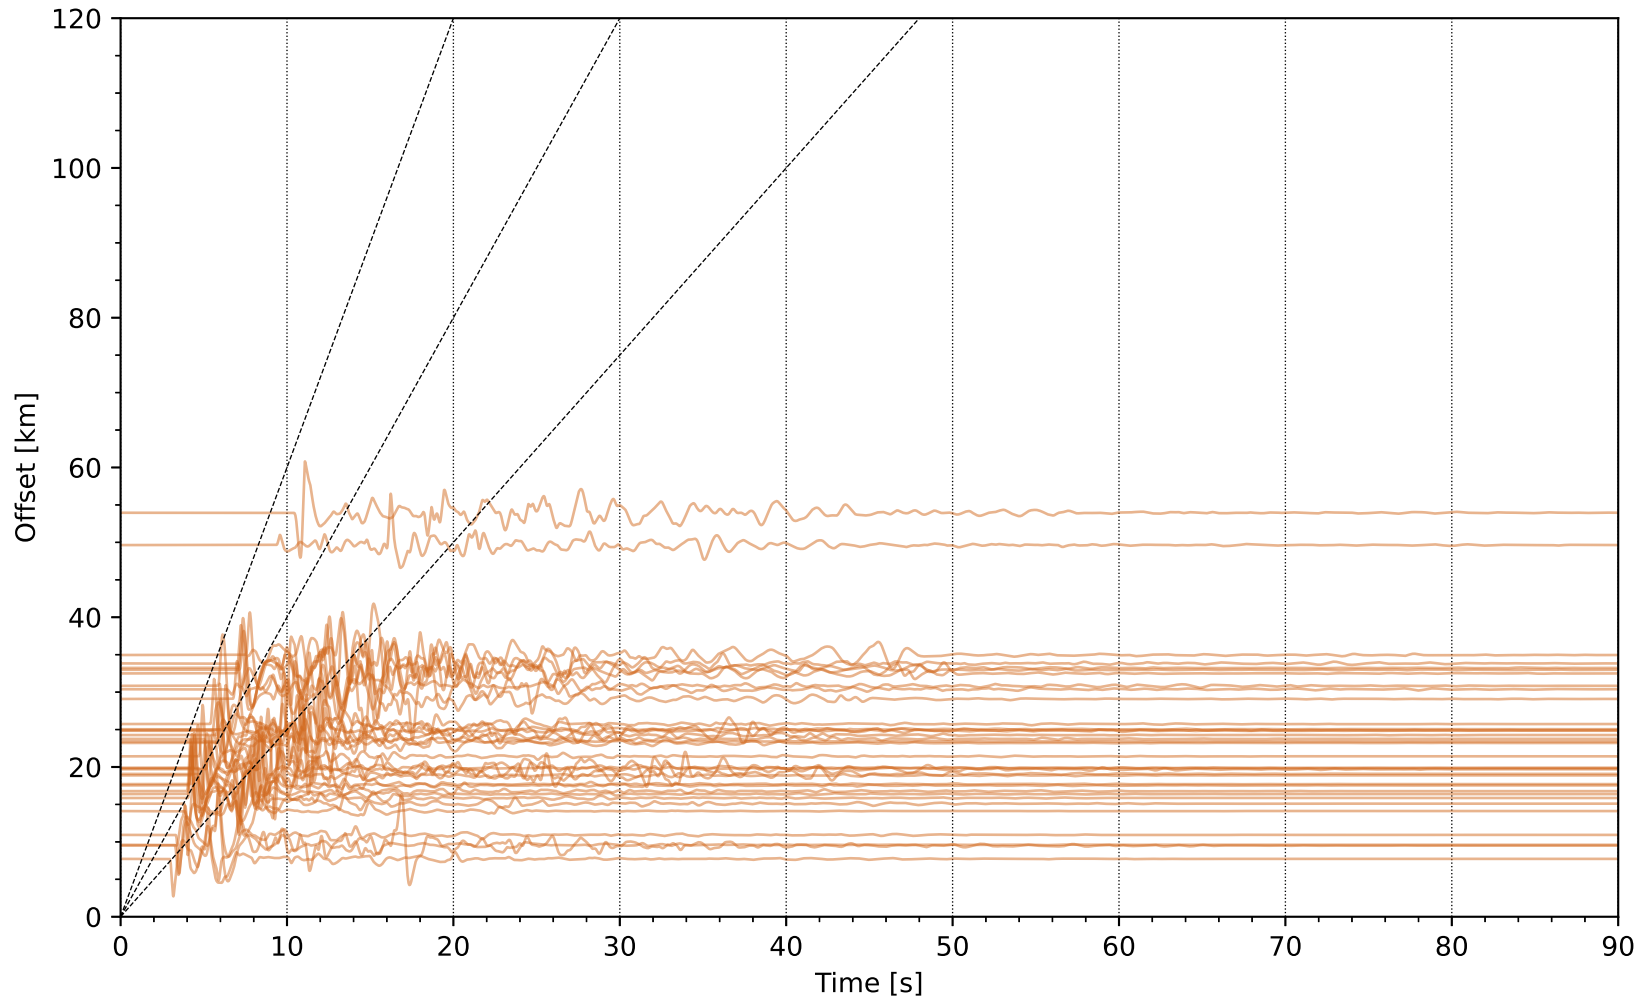

EventA uwsm1 Network: NP [HSZ] - (35 traces / 2006-03-21T21:41:42.43)

EventB th09sm1 Network: NP [HSZ] - (49 traces / 2006-08-03T03:08:13.16)

EventB uwsm1 Network: NP [HSZ] - (49 traces / 2006-08-03T03:08:13.16)

EventD uwsm1 Network: NP [HSZ] - (44 traces / 2007-07-20T11:42:22.5)

EventE usgs_v21_1 Network: NP [HSZ] - (61 traces / 2008-09-06T04:00:15.65)

EventF th09sm1 Network: NP [HSZ] - (112 traces / 2010-01-07T18:09:35.28)

EventF uwsm1 Network: NP [HSZ] - (112 traces / 2010-01-07T18:09:35.28)

Eventl uwsm1 Network: NP [HSZ] - (117 traces / 2011-10-21T03:16:05.31)

Event| usgs_v21_1 Network: NP [HSZ] - (120 traces / 2011-10-27T12:36:44.48)