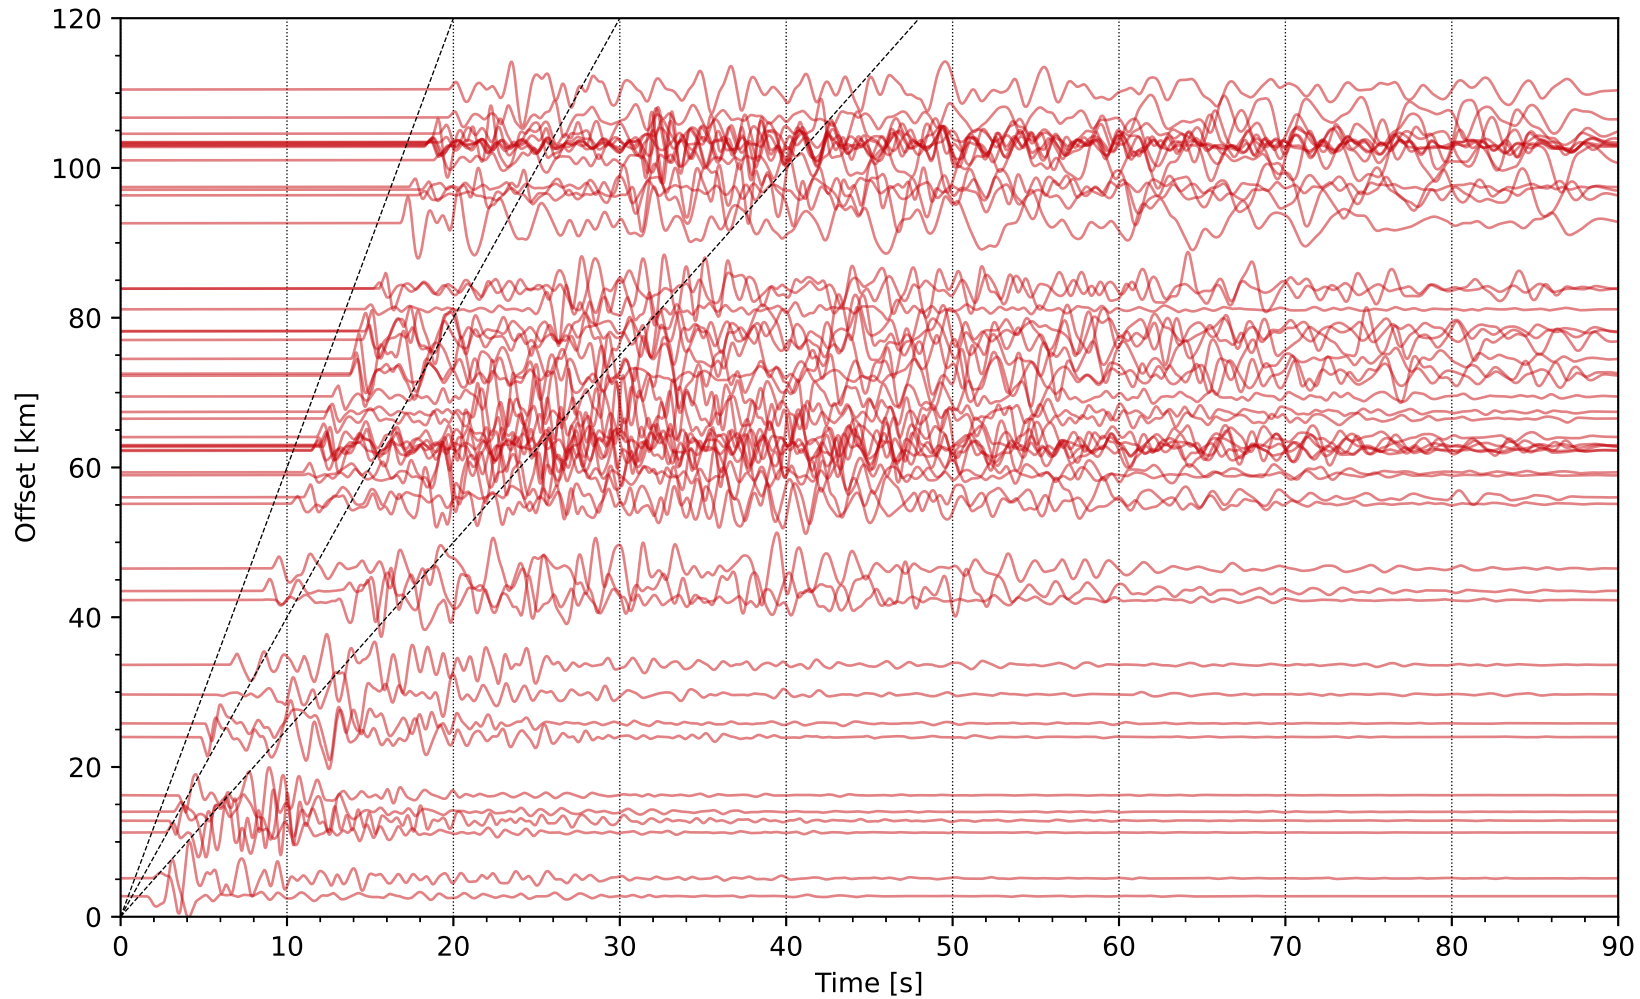

EventA uwsm1 Network: NP [HSZ] - (35 traces / 2006-03-21T21:41:42.43)

EventB th09sm1 Network: NP [HSZ] - (49 traces / 2006-08-03T03:08:13.16)

EventB uwsm1 Network: NP [HSZ] - (49 traces / 2006-08-03T03:08:13.16)

EventD uwsm1 Network: NP [HSZ] - (44 traces / 2007-07-20T11:42:22.5)

EventE usgs_v21_1 Network: NP [HSZ] - (61 traces / 2008-09-06T04:00:15.65)

EventF th09sm1 Network: NP [HSZ] - (112 traces / 2010-01-07T18:09:35.28)