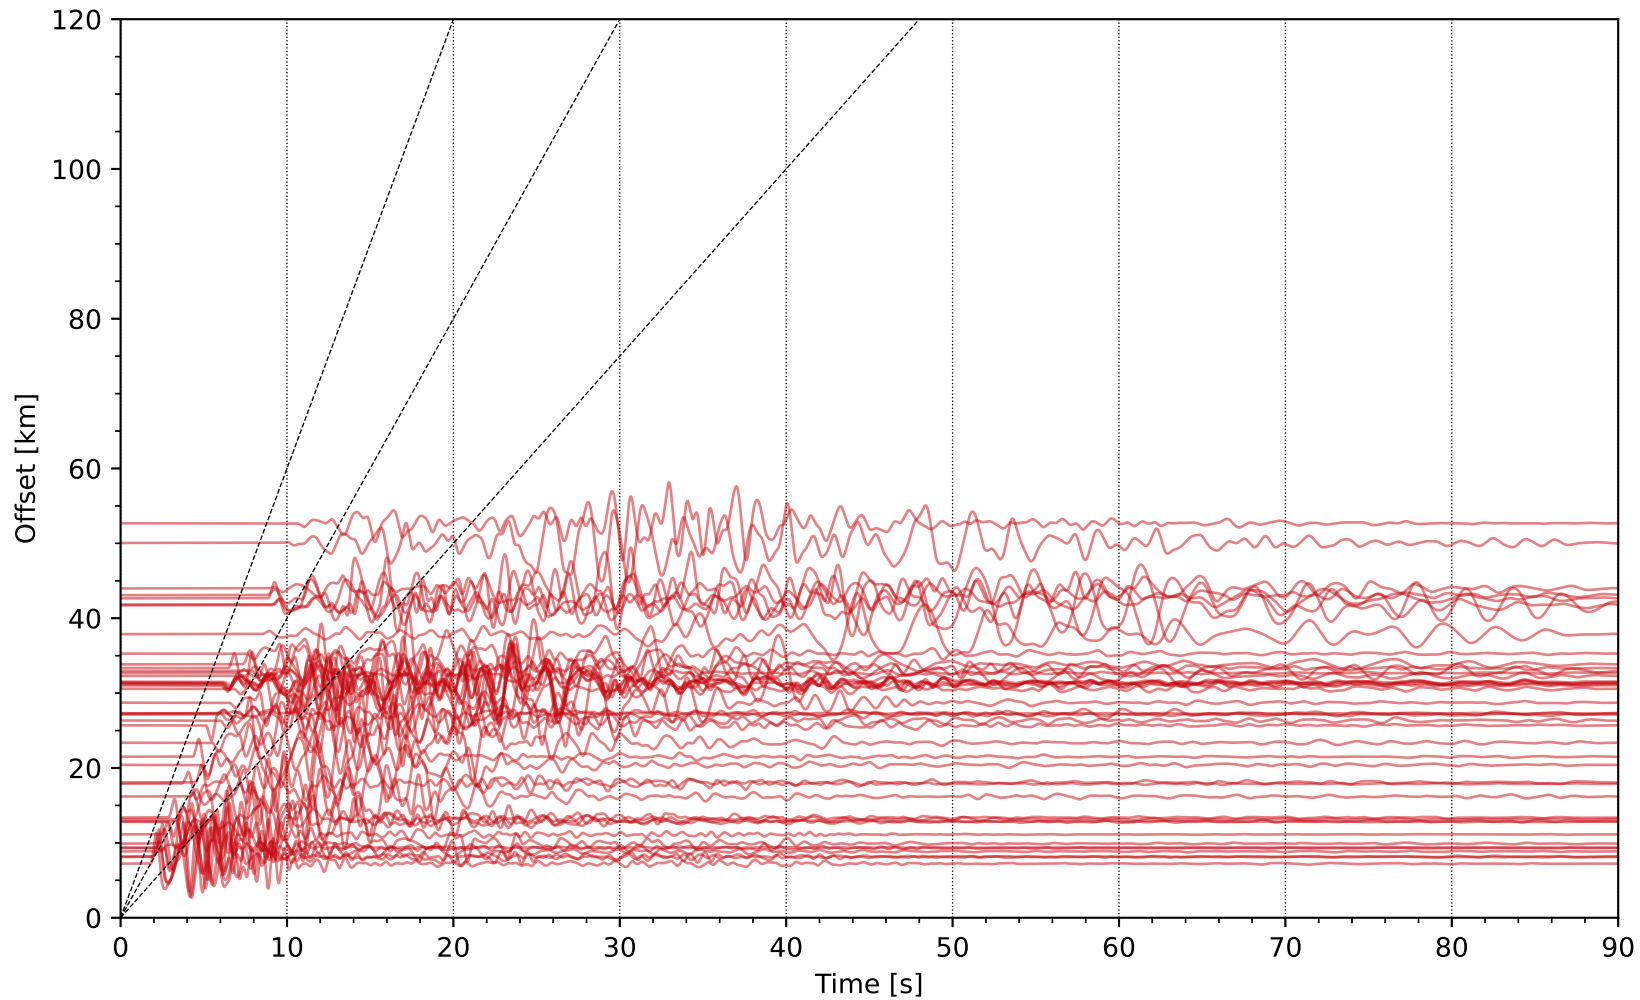

EventA uwsm1 Network: NP [HSZ] - (35 traces / 2006-03-21T21:41:42.43)

EventB th09sm1 Network: NP [HSZ] - (49 traces / 2006-08-03T03:08:13.16)

EventB uwsm1 Network: NP [HSZ] - (49 traces / 2006-08-03T03:08:13.16)

EventD uwsm1 Network: NP [HSZ] - (44 traces / 2007-07-20T11:42:22.5)

EventE usgs_v21_1 Network: NP [HSZ] - (61 traces / 2008-09-06T04:00:15.65)

EventF th09sm1 Network: NP [HSZ] - (112 traces / 2010-01-07T18:09:35.28)