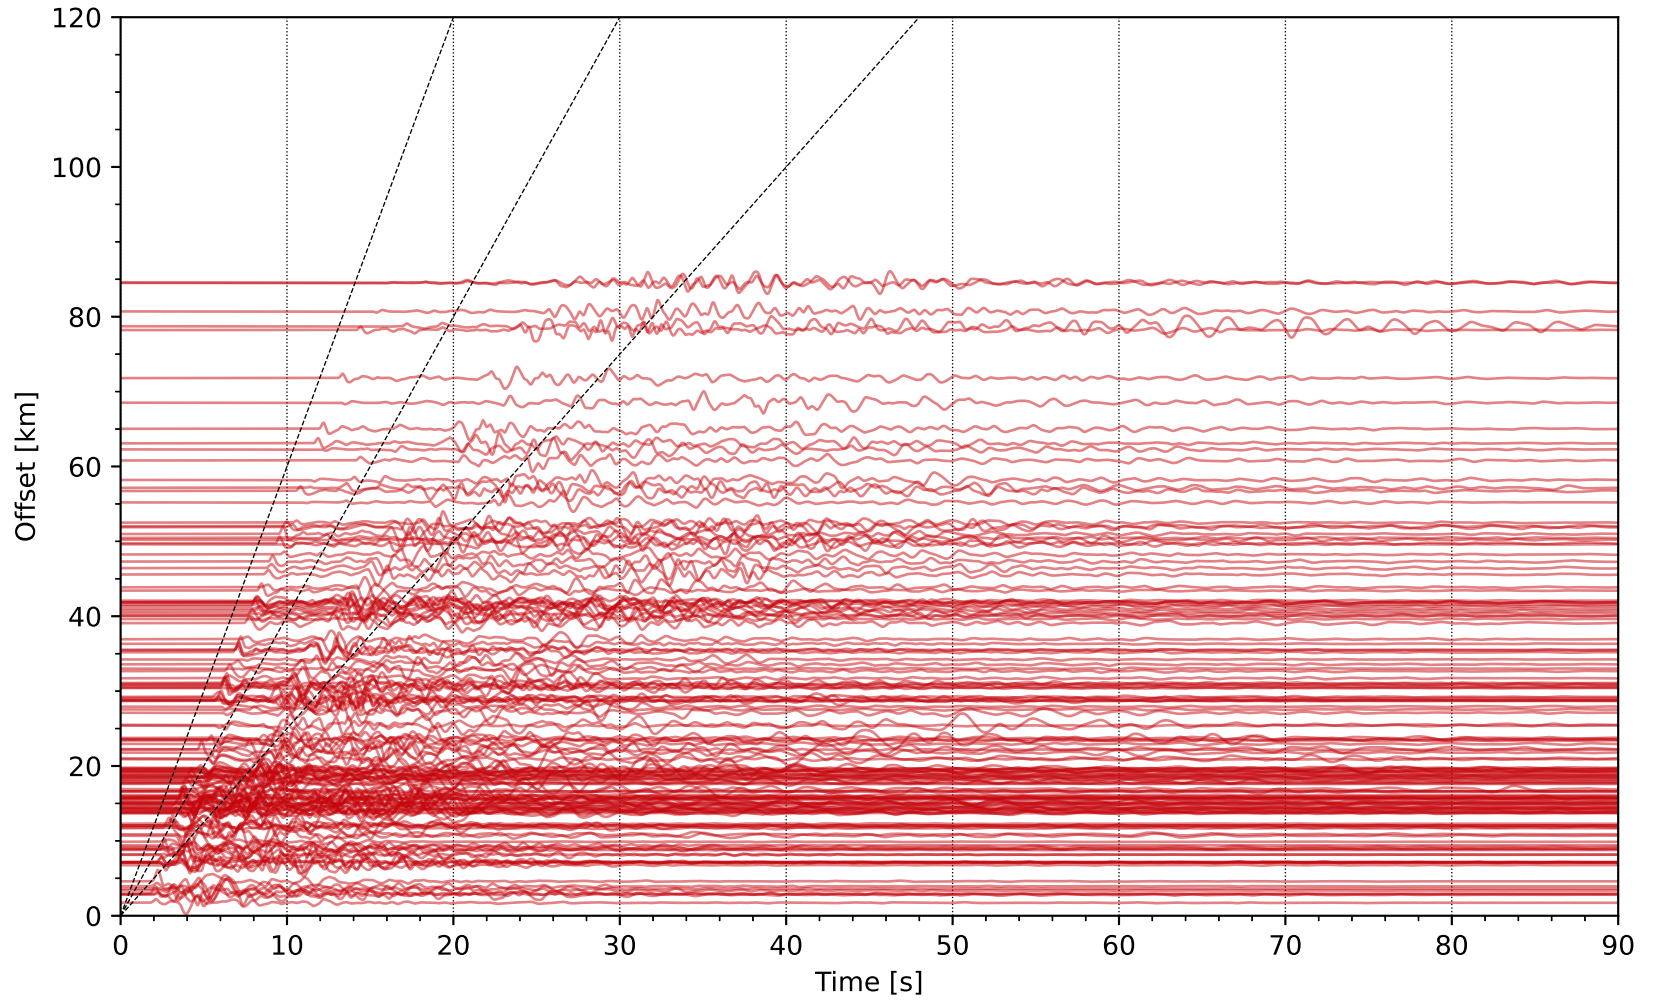

Event] uwsm1 Network: NP [HSZ] - (120 traces / 2011-10-27T12:36:44.48)

EventN uwsm1 Network: NP [HSZ] - (158 traces / 2015-07-21T09:41:14.46)

EventO uwsm1 Network: NP [HSZ] - (156 traces / 2015-08-17T13:49:17.32)