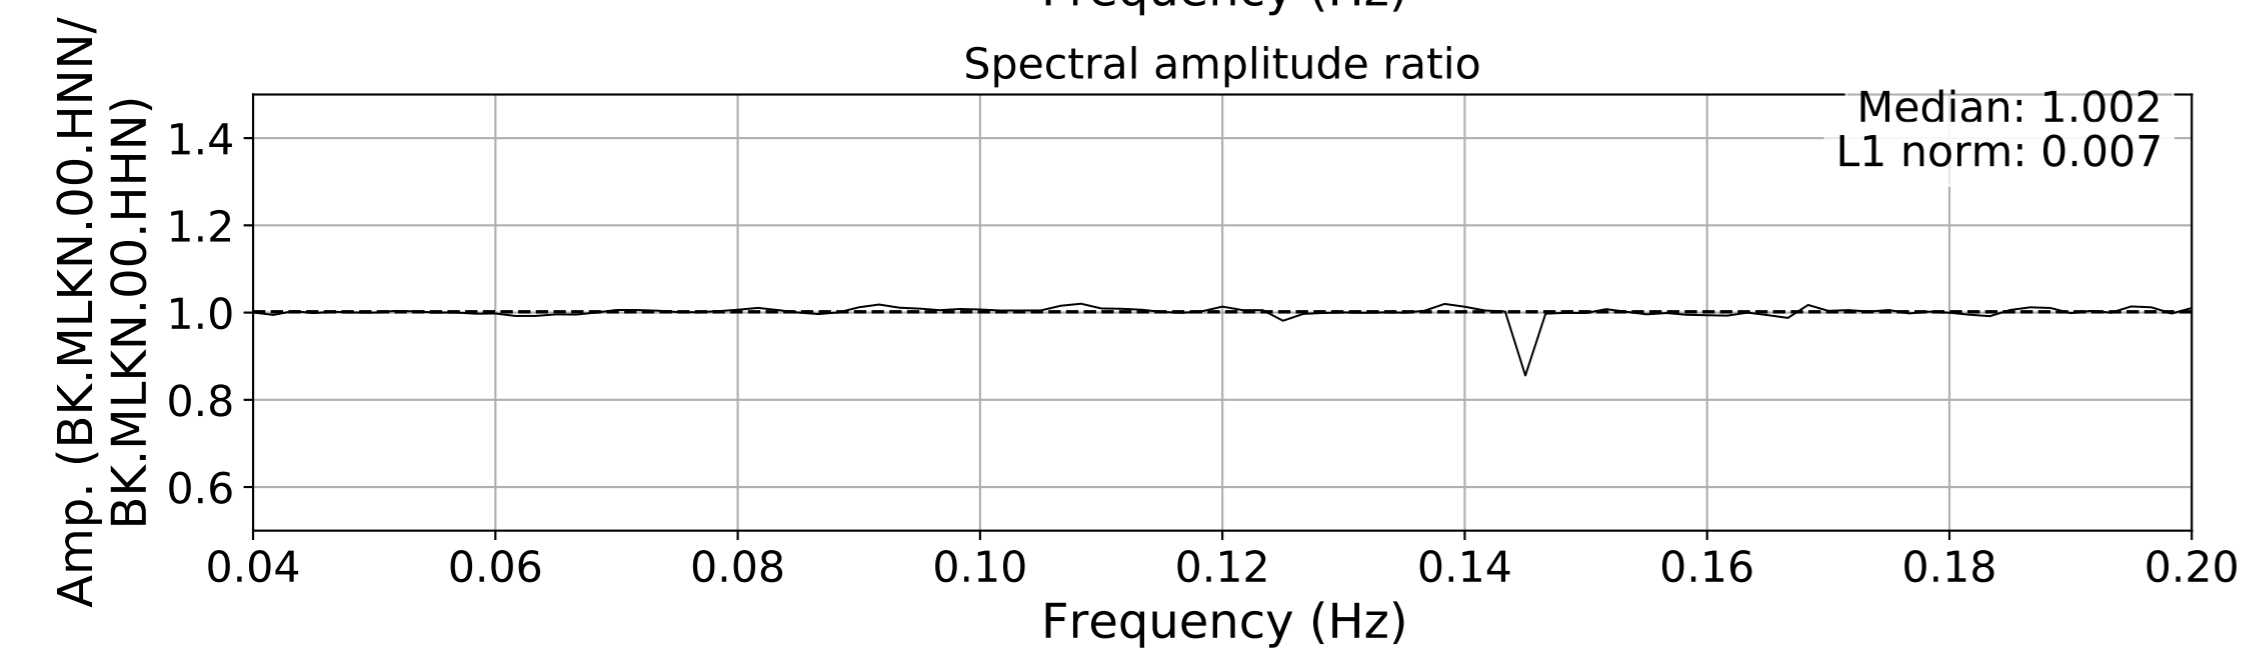

2024.340.184421_M7.0_nc75095651
Origin Time:2024-12-05T18:44:21.110000Z USGS event-id:nc75095651
M7.0 2024 Offshore Cape Mendocino, California Earthquake

2024.340.184421_M7.0_nc75095651
Origin Time:2024-12-05T18:44:21.110000Z USGS event-id:nc75095651
M7.0 2024 Offshore Cape Mendocino, California Earthquake

2024.340.184421_M7.0_nc75095651
Origin Time:2024-12-05T18:44:21.110000Z USGS event-id:nc75095651
M7.0 2024 Offshore Cape Mendocino, California Earthquake