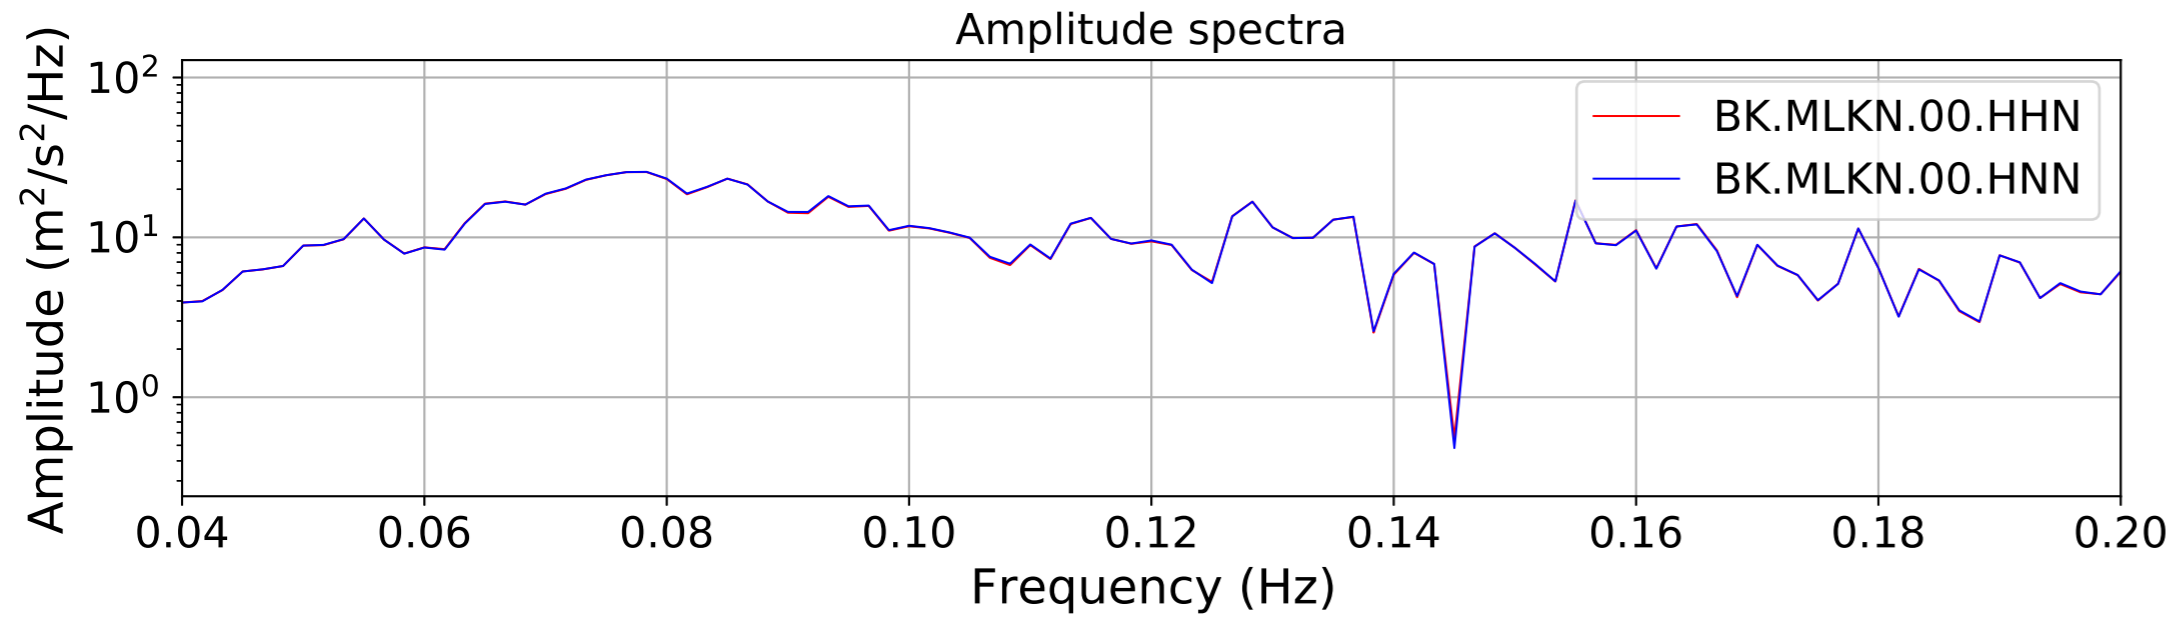

2024.340.184421_M7.0_nc75095651
Origin Time:2024-12-05T18:44:21.110000Z USGS event-id:nc75095651
M7.0 2024 Offshore Cape Mendocino, California Earthquake

2024.340.184421_M7.0_nc75095651
Origin Time:2024-12-05T18:44:21.110000Z USGS event-id:nc75095651
M7.0 2024 Offshore Cape Mendocino, California Earthquake

2024.340.184421_M7.0_nc75095651
Origin Time:2024-12-05T18:44:21.110000Z USGS event-id:nc75095651
M7.0 2024 Offshore Cape Mendocino, California Earthquake