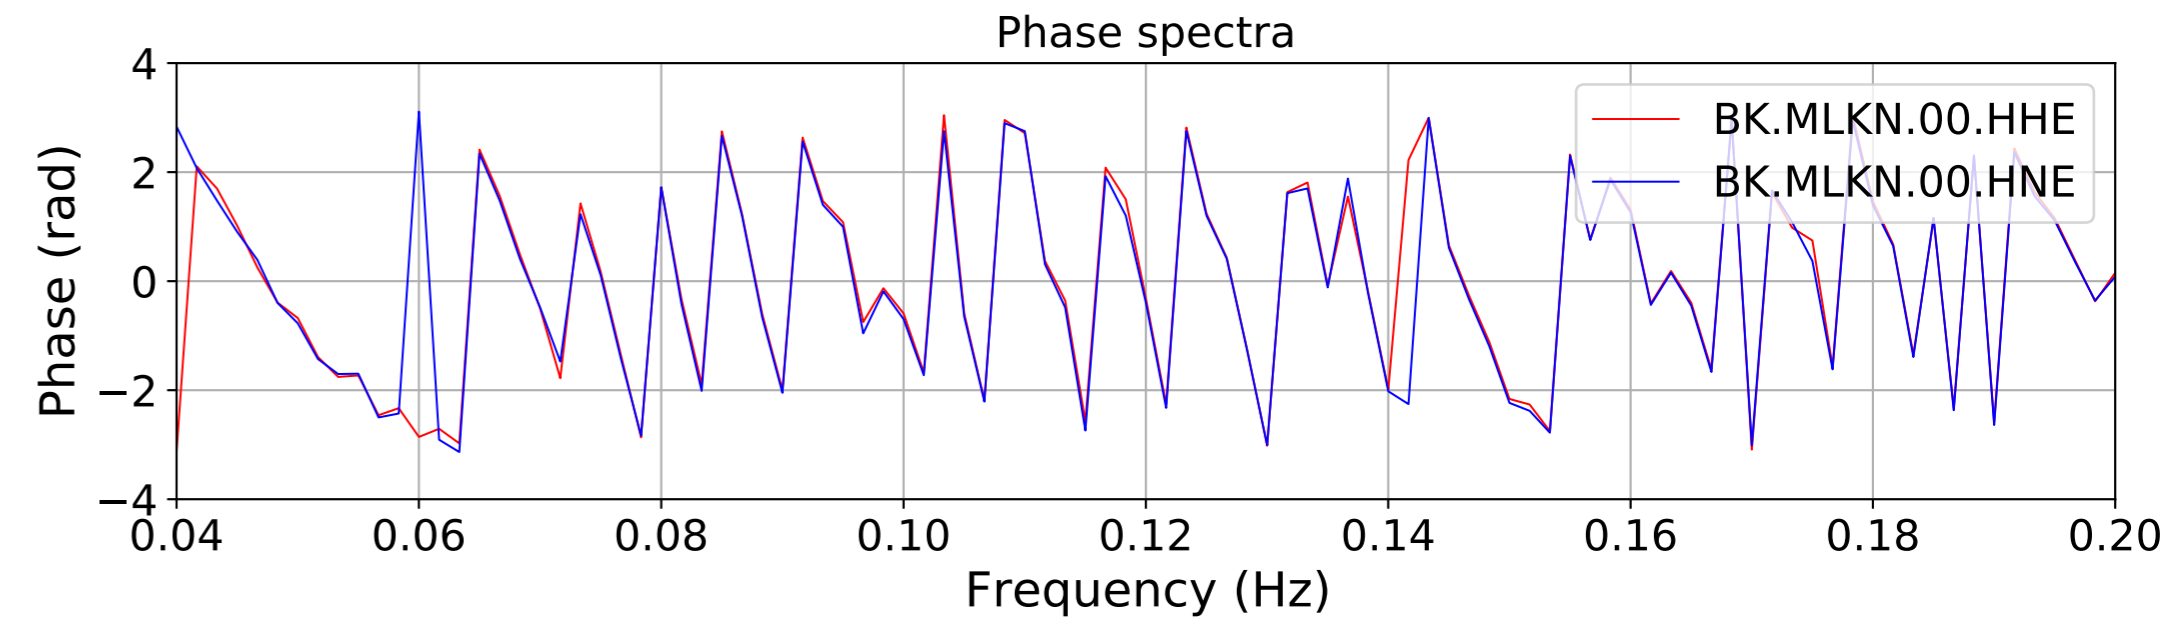

2024.340.184421_M7.0_nc75095651
Origin Time:2024-12-05T18:44:21.110000Z USGS event-id:nc75095651
M7.0 2024 Offshore Cape Mendocino, California Earthquake

2024.340.184421_M7.0_nc75095651
Origin Time:2024-12-05T18:44:21.110000Z USGS event-id:nc75095651
M7.0 2024 Offshore Cape Mendocino, California Earthquake

2024.340.184421_M7.0_nc75095651
Origin Time:2024-12-05T18:44:21.110000Z USGS event-id:nc75095651
M7.0 2024 Offshore Cape Mendocino, California Earthquake