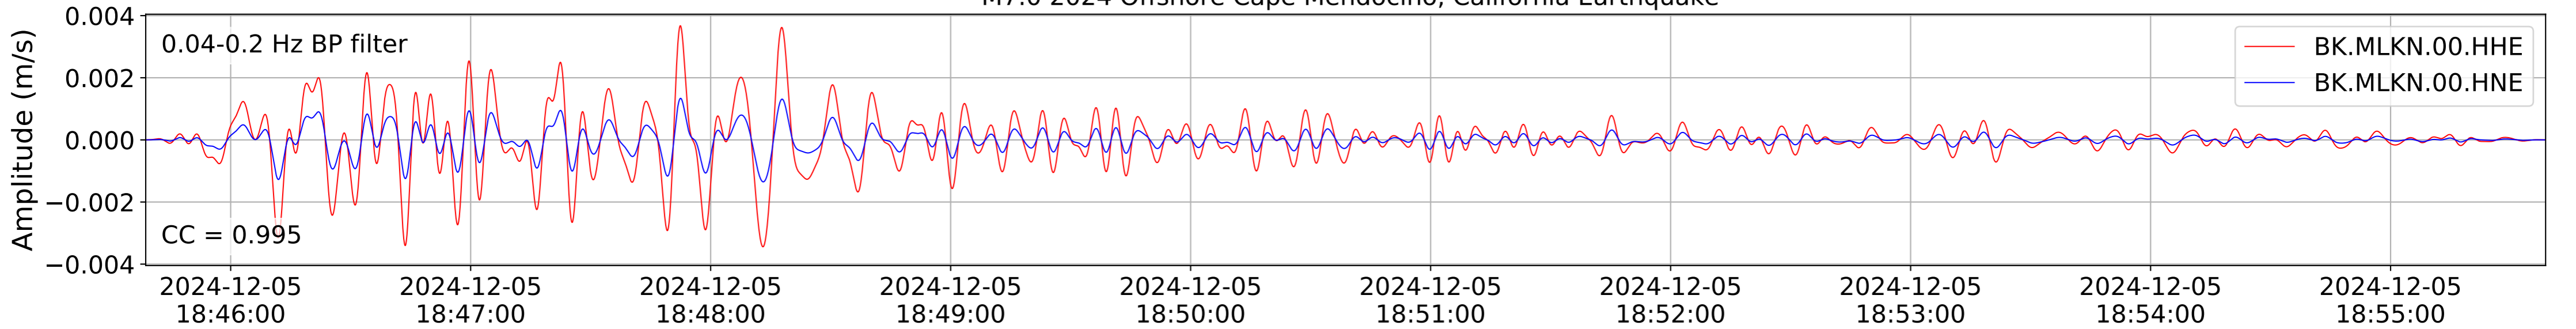

2024.340.184421_M7.0_nc75095651
Origin Time:2024-12-05T18:44:21.110000Z USGS event-id:nc75095651
M7.0 2024 Offshore Cape Mendocino, California Earthquake

2024.340.184421_M7.0_nc75095651
Origin Time:2024-12-05T18:44:21.110000Z USGS event-id:nc75095651
M7.0 2024 Offshore Cape Mendocino, California Earthquake

2024.340.184421_M7.0_nc75095651
Origin Time:2024-12-05T18:44:21.110000Z USGS event-id:nc75095651
M7.0 2024 Offshore Cape Mendocino, California Earthquake