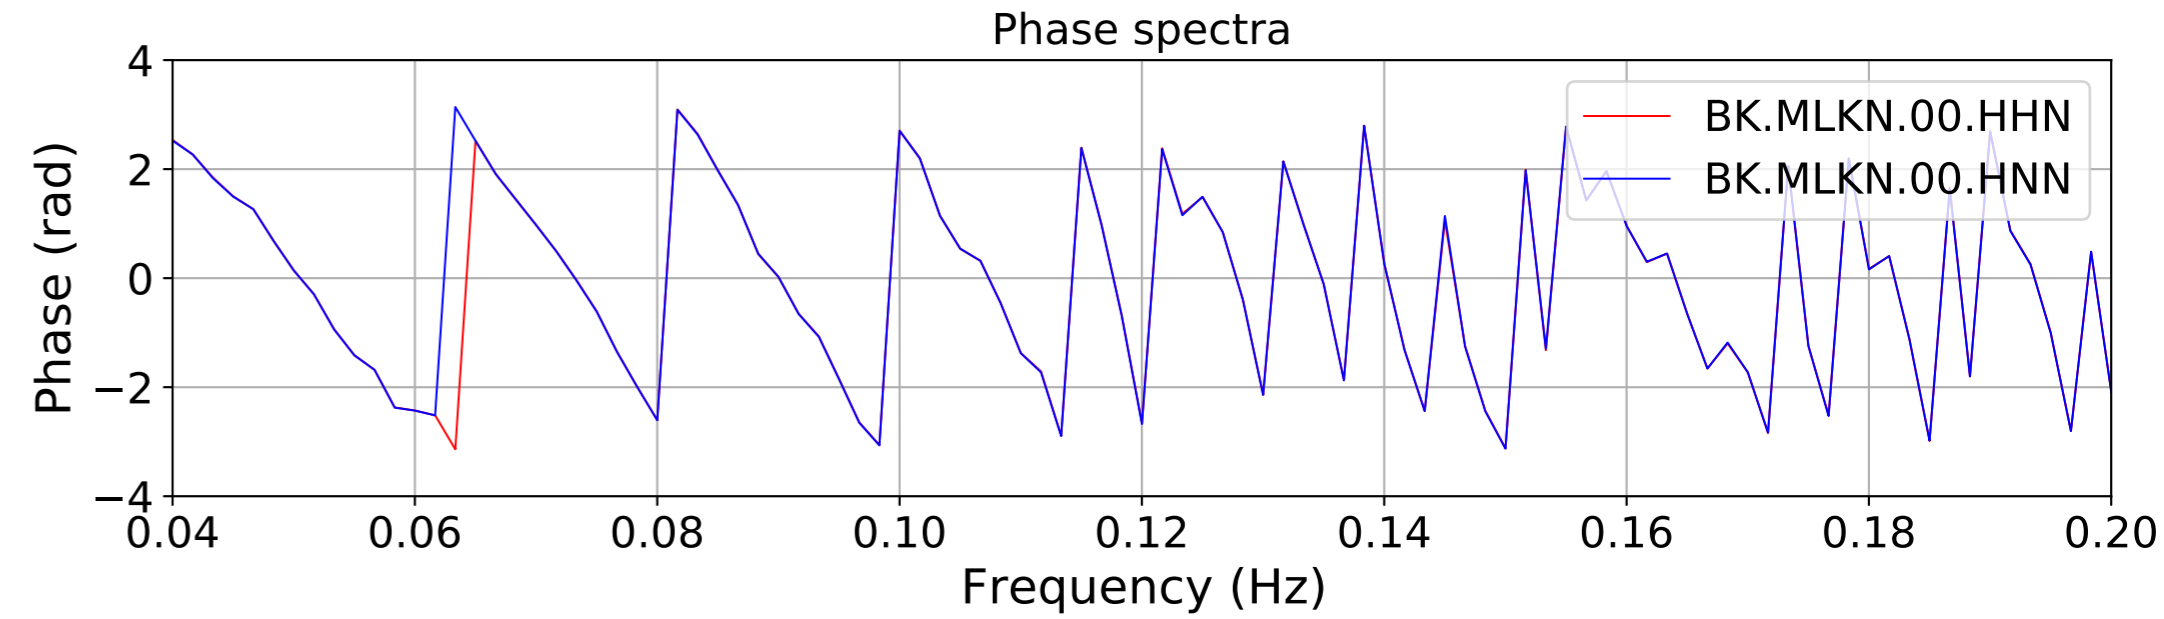

2024.340.184421_M7.0_nc75095651
Origin Time:2024-12-05T18:44:21.110000Z USGS event-id:nc75095651
M7.0 2024 Offshore Cape Mendocino, California Earthquake

2024.340.184421_M7.0_nc75095651
Origin Time:2024-12-05T18:44:21.110000Z USGS event-id:nc75095651
M7.0 2024 Offshore Cape Mendocino, California Earthquake

2024.340.184421_M7.0_nc75095651
Origin Time:2024-12-05T18:44:21.110000Z USGS event-id:nc75095651
M7.0 2024 Offshore Cape Mendocino, California Earthquake