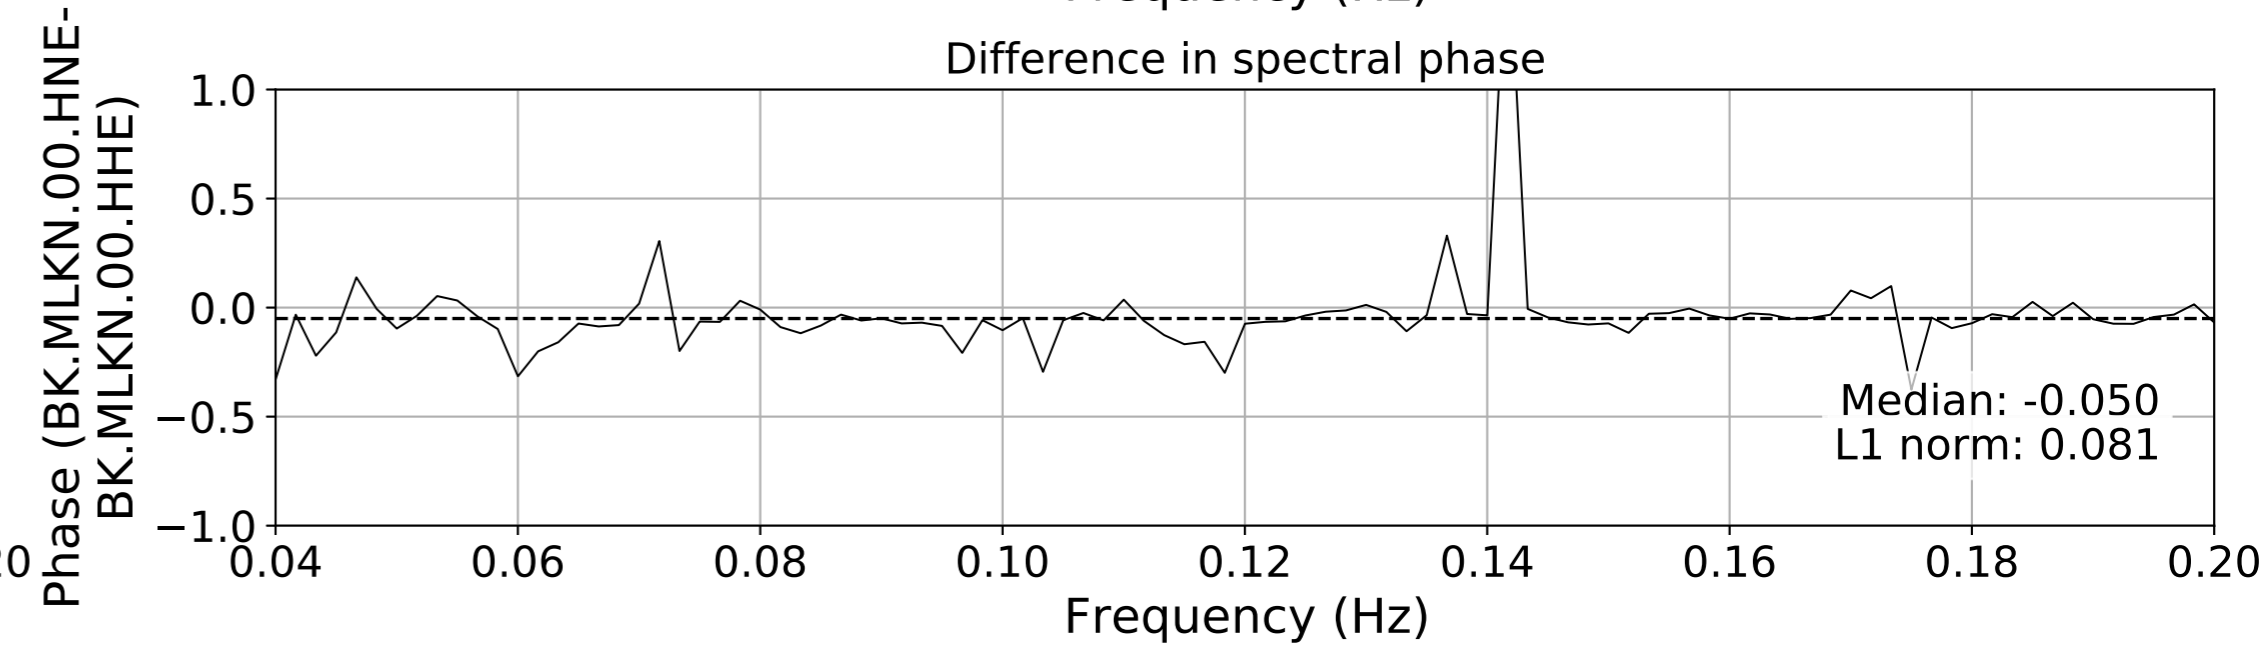

2024.340.184421_M7.0_nc75095651
Origin Time:2024-12-05T18:44:21.110000Z USGS event-id:nc75095651
M7.0 2024 Offshore Cape Mendocino, California Earthquake

2024.340.184421_M7.0_nc75095651
Origin Time:2024-12-05T18:44:21.110000Z USGS event-id:nc75095651
M7.0 2024 Offshore Cape Mendocino, California Earthquake

2024.340.184421_M7.0_nc75095651
Origin Time:2024-12-05T18:44:21.110000Z USGS event-id:nc75095651
M7.0 2024 Offshore Cape Mendocino, California Earthquake