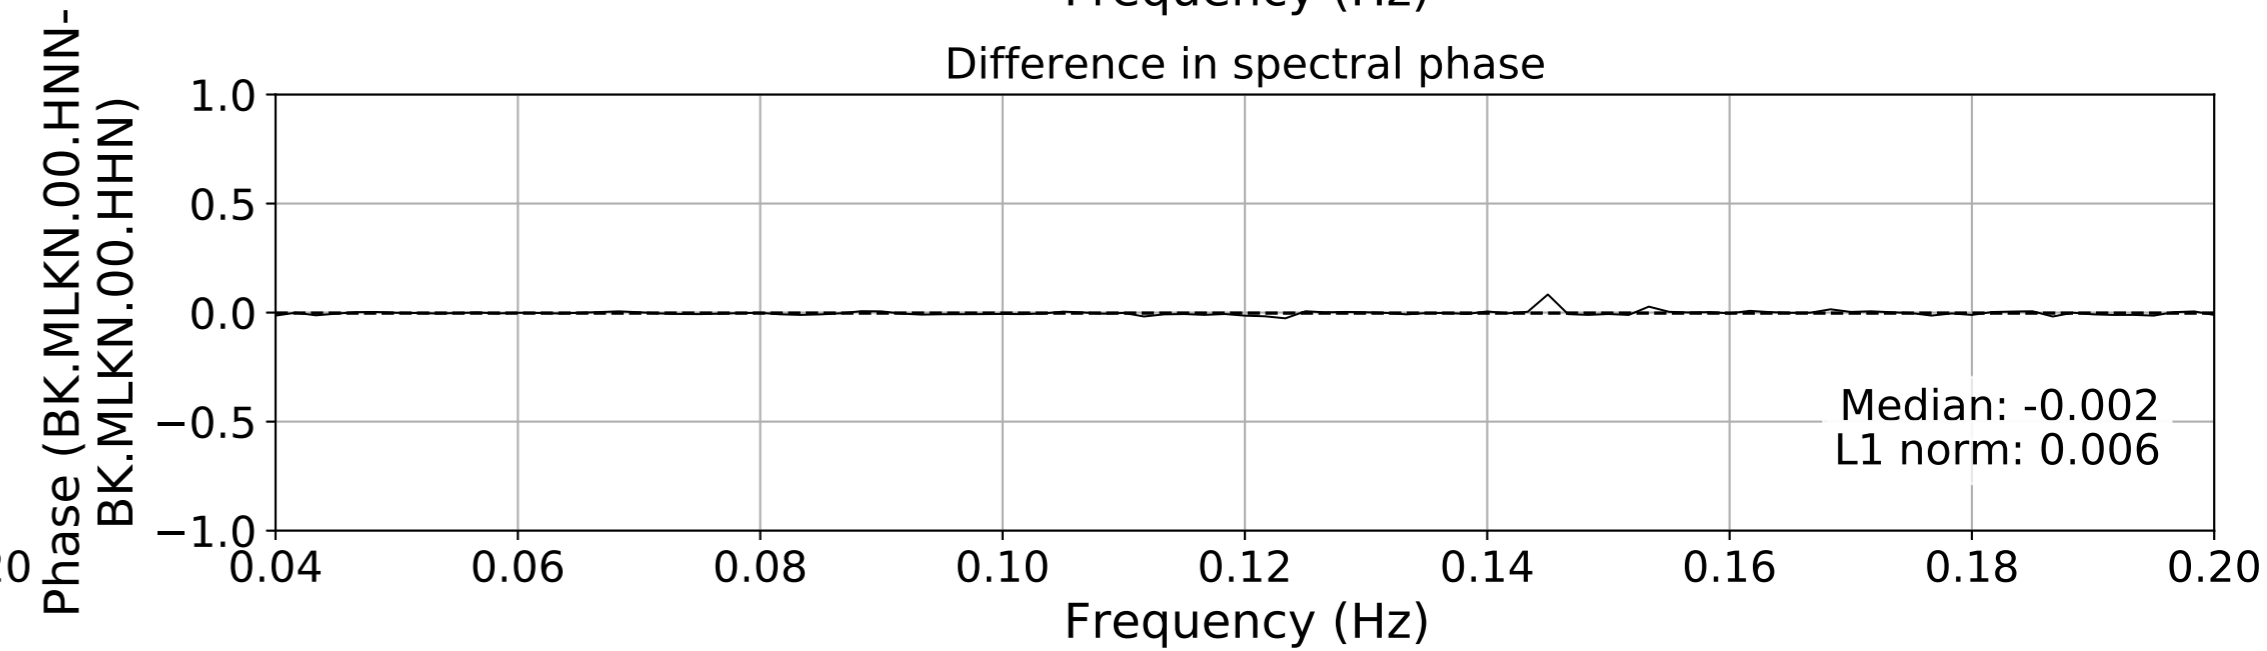

2024.340.184421_M7.0_nc75095651
Origin Time:2024-12-05T18:44:21.110000Z USGS event-id:nc75095651
M7.0 2024 Offshore Cape Mendocino, California Earthquake

2024.340.184421_M7.0_nc75095651
Origin Time:2024-12-05T18:44:21.110000Z USGS event-id:nc75095651
M7.0 2024 Offshore Cape Mendocino, California Earthquake

2024.340.184421_M7.0_nc75095651
Origin Time:2024-12-05T18:44:21.110000Z USGS event-id:nc75095651
M7.0 2024 Offshore Cape Mendocino, California Earthquake