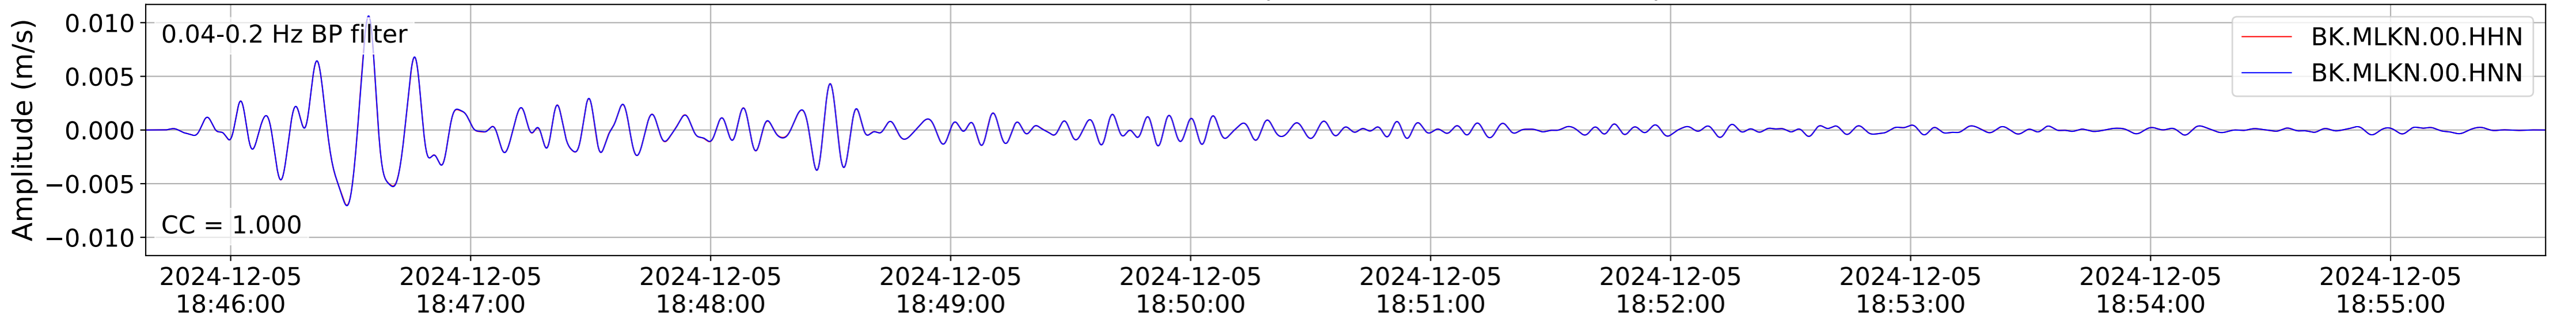

2024.340.184421_M7.0_nc75095651
Origin Time:2024-12-05T18:44:21.110000Z USGS event-id:nc75095651
M7.0 2024 Offshore Cape Mendocino, California Earthquake

2024.340.184421_M7.0_nc75095651
Origin Time:2024-12-05T18:44:21.110000Z USGS event-id:nc75095651
M7.0 2024 Offshore Cape Mendocino, California Earthquake

2024.340.184421_M7.0_nc75095651
Origin Time:2024-12-05T18:44:21.110000Z USGS event-id:nc75095651
M7.0 2024 Offshore Cape Mendocino, California Earthquake