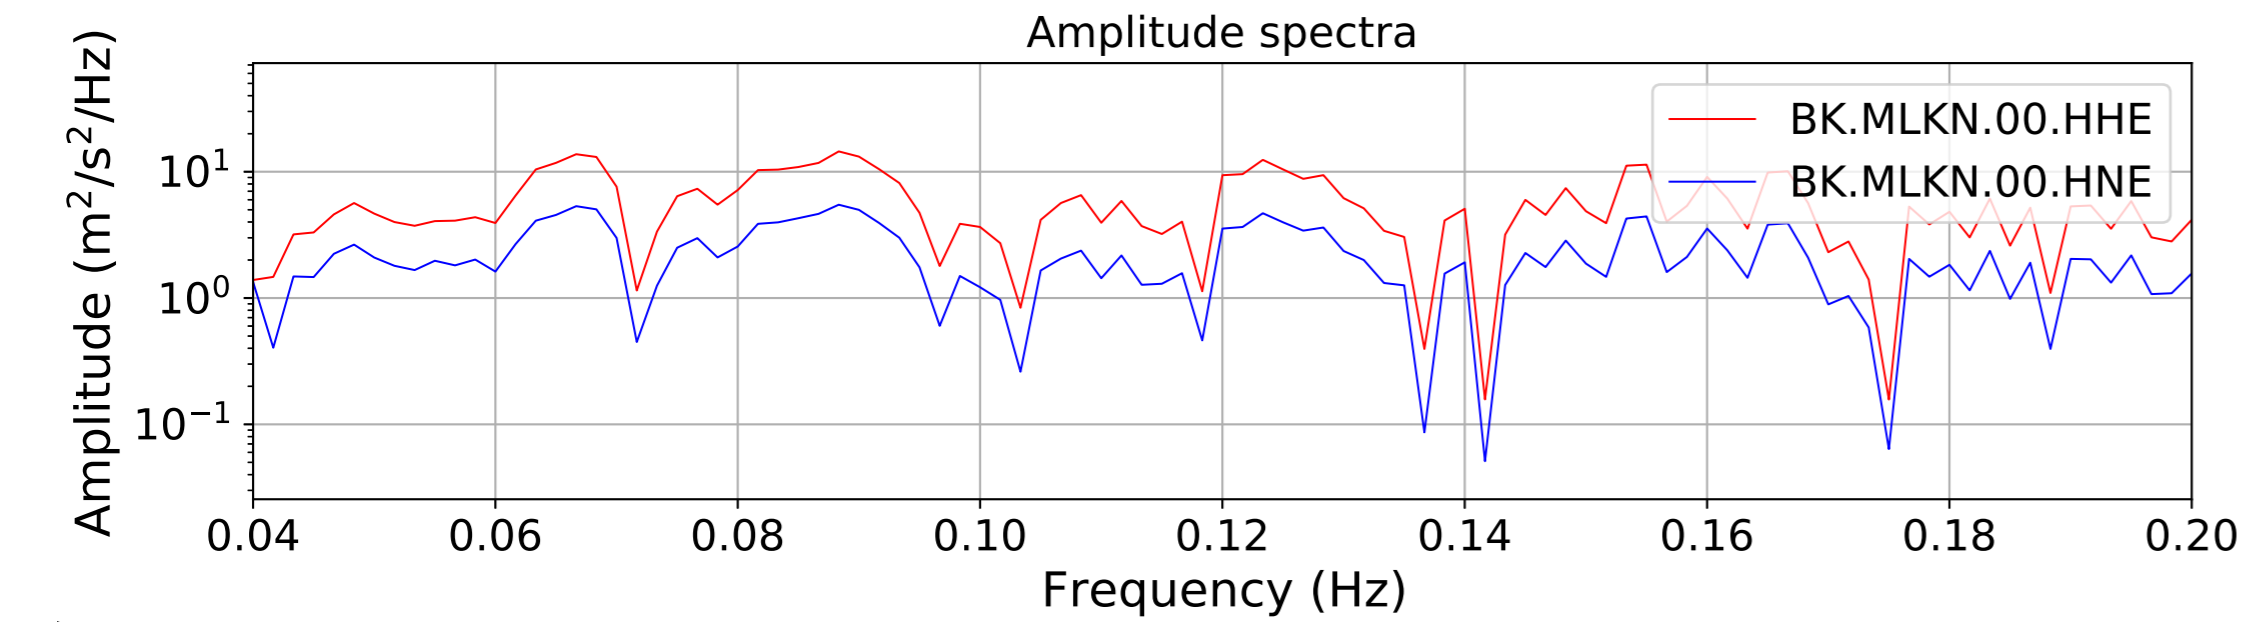

2024.340.184421_M7.0_nc75095651
Origin Time:2024-12-05T18:44:21.110000Z USGS event-id:nc75095651
M7.0 2024 Offshore Cape Mendocino, California Earthquake

2024.340.184421_M7.0_nc75095651
Origin Time:2024-12-05T18:44:21.110000Z USGS event-id:nc75095651
M7.0 2024 Offshore Cape Mendocino, California Earthquake

2024.340.184421_M7.0_nc75095651
Origin Time:2024-12-05T18:44:21.110000Z USGS event-id:nc75095651
M7.0 2024 Offshore Cape Mendocino, California Earthquake