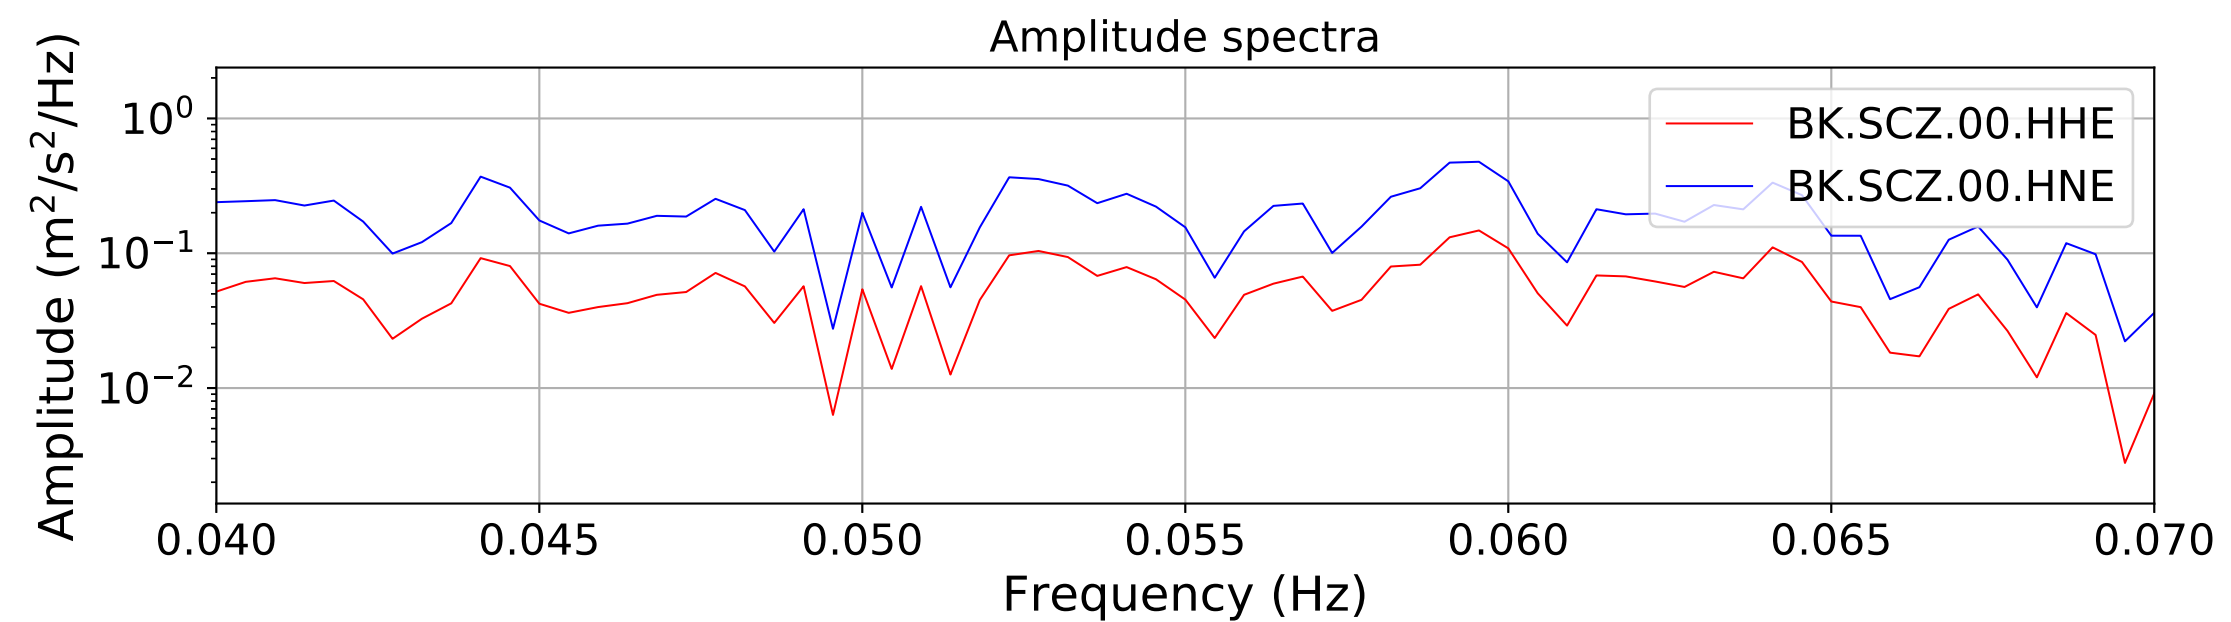

2024.180.053637_M7.2_us6000n8tq
Origin Time:2024-06-28T05:36:37.658000Z USGS event-id:us6000n8tq
M7.2 8 km W of Atiquipa, Peru

2024.180.053637_M7.2_us6000n8tq
Origin Time:2024-06-28T05:36:37.658000Z USGS event-id:us6000n8tq
M7.2 8 km W of Atiquipa, Peru

2024.180.053637_M7.2_us6000n8tq
Origin Time:2024-06-28T05:36:37.658000Z USGS event-id:us6000n8tq
M7.2 8 km W of Atiquipa, Peru

2024.180.053637 M7.2_us6000n8tq
Origin Time:2024-06-28T05:36:37.658000Z USGS event-id:us6000n8tq
M7.2 8 km W of Atiquipa, Peru

2024.180.053637 M7.2_us6000n8tq
Origin Time:2024-06-28T05:36:37.658000Z USGS event-id:us6000n8tq
M7.2 8 km W of Atiquipa, Peru

2024.180.053637 M7.2_us6000n8tq
Origin Time:2024-06-28T05:36:37.658000Z USGS event-id:us6000n8tq
M7.2 8 km W of Atiquipa, Peru