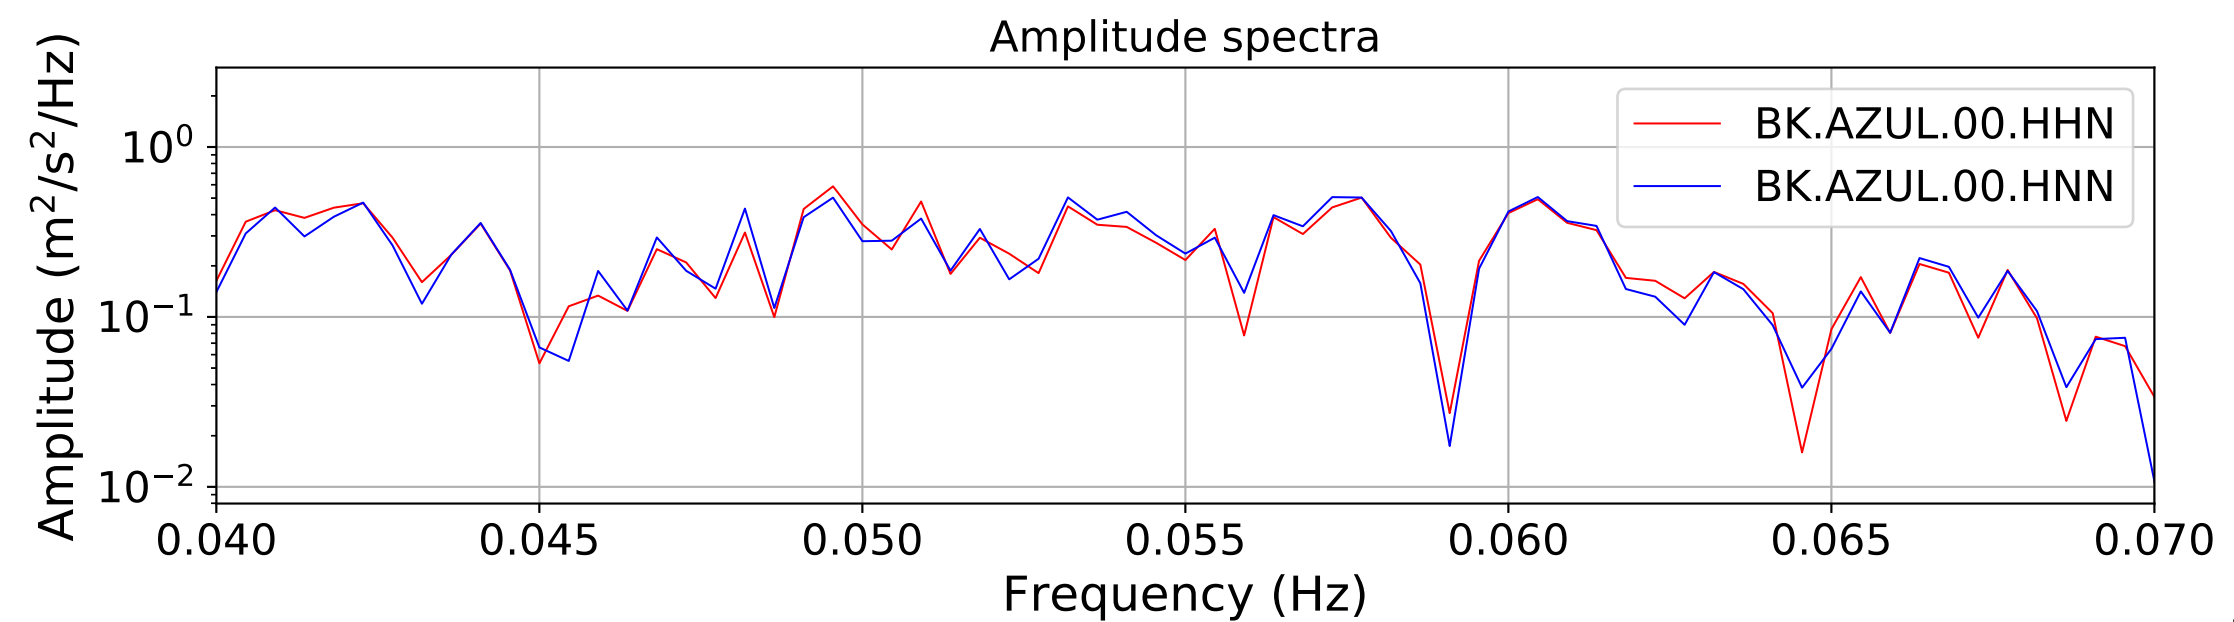

2024.180.053637_M7.2_us6000n8tq
Origin Time:2024-06-28T05:36:37.658000Z USGS event-id:us6000n8tq
M7.2 8 km W of Atiquipa, Peru

2024.180.053637_M7.2_us6000n8tq
Origin Time:2024-06-28T05:36:37.658000Z USGS event-id:us6000n8tq
M7.2 8 km W of Atiquipa, Peru

2024.180.053637_M7.2_us6000n8tq
Origin Time:2024-06-28T05:36:37.658000Z USGS event-id:us6000n8tq
M7.2 8 km W of Atiquipa, Peru

2024.180.053637 M7.2_us6000n8tq
Origin Time:2024-06-28T05:36:37.658000Z USGS event-id:us6000n8tq
M7.2 8 km W of Atiquipa, Peru

2024.180.053637 M7.2_us6000n8tq
Origin Time:2024-06-28T05:36:37.658000Z USGS event-id:us6000n8tq
M7.2 8 km W of Atiquipa, Peru

2024.180.053637 M7.2_us6000n8tq
Origin Time:2024-06-28T05:36:37.658000Z USGS event-id:us6000n8tq
M7.2 8 km W of Atiquipa, Peru