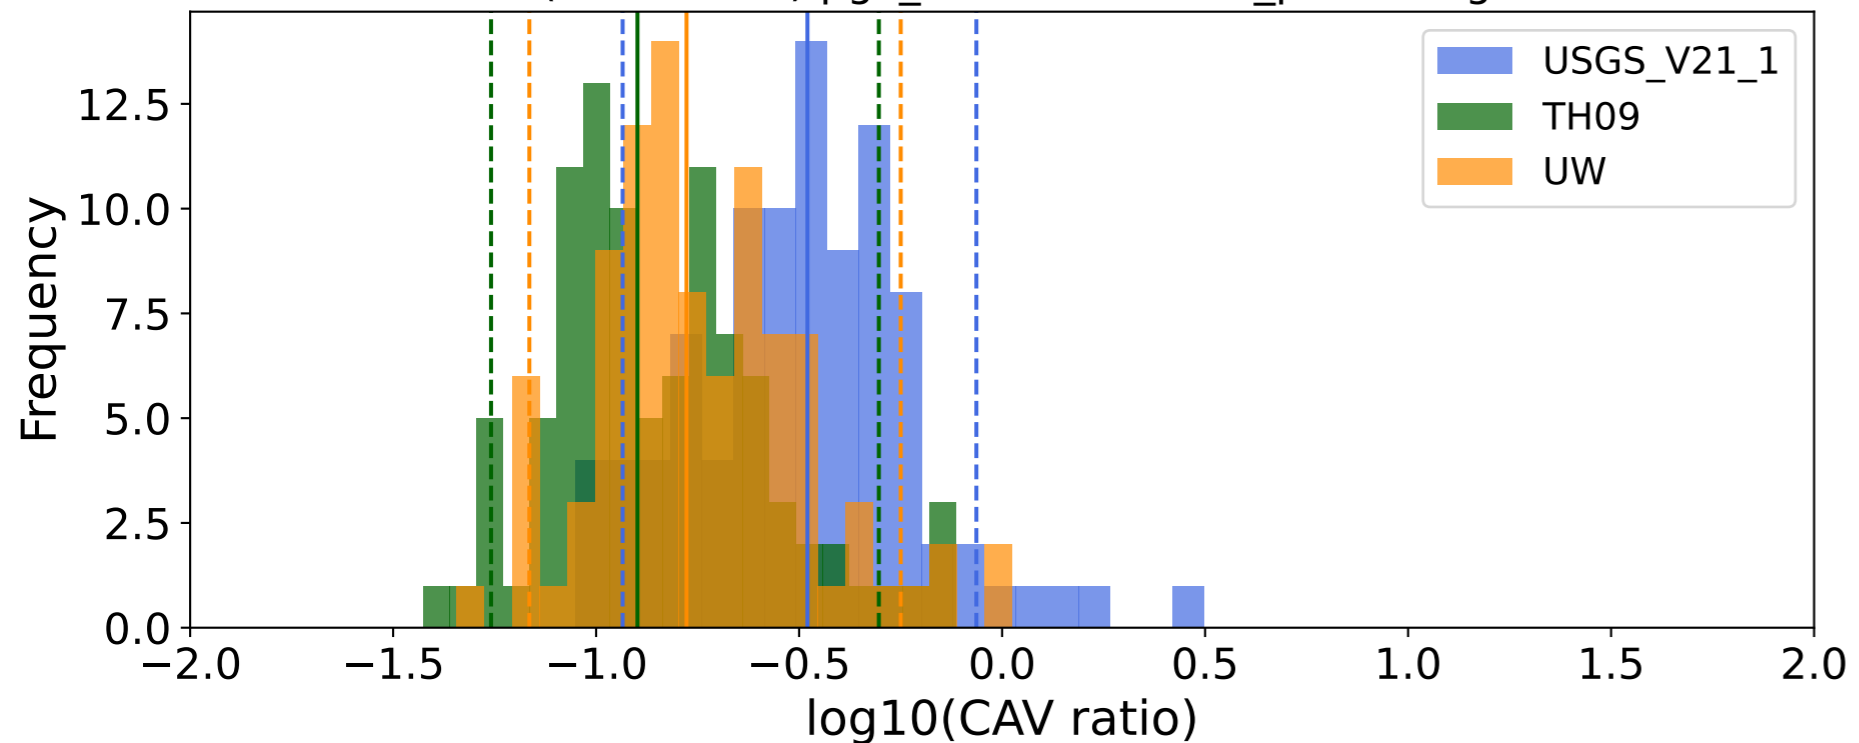

EventK (0.16-0.5Hz)

EventK (0.16-0.5Hz) ko_bw:40

EventK (0.16-0.5Hz) pgv_tw:60s

EventK (0.16-0.5Hz) pgv_tw:60s duration_percentage:95%

EventK (0.16-0.5Hz) pgv_tw:60s duration_percentage:5-95%