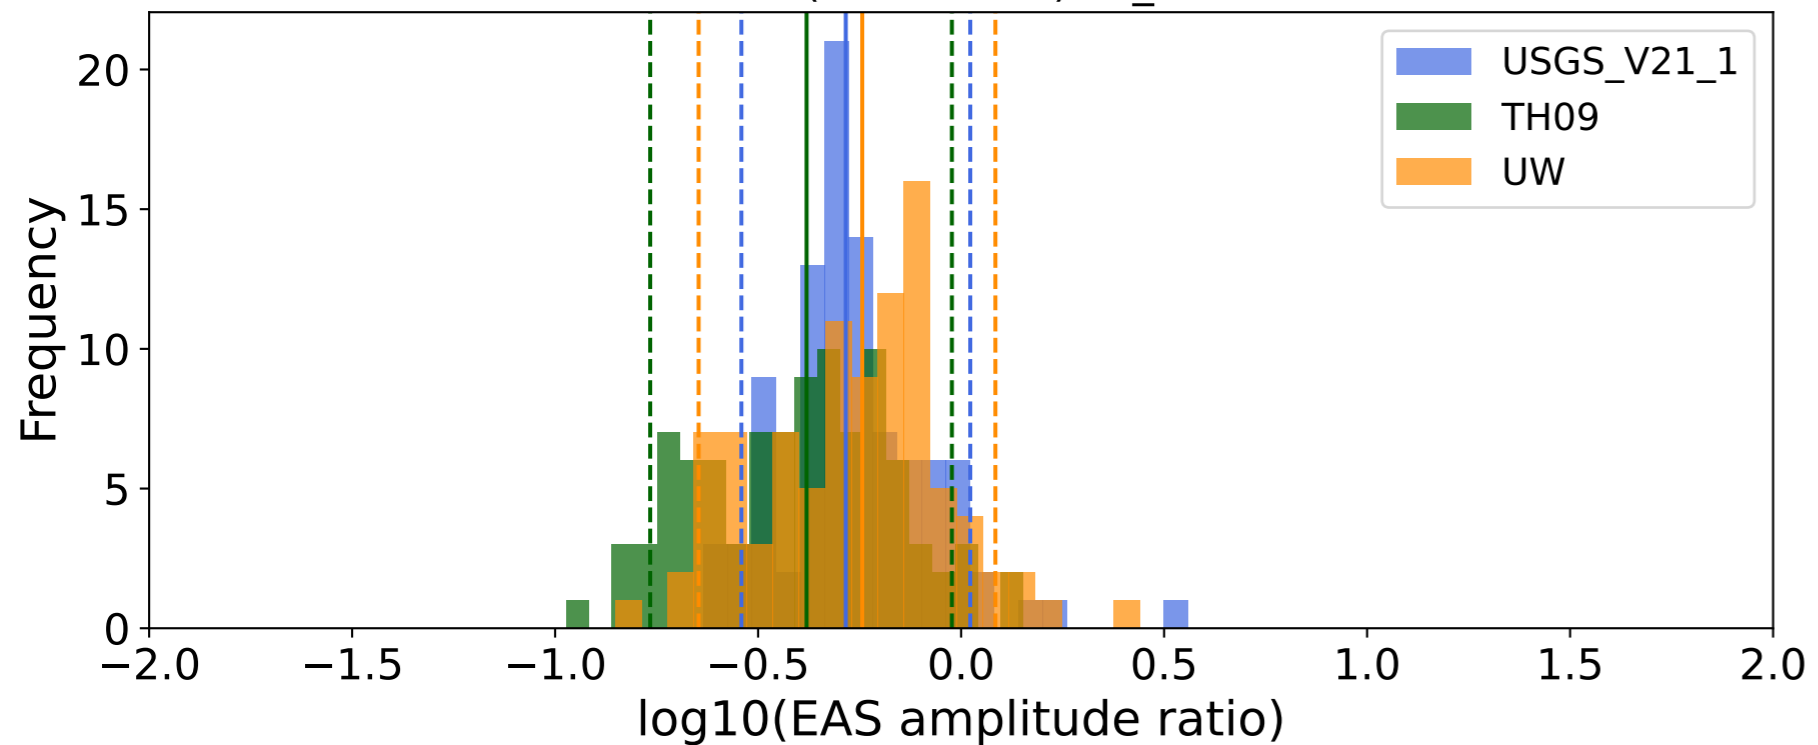

EventK (0.16-0.5Hz)

EventK (0.16-0.5Hz) ko_bw:40

EventK (0.16-0.5Hz) pgv_tw:60s

EventK (0.16-0.5Hz) pgv_tw:60s duration_percentage:95%

EventK (0.16-0.5Hz) pgv_tw:60s duration_percentage:5-95%