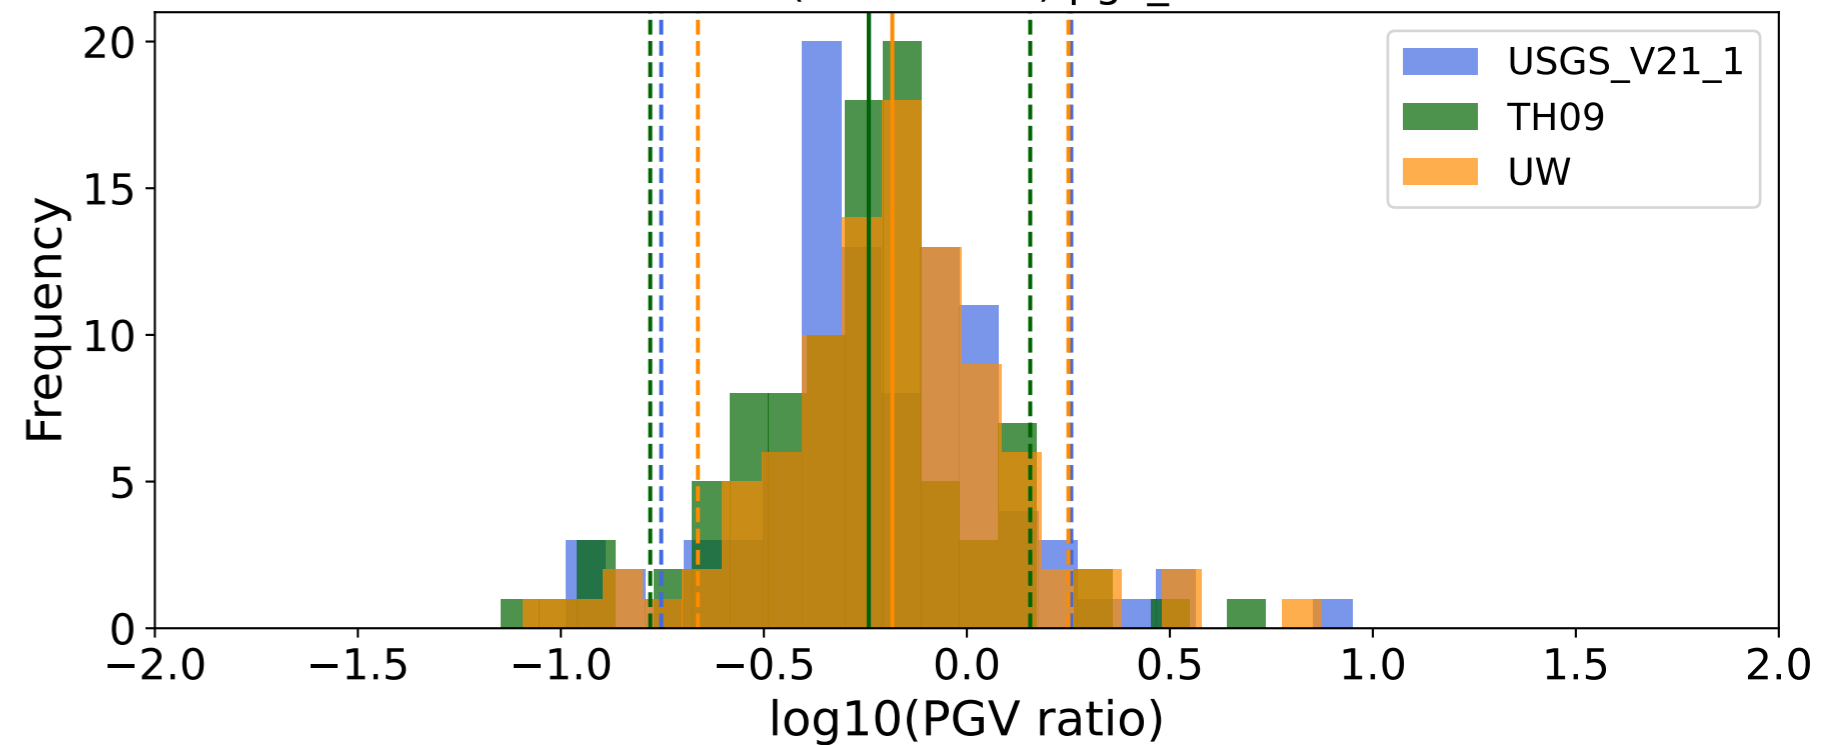

EventK (0.16-0.5Hz)

EventK (0.16-0.5Hz) ko_bw:40

EventK (0.16-0.5Hz) pgv_tw:60s

EventK (0.16-0.5Hz) pgv_tw:60s duration_percentage:95%

EventK (0.16-0.5Hz) pgv_tw:60s duration_percentage:5-95%