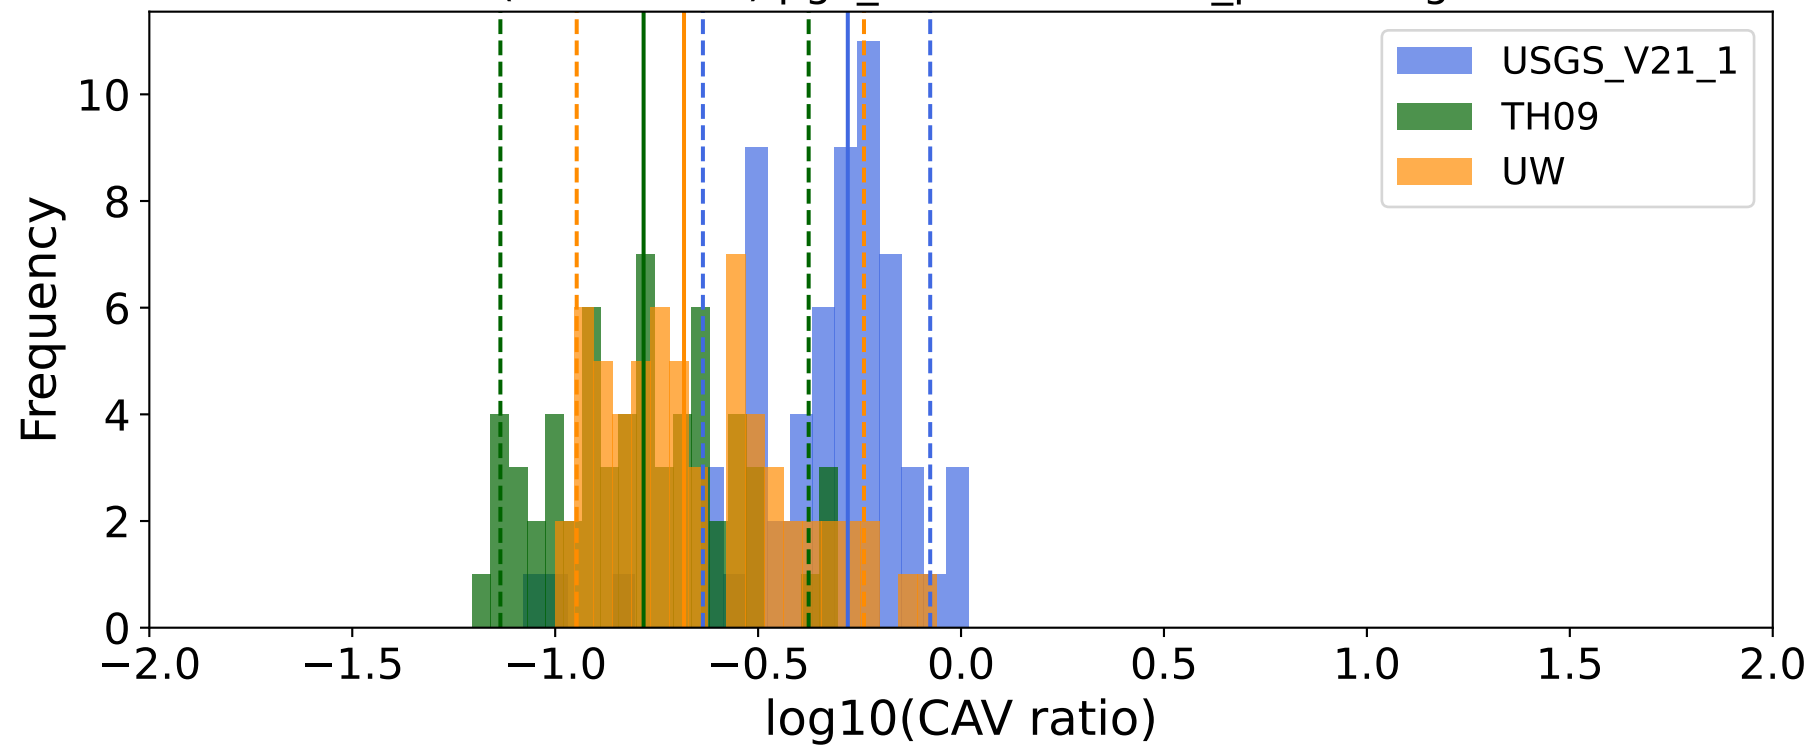

EventP (0.16-0.5Hz)

EventP (0.16-0.5Hz) ko_bw:40

EventP (0.16-0.5Hz) pgv_tw:60s

EventP (0.16-0.5Hz) pgv_tw:60s duration_percentage:95%

EventP (0.16-0.5Hz) pgv_tw:60s duration_percentage:5-95%