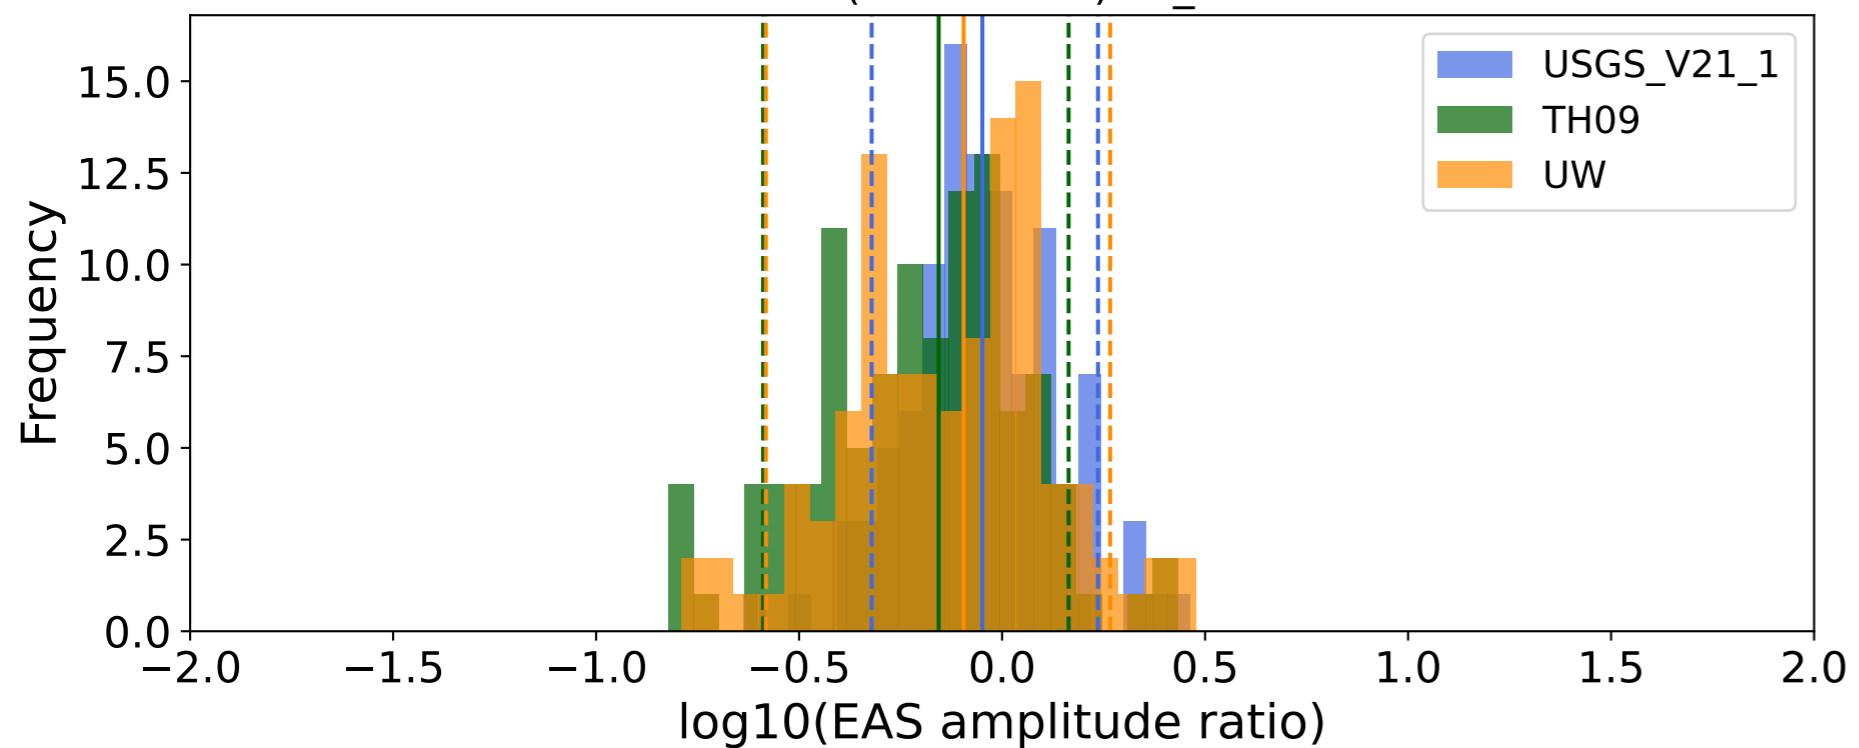

EventS (0.16-0.5Hz)

EventS (0.16-0.5Hz) ko_bw:40

EventS (0.16-0.5Hz) pgv_tw:60s

EventS (0.16-0.5Hz) pgv_tw:60s duration_percentage:95%

EventS (0.16-0.5Hz) pgv_tw:60s duration_percentage:5-95%