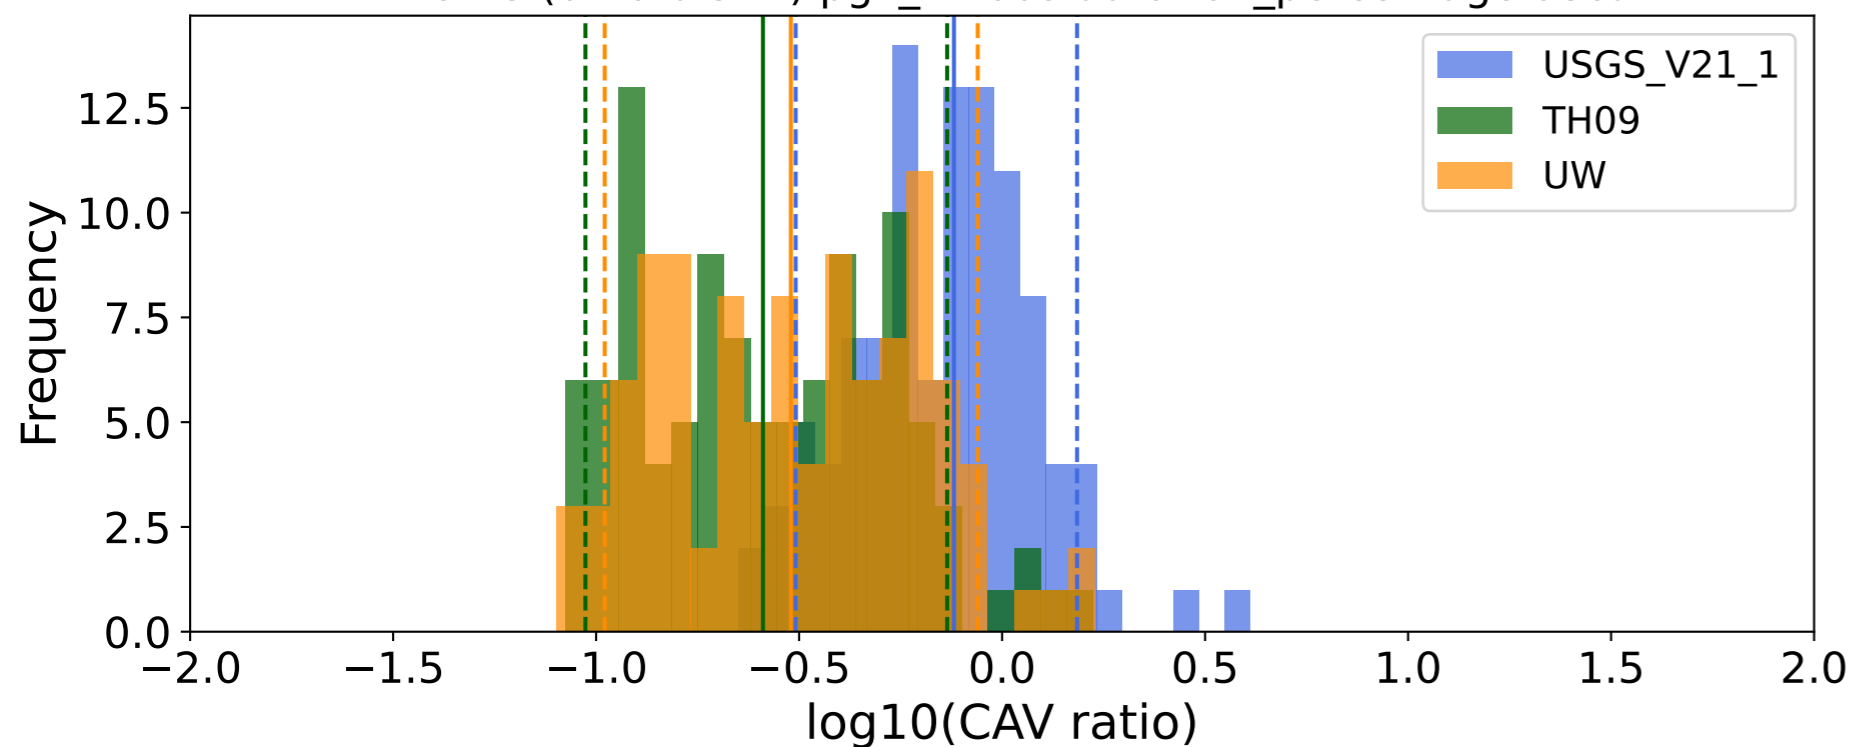

EventS (0.16-0.5Hz)

EventS (0.16-0.5Hz) ko_bw:40

EventS (0.16-0.5Hz) pgv_tw:60s

EventS (0.16-0.5Hz) pgv_tw:60s duration_percentage:95%

EventS (0.16-0.5Hz) pgv_tw:60s duration_percentage:5-95%