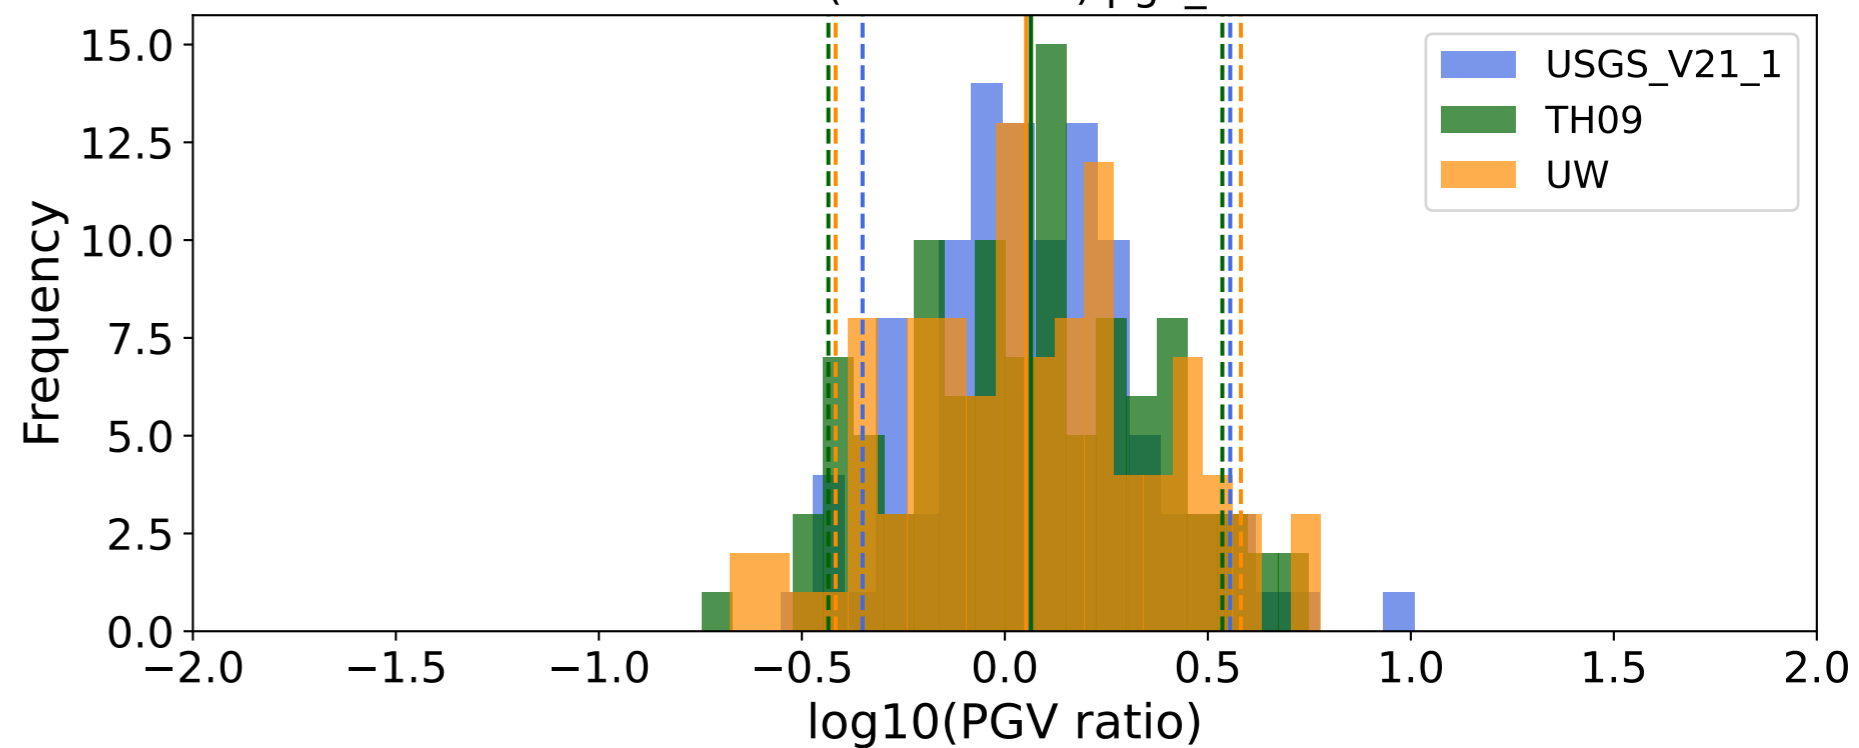

EventS (0.16-0.5Hz)

EventS (0.16-0.5Hz) ko_bw:40

EventS (0.16-0.5Hz) pgv_tw:60s

EventS (0.16-0.5Hz) pgv_tw:60s duration_percentage:95%

EventS (0.16-0.5Hz) pgv_tw:60s duration_percentage:5-95%