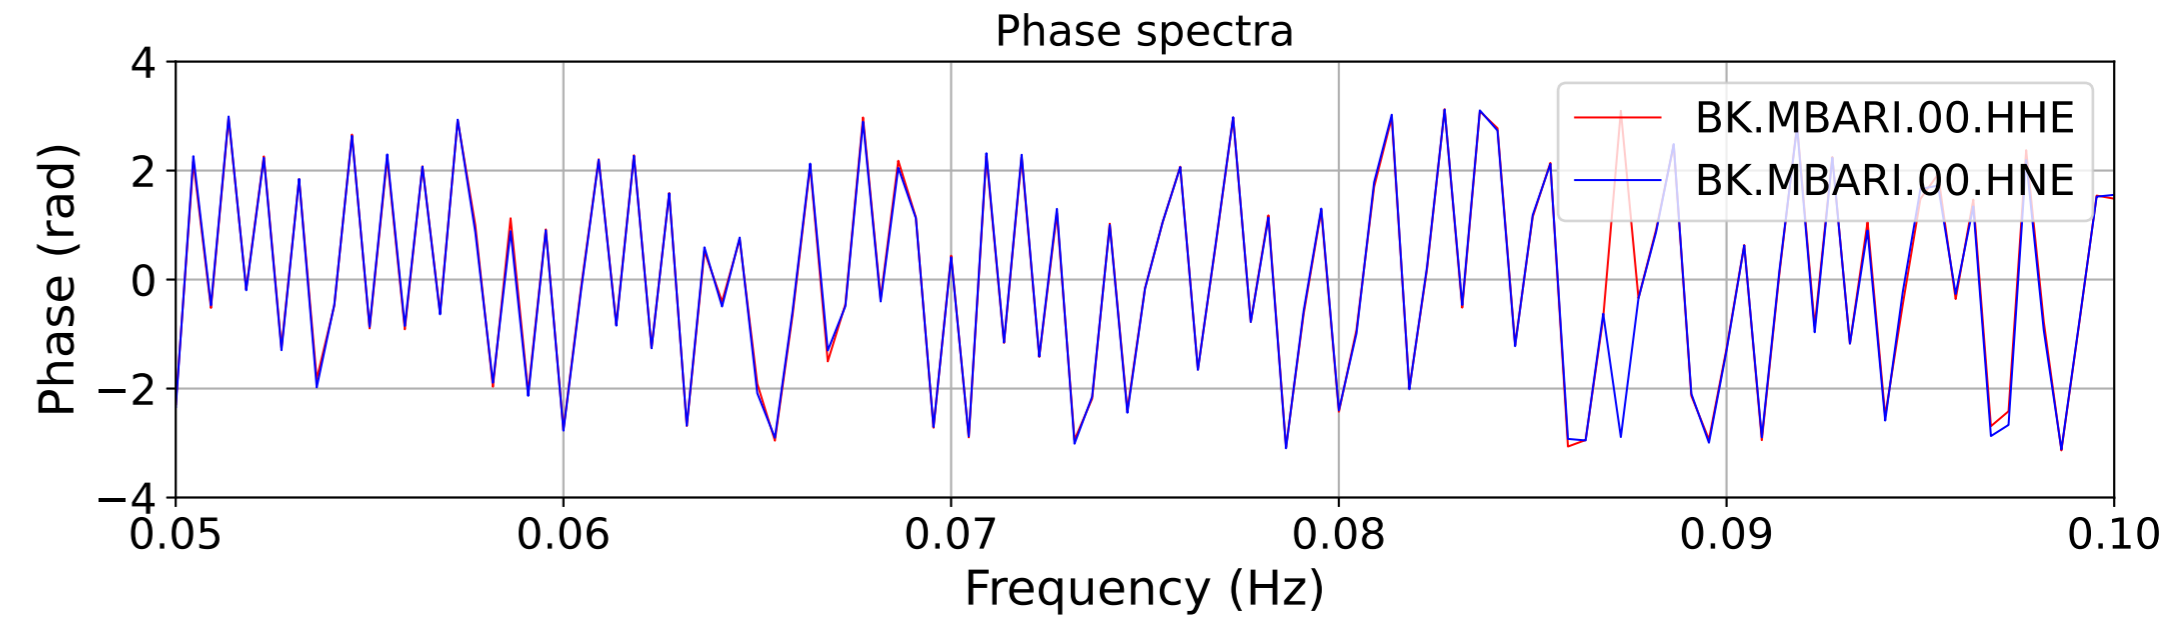

2025.039.232314\_M7.6\_us7000pcdl  
Origin Time:2025-02-08T23:23:14.282000Z USGS event-id:us7000pcdl  
M7.6 208 km SSW of George Town, Cayman Islands

2025.039.232314\_M7.6\_us7000pcdl  
Origin Time:2025-02-08T23:23:14.282000Z USGS event-id:us7000pcdl  
M7.6 208 km SSW of George Town, Cayman Islands

2025.039.232314\_M7.6\_us7000pcdl  
Origin Time:2025-02-08T23:23:14.282000Z USGS event-id:us7000pcdl  
M7.6 208 km SSW of George Town, Cayman Islands