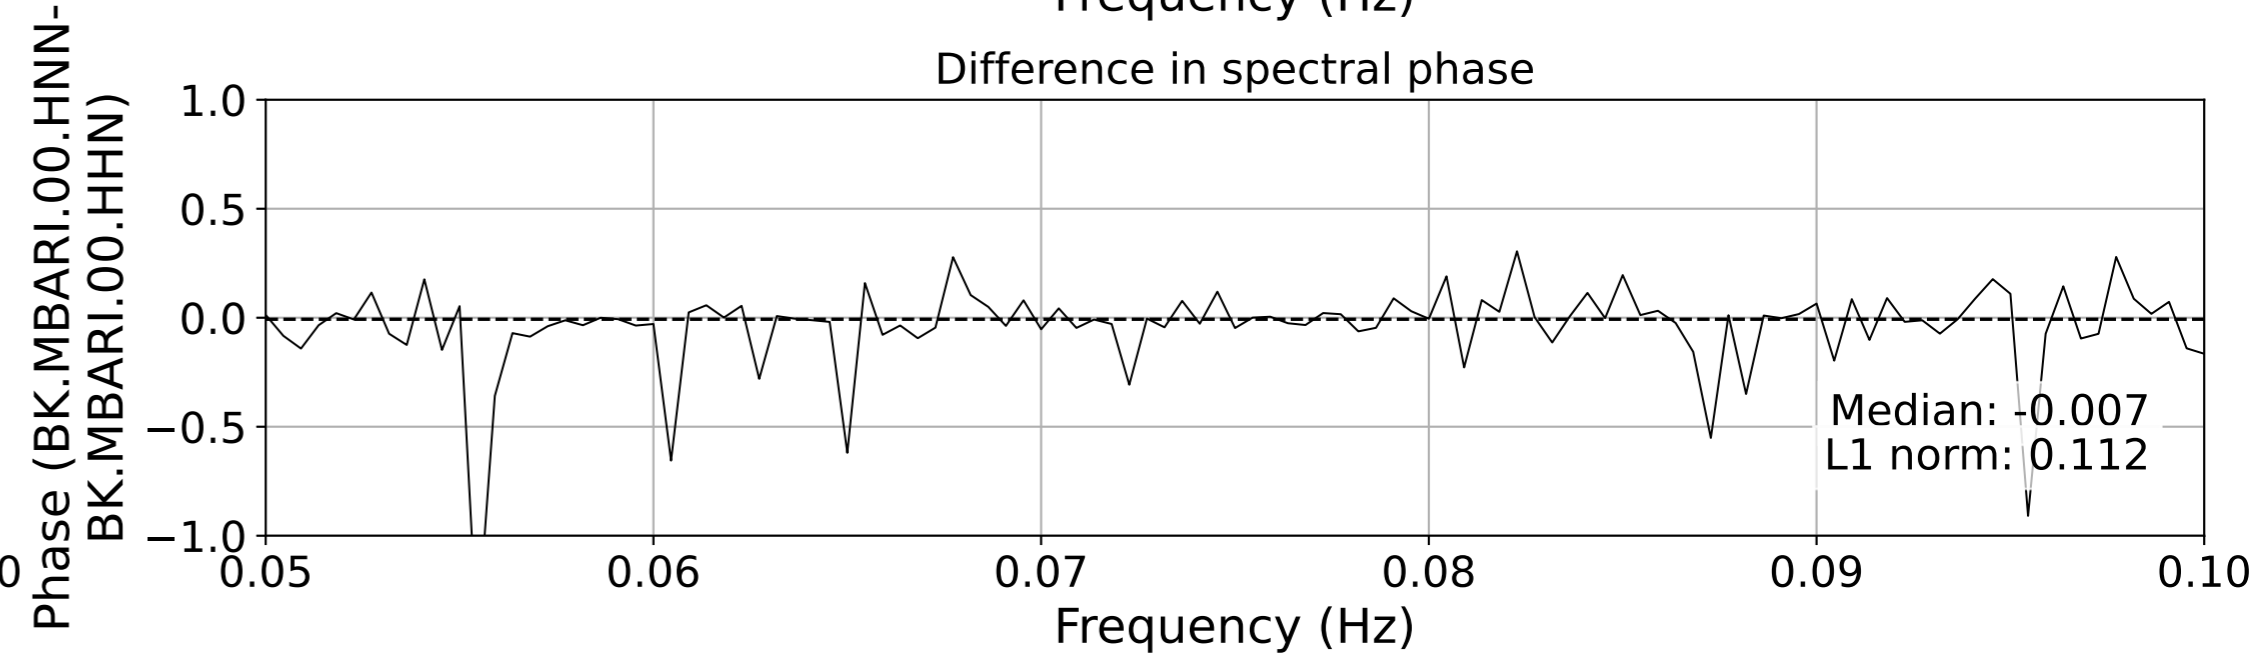

2025.039.232314\_M7.6\_us7000pcdl  
Origin Time:2025-02-08T23:23:14.282000Z USGS event-id:us7000pcdl  
M7.6 208 km SSW of George Town, Cayman Islands

2025.039.232314\_M7.6\_us7000pcdl  
Origin Time:2025-02-08T23:23:14.282000Z USGS event-id:us7000pcdl  
M7.6 208 km SSW of George Town, Cayman Islands

2025.039.232314\_M7.6\_us7000pcdl  
Origin Time:2025-02-08T23:23:14.282000Z USGS event-id:us7000pcdl  
M7.6 208 km SSW of George Town, Cayman Islands