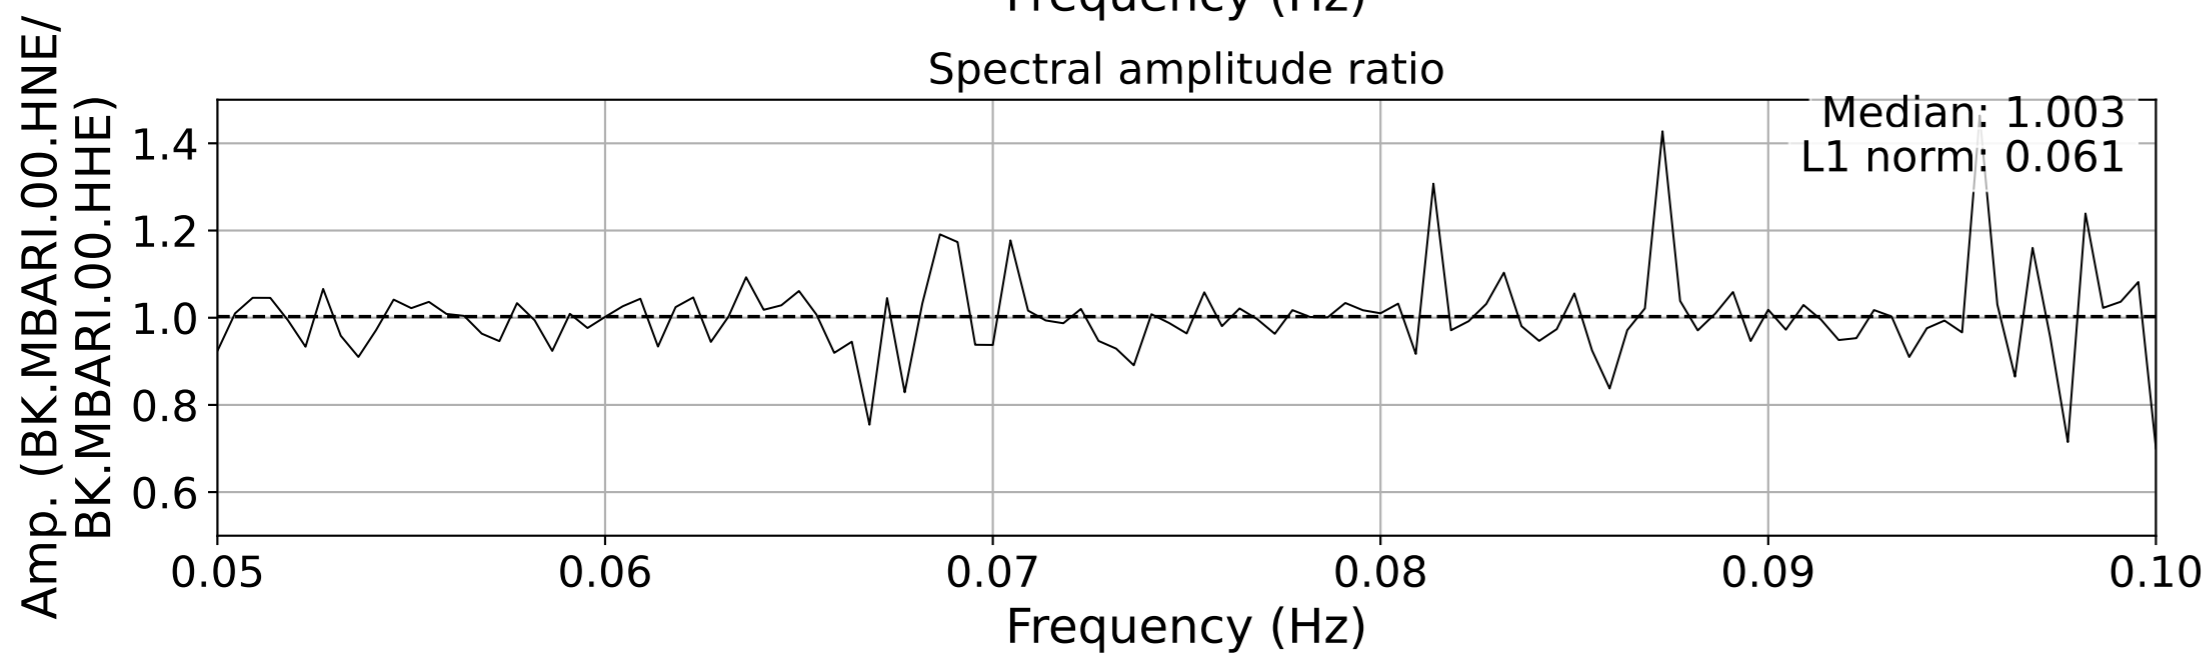

2025.039.232314\_M7.6\_us7000pcdl  
Origin Time:2025-02-08T23:23:14.282000Z USGS event-id:us7000pcdl  
M7.6 208 km SSW of George Town, Cayman Islands

2025.039.232314\_M7.6\_us7000pcdl  
Origin Time:2025-02-08T23:23:14.282000Z USGS event-id:us7000pcdl  
M7.6 208 km SSW of George Town, Cayman Islands

2025.039.232314\_M7.6\_us7000pcdl  
Origin Time:2025-02-08T23:23:14.282000Z USGS event-id:us7000pcdl  
M7.6 208 km SSW of George Town, Cayman Islands