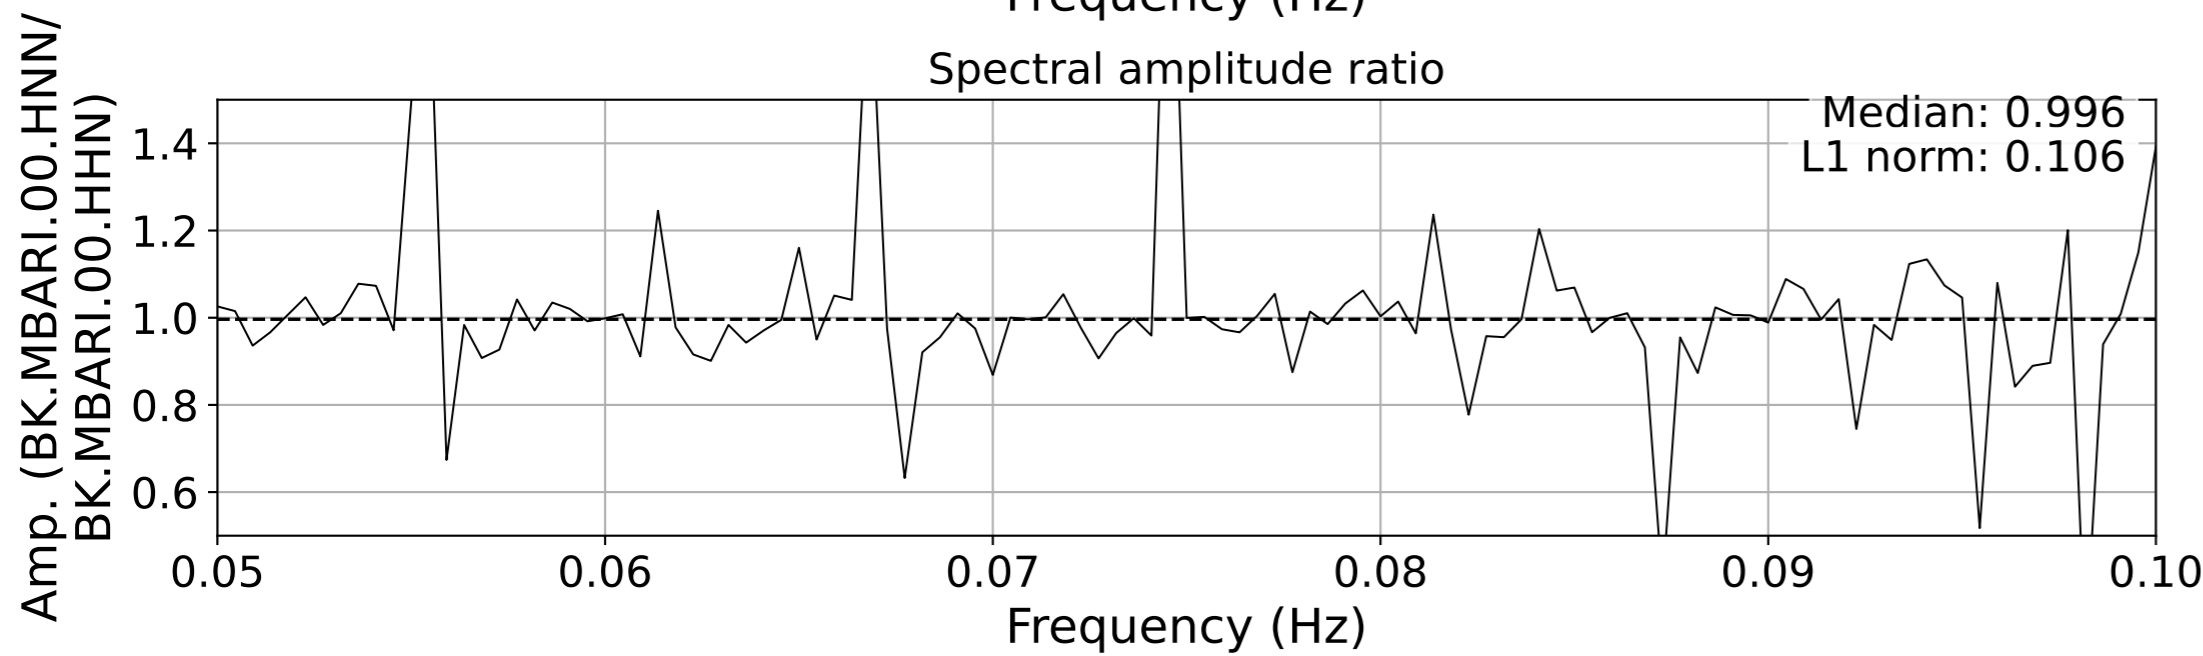

2025.039.232314\_M7.6\_us7000pcdl  
Origin Time:2025-02-08T23:23:14.282000Z USGS event-id:us7000pcdl  
M7.6 208 km SSW of George Town, Cayman Islands

2025.039.232314\_M7.6\_us7000pcdl  
Origin Time:2025-02-08T23:23:14.282000Z USGS event-id:us7000pcdl  
M7.6 208 km SSW of George Town, Cayman Islands

2025.039.232314\_M7.6\_us7000pcdl  
Origin Time:2025-02-08T23:23:14.282000Z USGS event-id:us7000pcdl  
M7.6 208 km SSW of George Town, Cayman Islands