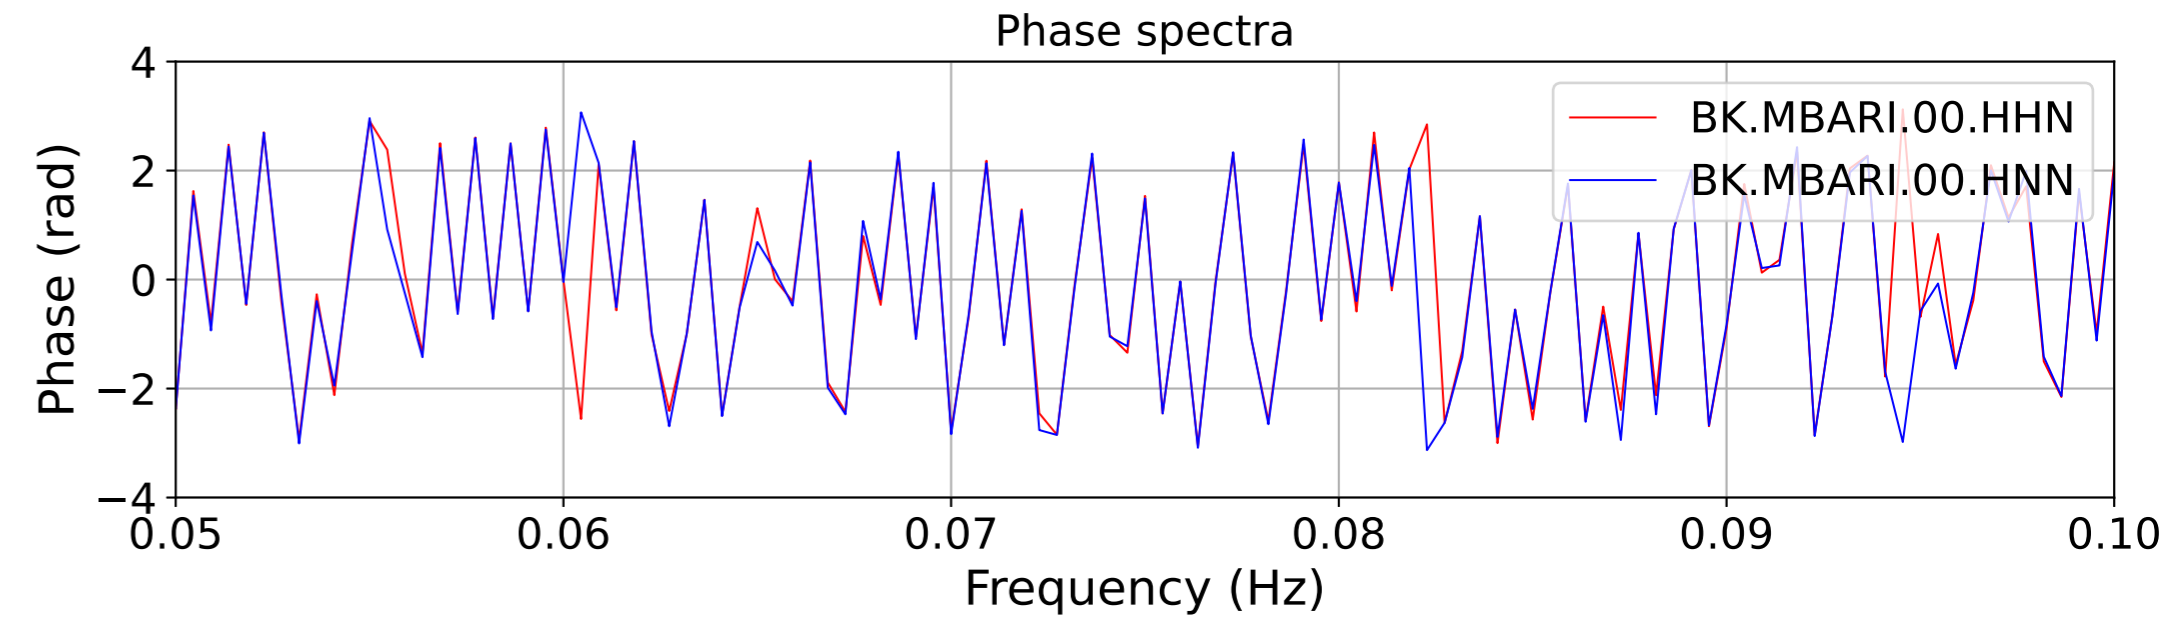

2025.039.232314\_M7.6\_us7000pcdl  
Origin Time:2025-02-08T23:23:14.282000Z USGS event-id:us7000pcdl  
M7.6 208 km SSW of George Town, Cayman Islands

2025.039.232314\_M7.6\_us7000pcdl  
Origin Time:2025-02-08T23:23:14.282000Z USGS event-id:us7000pcdl  
M7.6 208 km SSW of George Town, Cayman Islands

2025.039.232314\_M7.6\_us7000pcdl  
Origin Time:2025-02-08T23:23:14.282000Z USGS event-id:us7000pcdl  
M7.6 208 km SSW of George Town, Cayman Islands