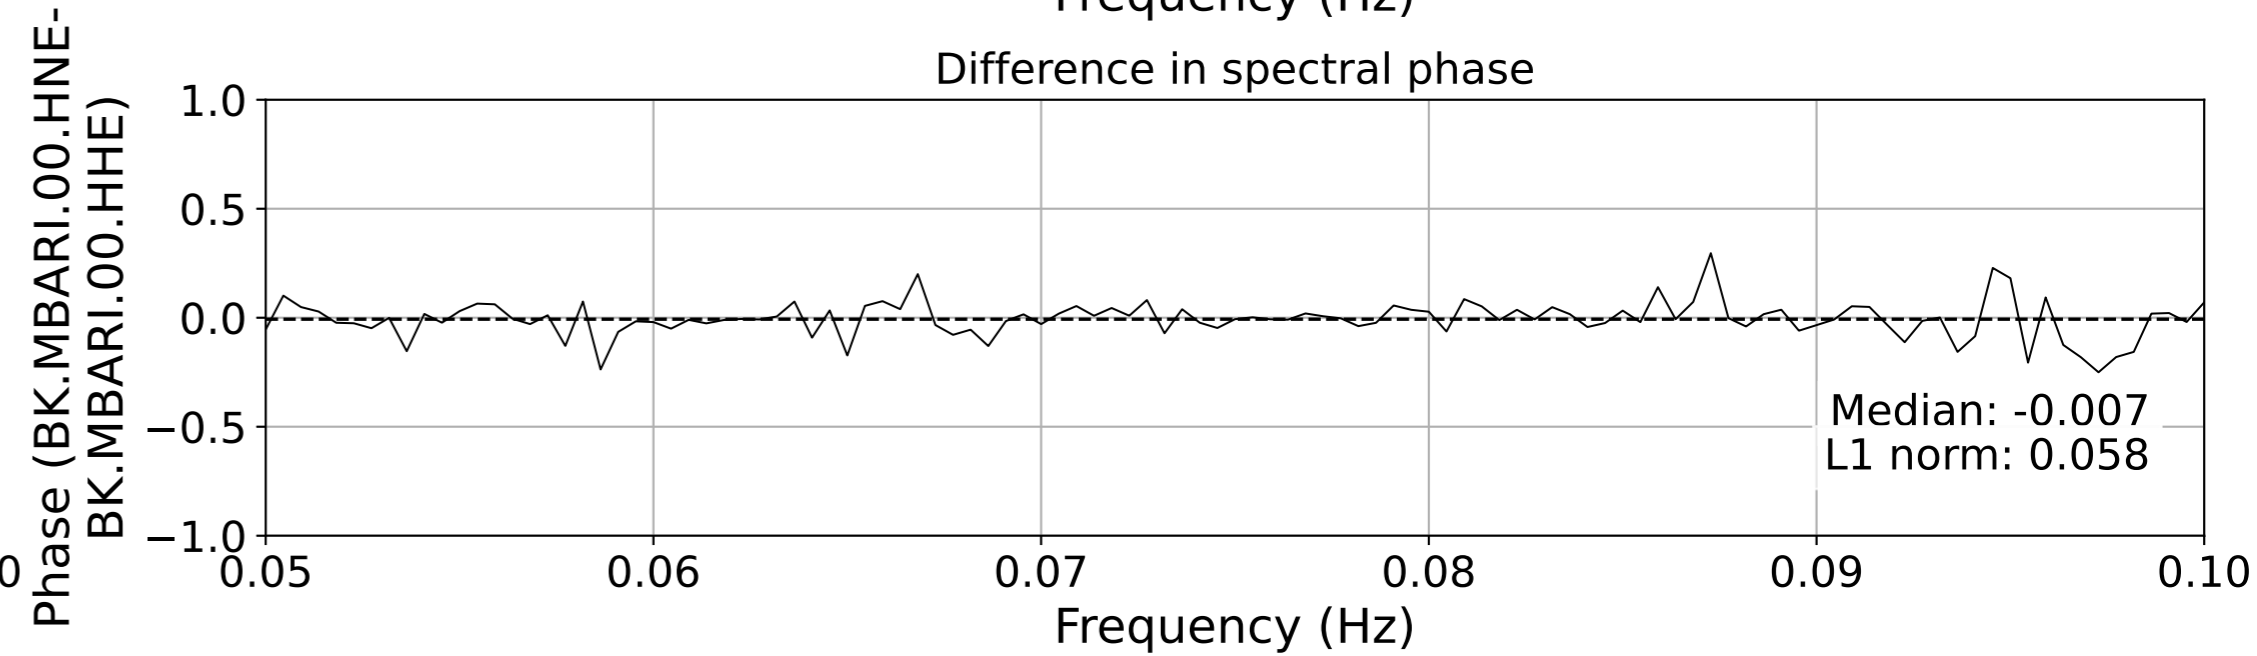

2025.039.232314\_M7.6\_us7000pcdl  
Origin Time:2025-02-08T23:23:14.282000Z USGS event-id:us7000pcdl  
M7.6 208 km SSW of George Town, Cayman Islands

2025.039.232314\_M7.6\_us7000pcdl  
Origin Time:2025-02-08T23:23:14.282000Z USGS event-id:us7000pcdl  
M7.6 208 km SSW of George Town, Cayman Islands

2025.039.232314\_M7.6\_us7000pcdl  
Origin Time:2025-02-08T23:23:14.282000Z USGS event-id:us7000pcdl  
M7.6 208 km SSW of George Town, Cayman Islands