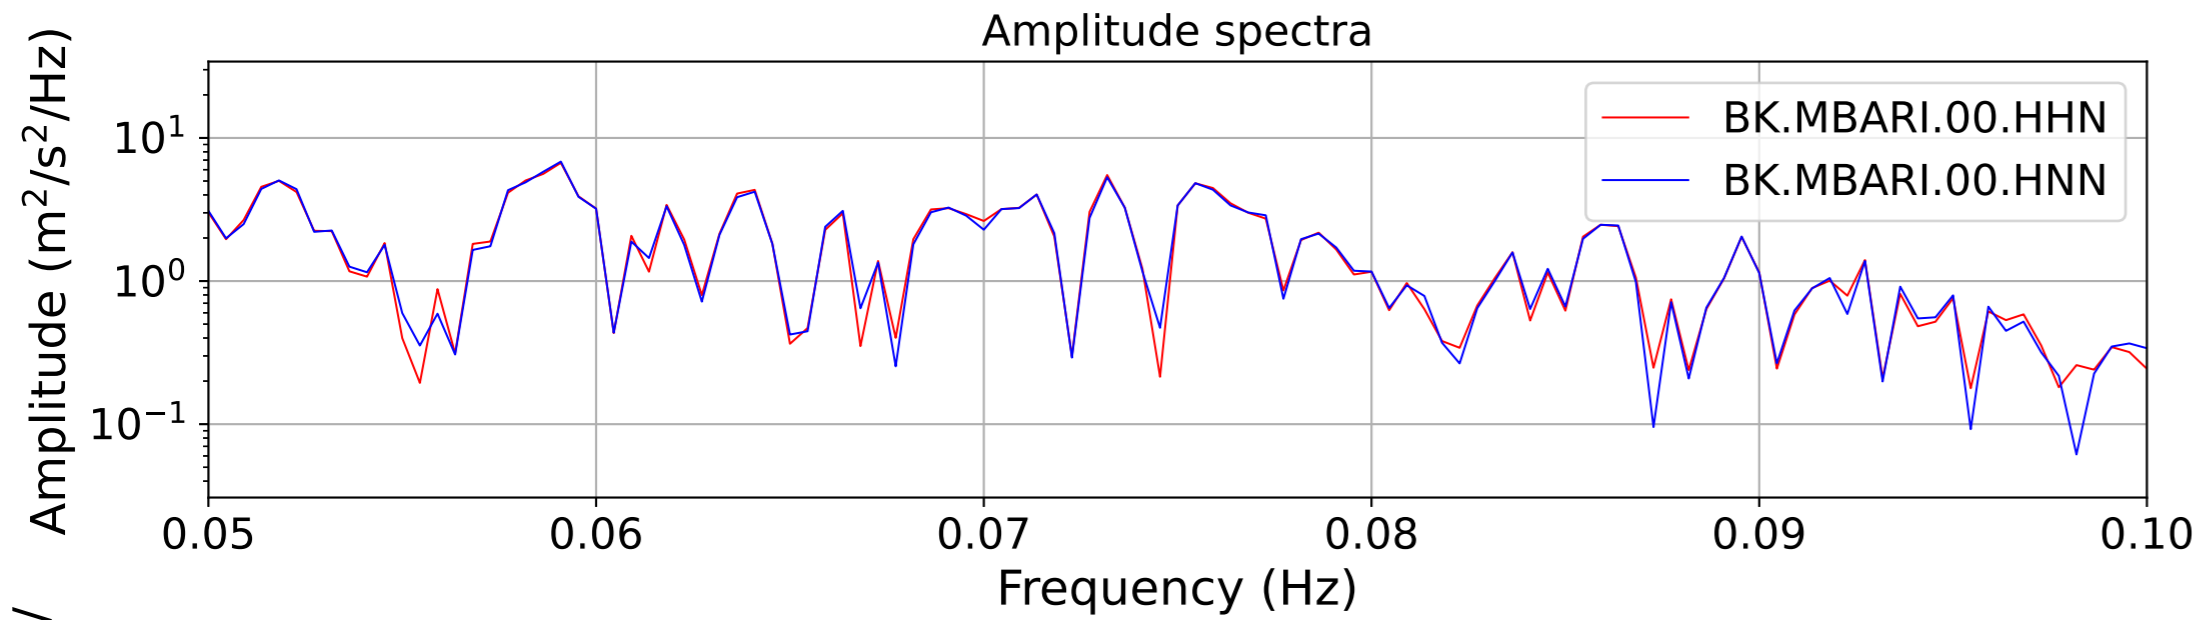

2025.039.232314\_M7.6\_us7000pcdl  
Origin Time:2025-02-08T23:23:14.282000Z USGS event-id:us7000pcdl  
M7.6 208 km SSW of George Town, Cayman Islands

2025.039.232314\_M7.6\_us7000pcdl  
Origin Time:2025-02-08T23:23:14.282000Z USGS event-id:us7000pcdl  
M7.6 208 km SSW of George Town, Cayman Islands

2025.039.232314\_M7.6\_us7000pcdl  
Origin Time:2025-02-08T23:23:14.282000Z USGS event-id:us7000pcdl  
M7.6 208 km SSW of George Town, Cayman Islands