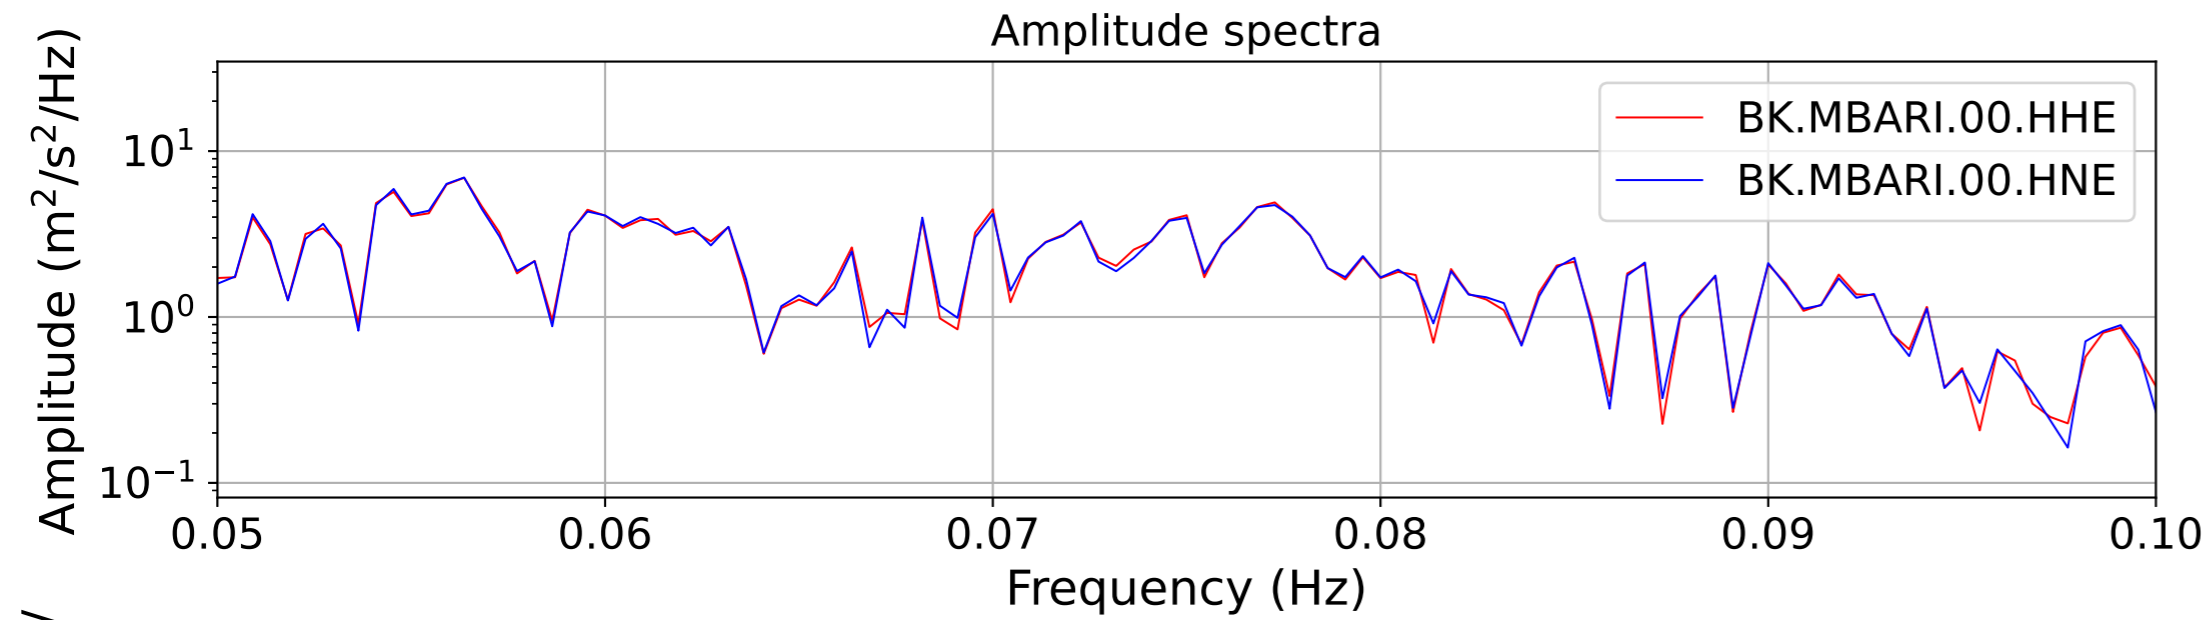

2025.039.232314\_M7.6\_us7000pcdl  
Origin Time:2025-02-08T23:23:14.282000Z USGS event-id:us7000pcdl  
M7.6 208 km SSW of George Town, Cayman Islands

2025.039.232314\_M7.6\_us7000pcdl  
Origin Time:2025-02-08T23:23:14.282000Z USGS event-id:us7000pcdl  
M7.6 208 km SSW of George Town, Cayman Islands

2025.039.232314\_M7.6\_us7000pcdl  
Origin Time:2025-02-08T23:23:14.282000Z USGS event-id:us7000pcdl  
M7.6 208 km SSW of George Town, Cayman Islands