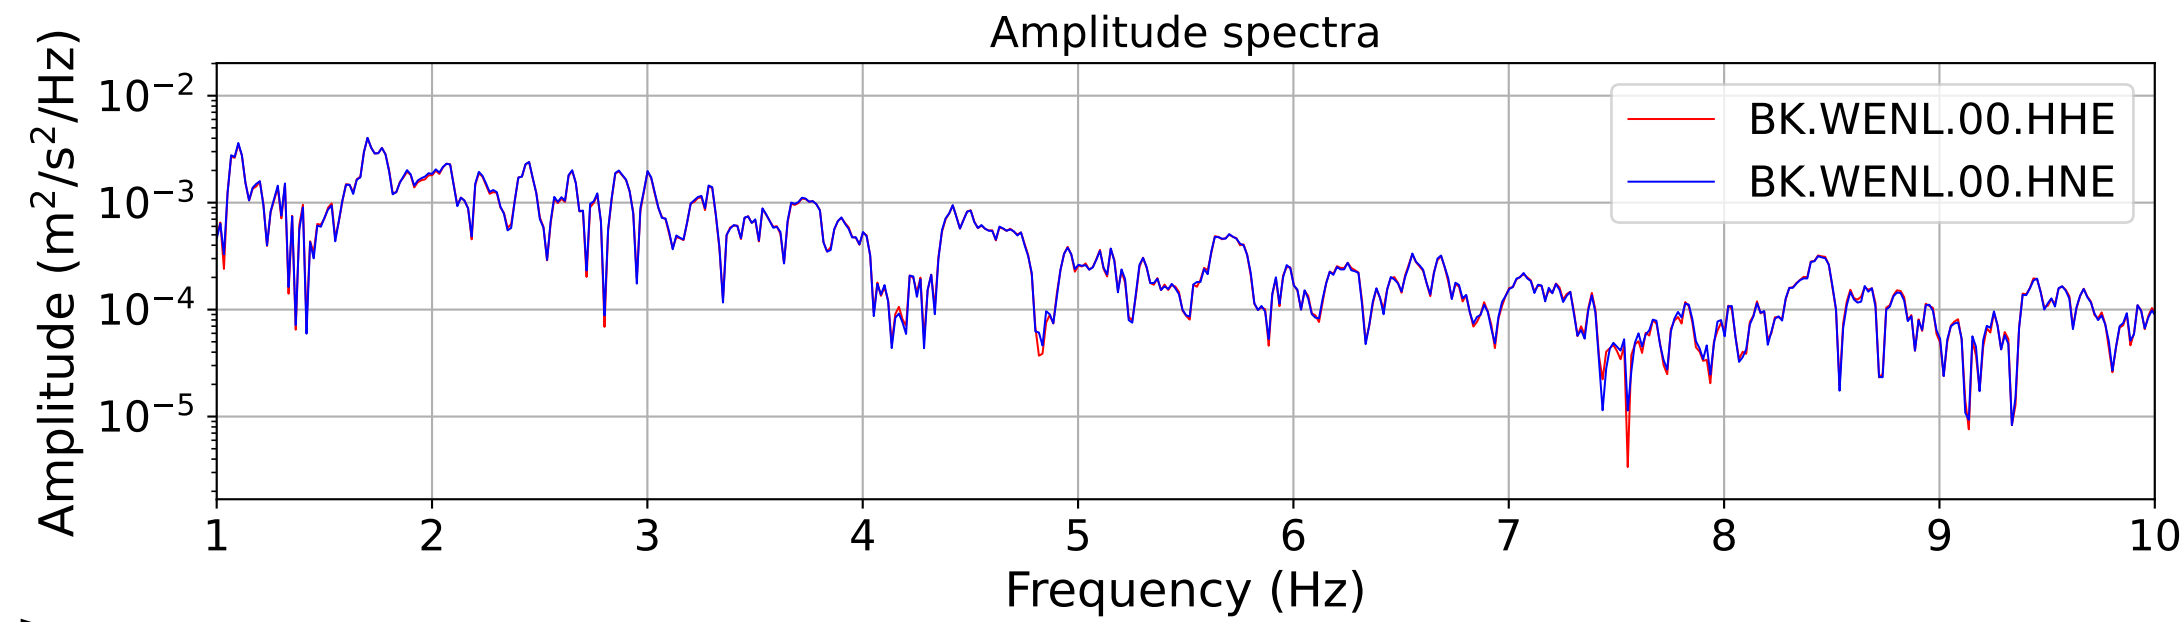

2026.155.141731_M2.69_nc75370736
Origin Time:2026-06-04T14:17:31.220000Z USGS event-id:nc75370736
M2.69 7 km ESE of Fremont, CA

2026.155.141731_M2.69_nc75370736
Origin Time:2026-06-04T14:17:31.220000Z USGS event-id:nc75370736
M2.69 7 km ESE of Fremont, CA