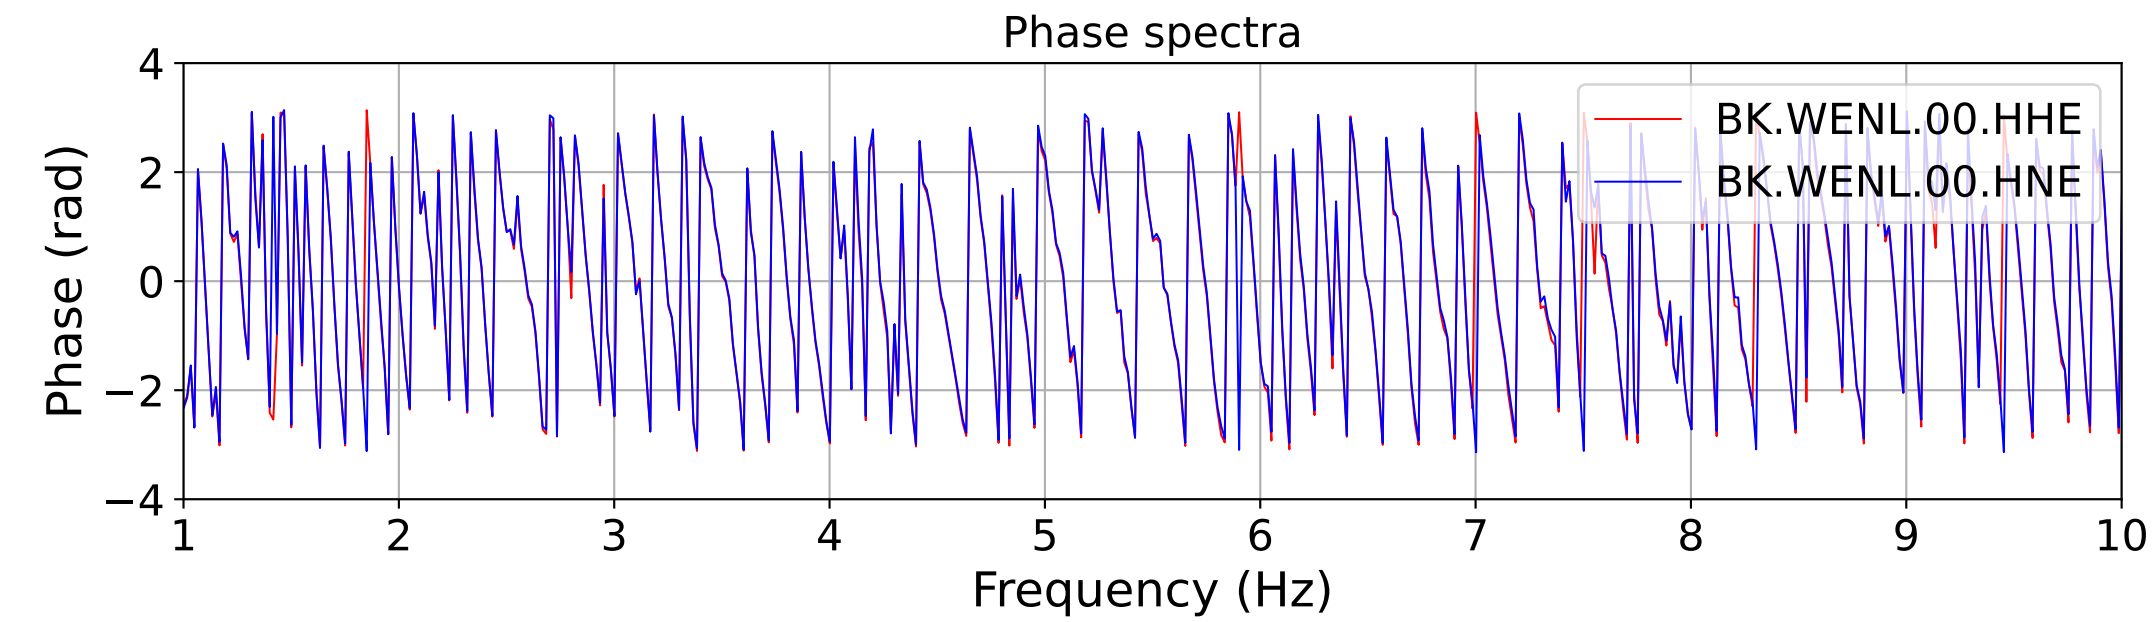

2026.155.141731_M2.69_nc75370736
Origin Time:2026-06-04T14:17:31.220000Z USGS event-id:nc75370736
M2.69 7 km ESE of Fremont, CA

2026.155.141731_M2.69_nc75370736
Origin Time:2026-06-04T14:17:31.220000Z USGS event-id:nc75370736
M2.69 7 km ESE of Fremont, CA