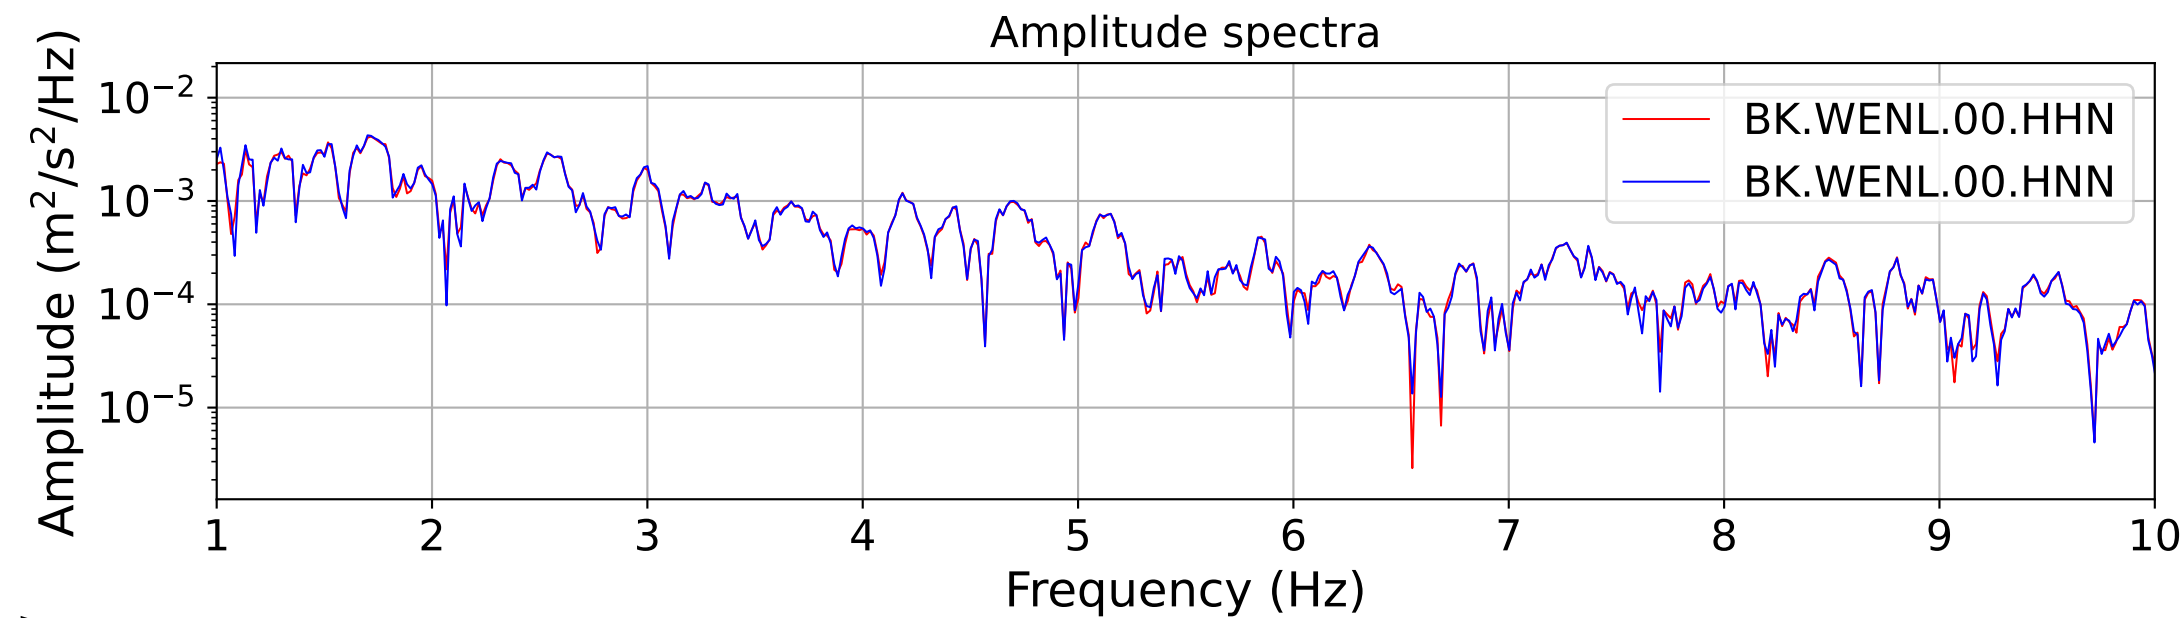

2026.155.141731_M2.69_nc75370736
Origin Time:2026-06-04T14:17:31.220000Z USGS event-id:nc75370736
M2.69 7 km ESE of Fremont, CA

2026.155.141731_M2.69_nc75370736
Origin Time:2026-06-04T14:17:31.220000Z USGS event-id:nc75370736
M2.69 7 km ESE of Fremont, CA