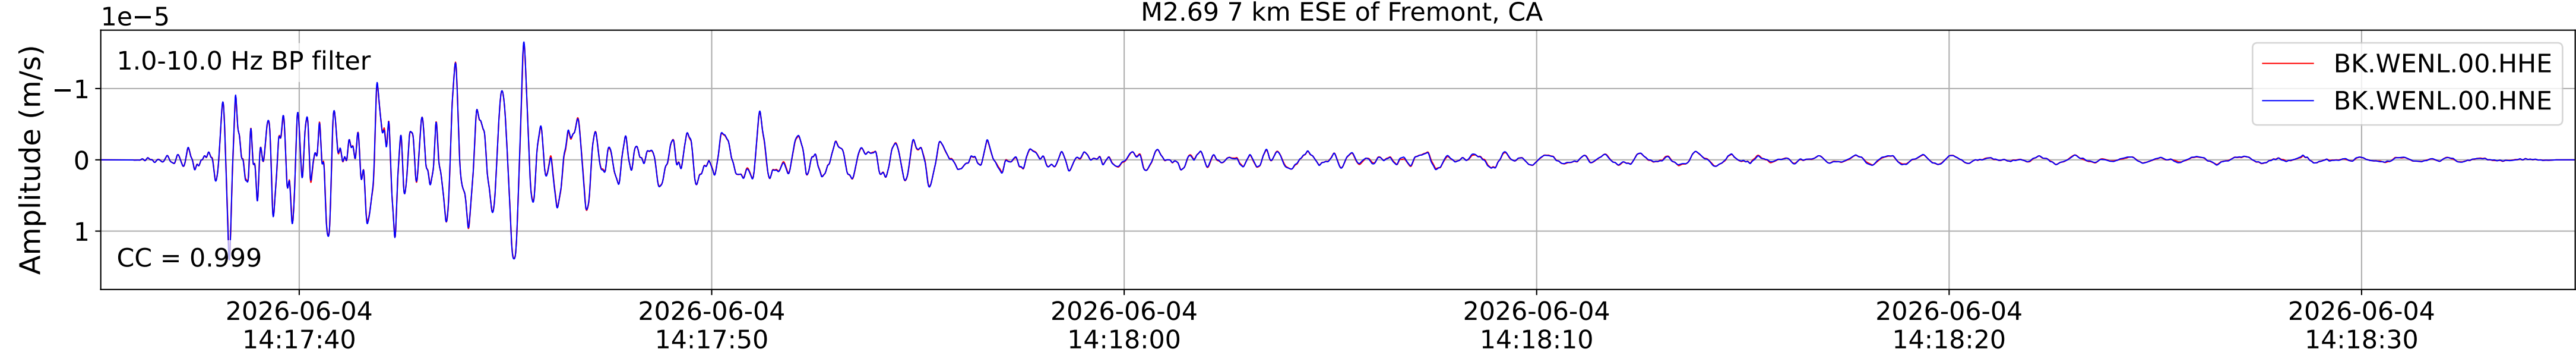

2026.155.141731_M2.69_nc75370736
Origin Time:2026-06-04T14:17:31.220000Z USGS event-id:nc75370736
M2.69 7 km ESE of Fremont, CA

2026.155.141731_M2.69_nc75370736
Origin Time:2026-06-04T14:17:31.220000Z USGS event-id:nc75370736
M2.69 7 km ESE of Fremont, CA