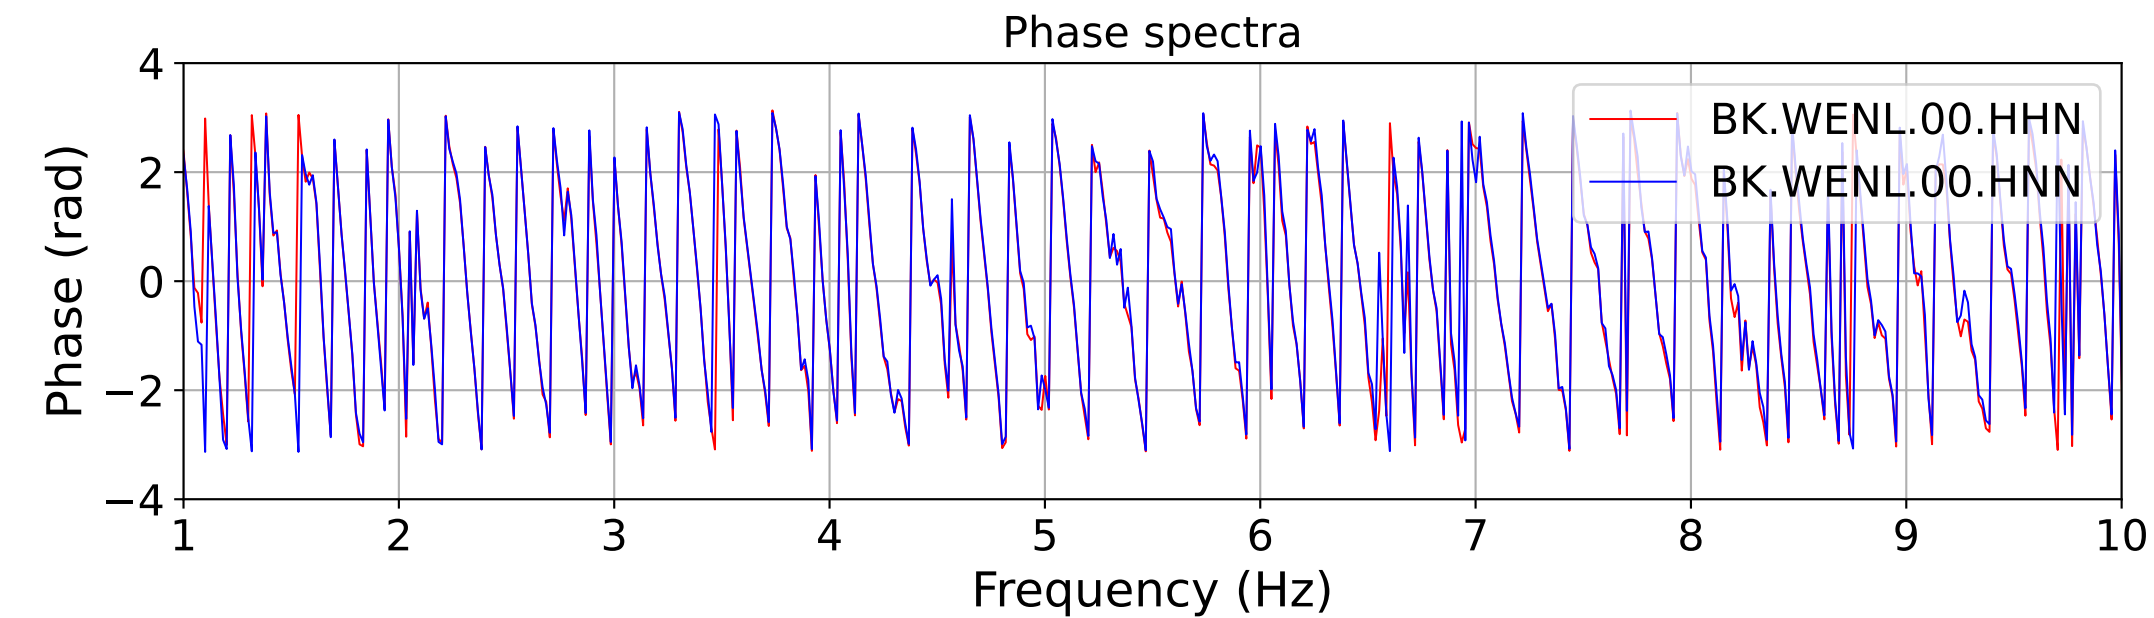

2026.155.141731_M2.69_nc75370736
Origin Time:2026-06-04T14:17:31.220000Z USGS event-id:nc75370736
M2.69 7 km ESE of Fremont, CA

2026.155.141731_M2.69_nc75370736
Origin Time:2026-06-04T14:17:31.220000Z USGS event-id:nc75370736
M2.69 7 km ESE of Fremont, CA