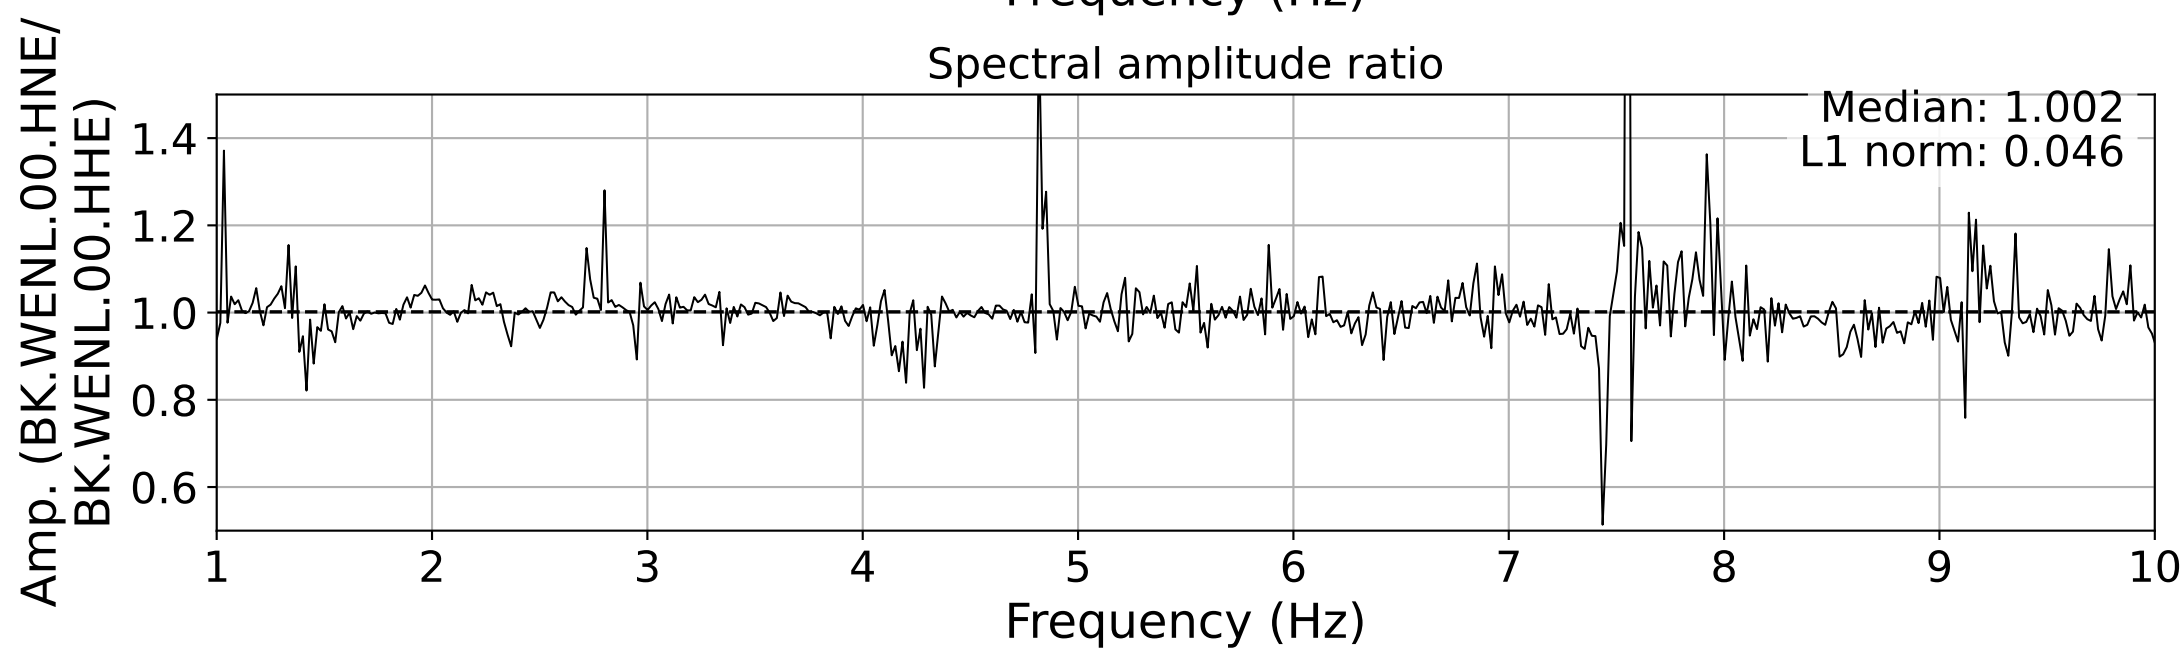

2026.155.141731_M2.69_nc75370736
Origin Time:2026-06-04T14:17:31.220000Z USGS event-id:nc75370736
M2.69 7 km ESE of Fremont, CA

2026.155.141731_M2.69_nc75370736
Origin Time:2026-06-04T14:17:31.220000Z USGS event-id:nc75370736
M2.69 7 km ESE of Fremont, CA