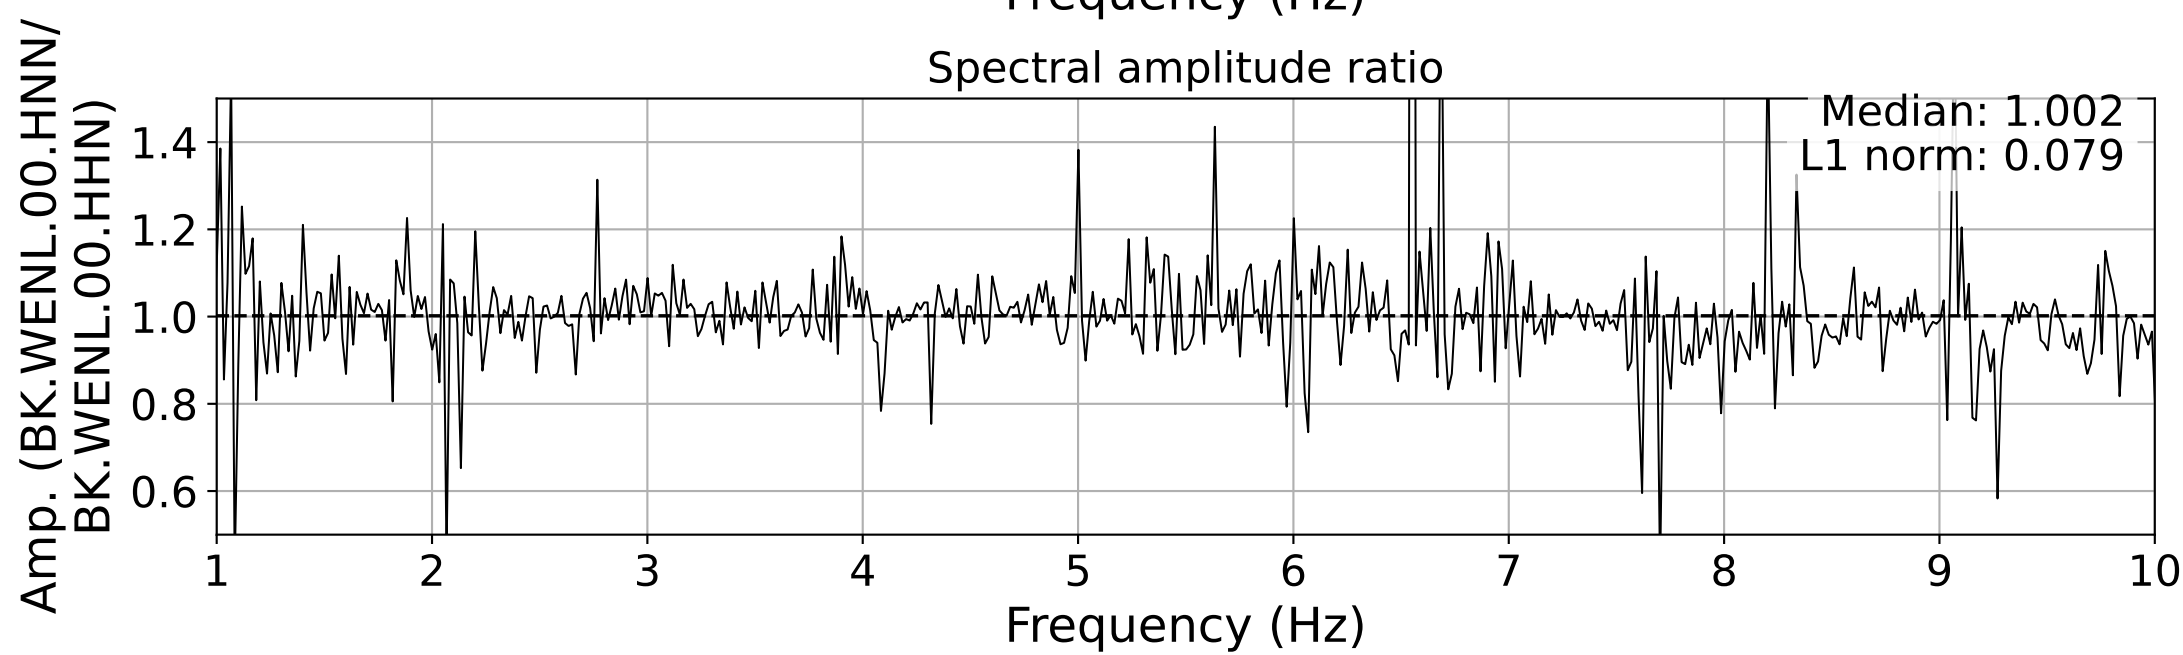

2026.155.141731_M2.69_nc75370736
Origin Time:2026-06-04T14:17:31.220000Z USGS event-id:nc75370736
M2.69 7 km ESE of Fremont, CA

2026.155.141731_M2.69_nc75370736
Origin Time:2026-06-04T14:17:31.220000Z USGS event-id:nc75370736
M2.69 7 km ESE of Fremont, CA