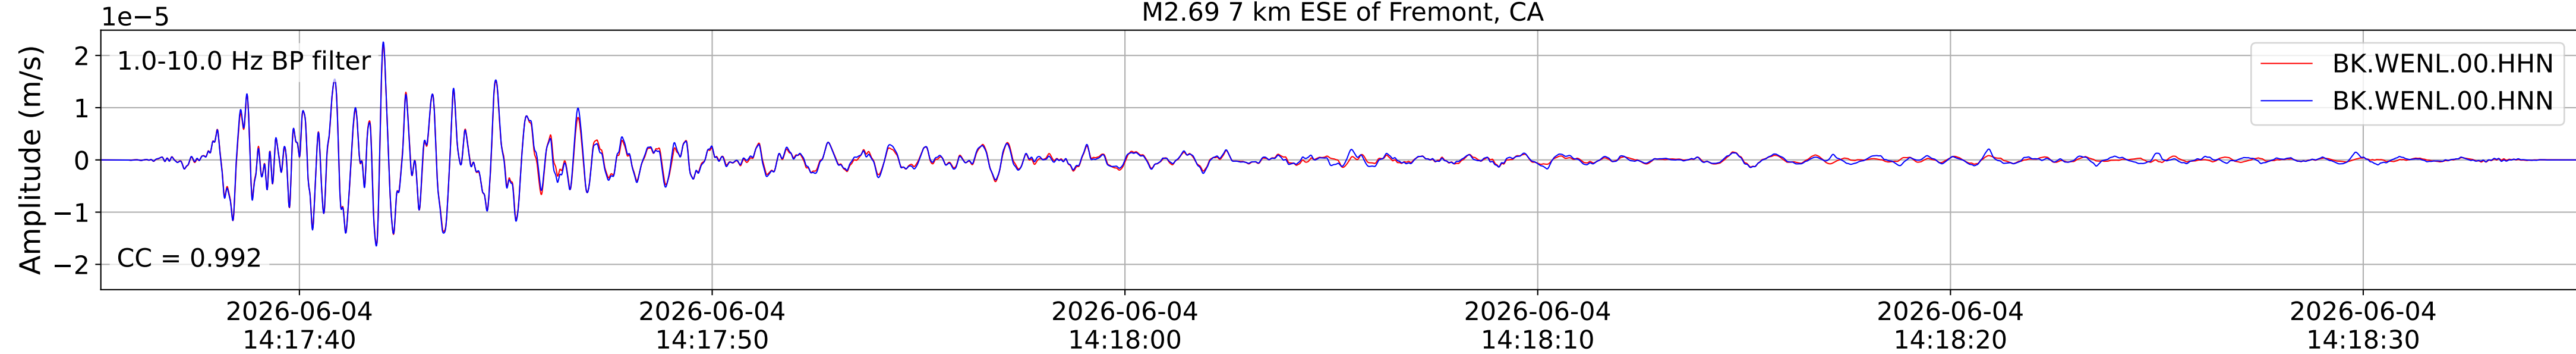

2026.155.141731_M2.69_nc75370736
Origin Time:2026-06-04T14:17:31.220000Z USGS event-id:nc75370736
M2.69 7 km ESE of Fremont, CA

2026.155.141731_M2.69_nc75370736
Origin Time:2026-06-04T14:17:31.220000Z USGS event-id:nc75370736
M2.69 7 km ESE of Fremont, CA