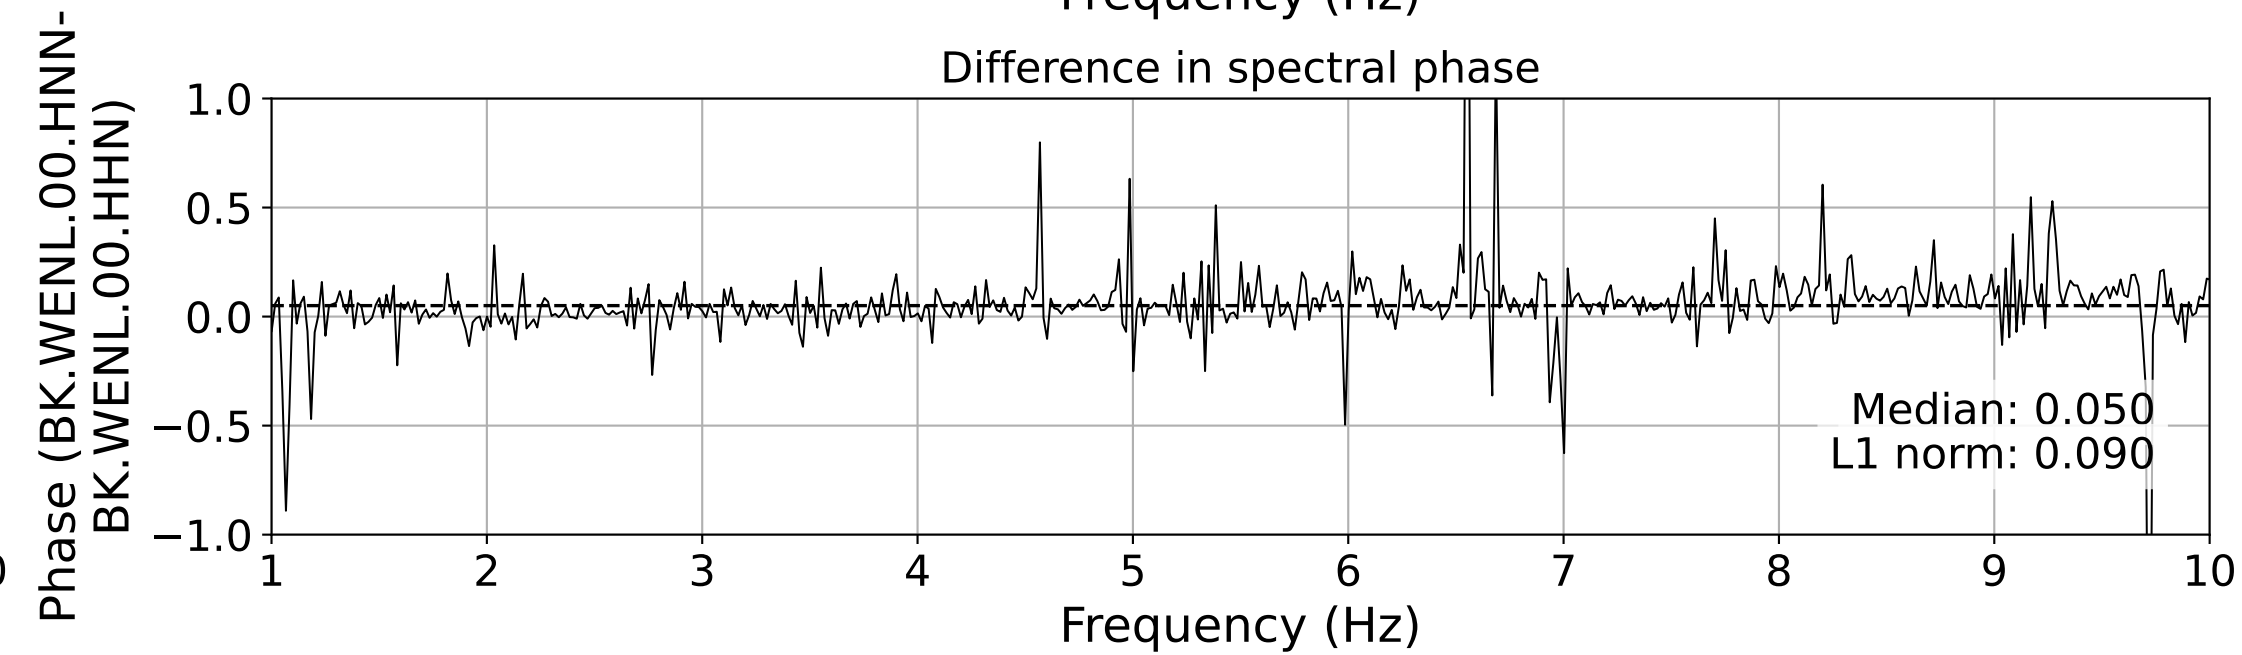

2026.155.141731_M2.69_nc75370736
Origin Time:2026-06-04T14:17:31.220000Z USGS event-id:nc75370736
M2.69 7 km ESE of Fremont, CA

2026.155.141731_M2.69_nc75370736
Origin Time:2026-06-04T14:17:31.220000Z USGS event-id:nc75370736
M2.69 7 km ESE of Fremont, CA